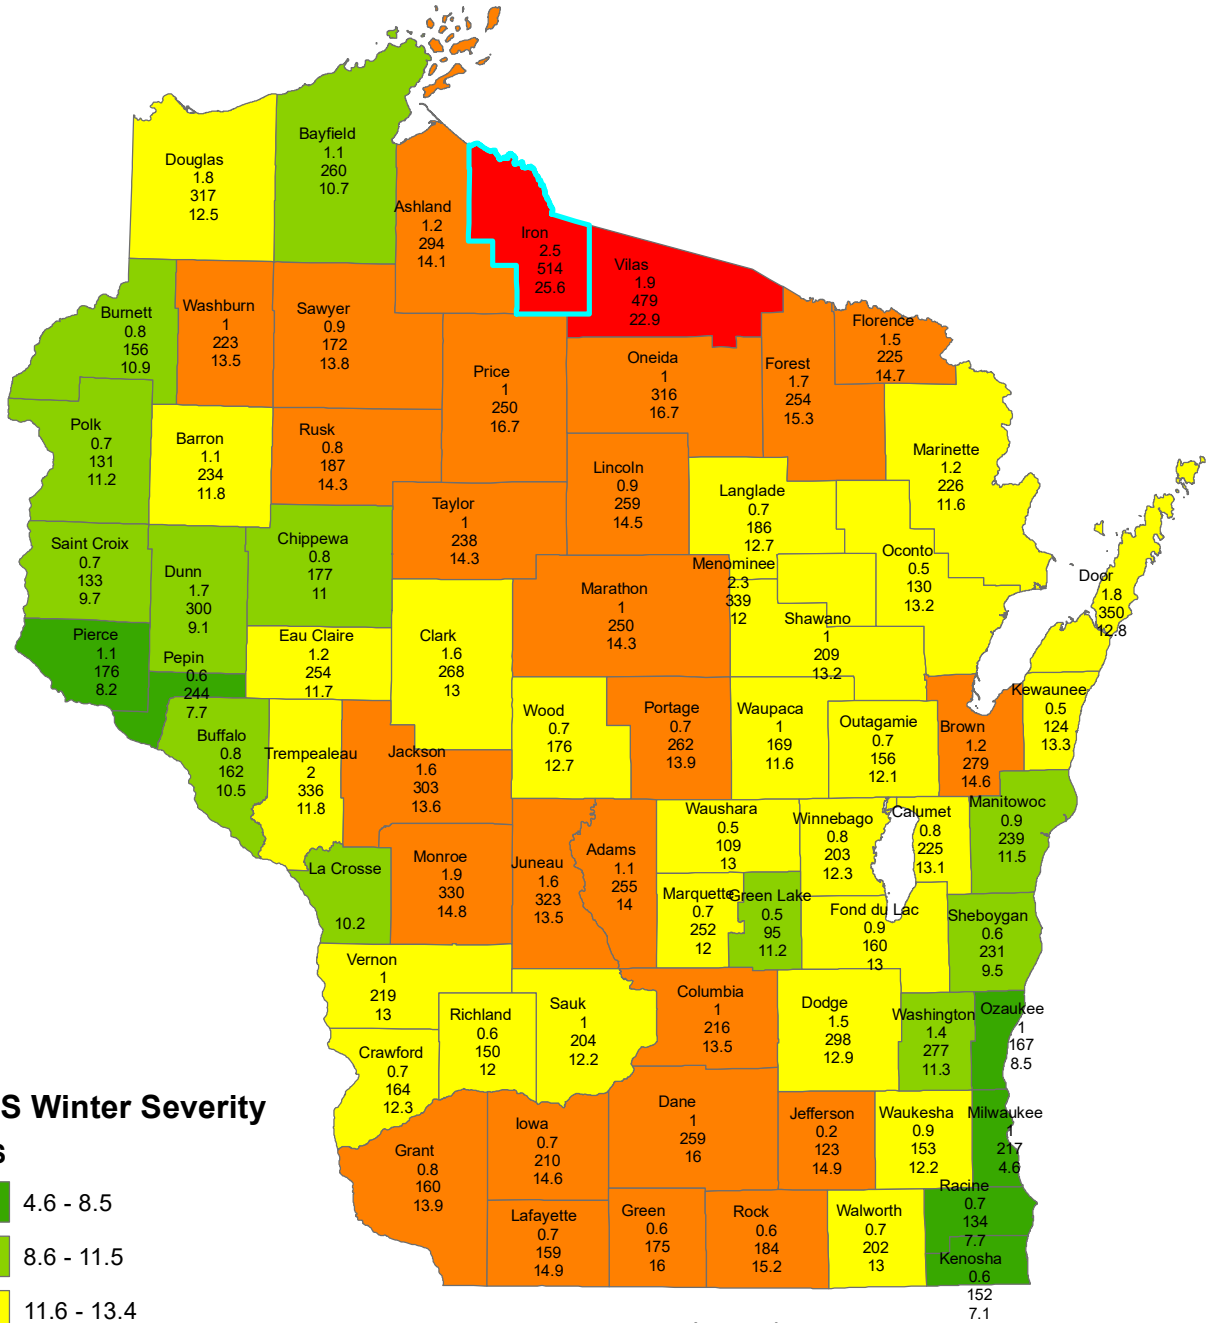

2023-2024 WINTER SEVERITY (MDSS) Through 12/28/2023

MDSS Winter Severity

MDSS

Legend:

County
Salt Use (tons per lane-mile)
Cost per lane-mile
MDSS Winter Severity