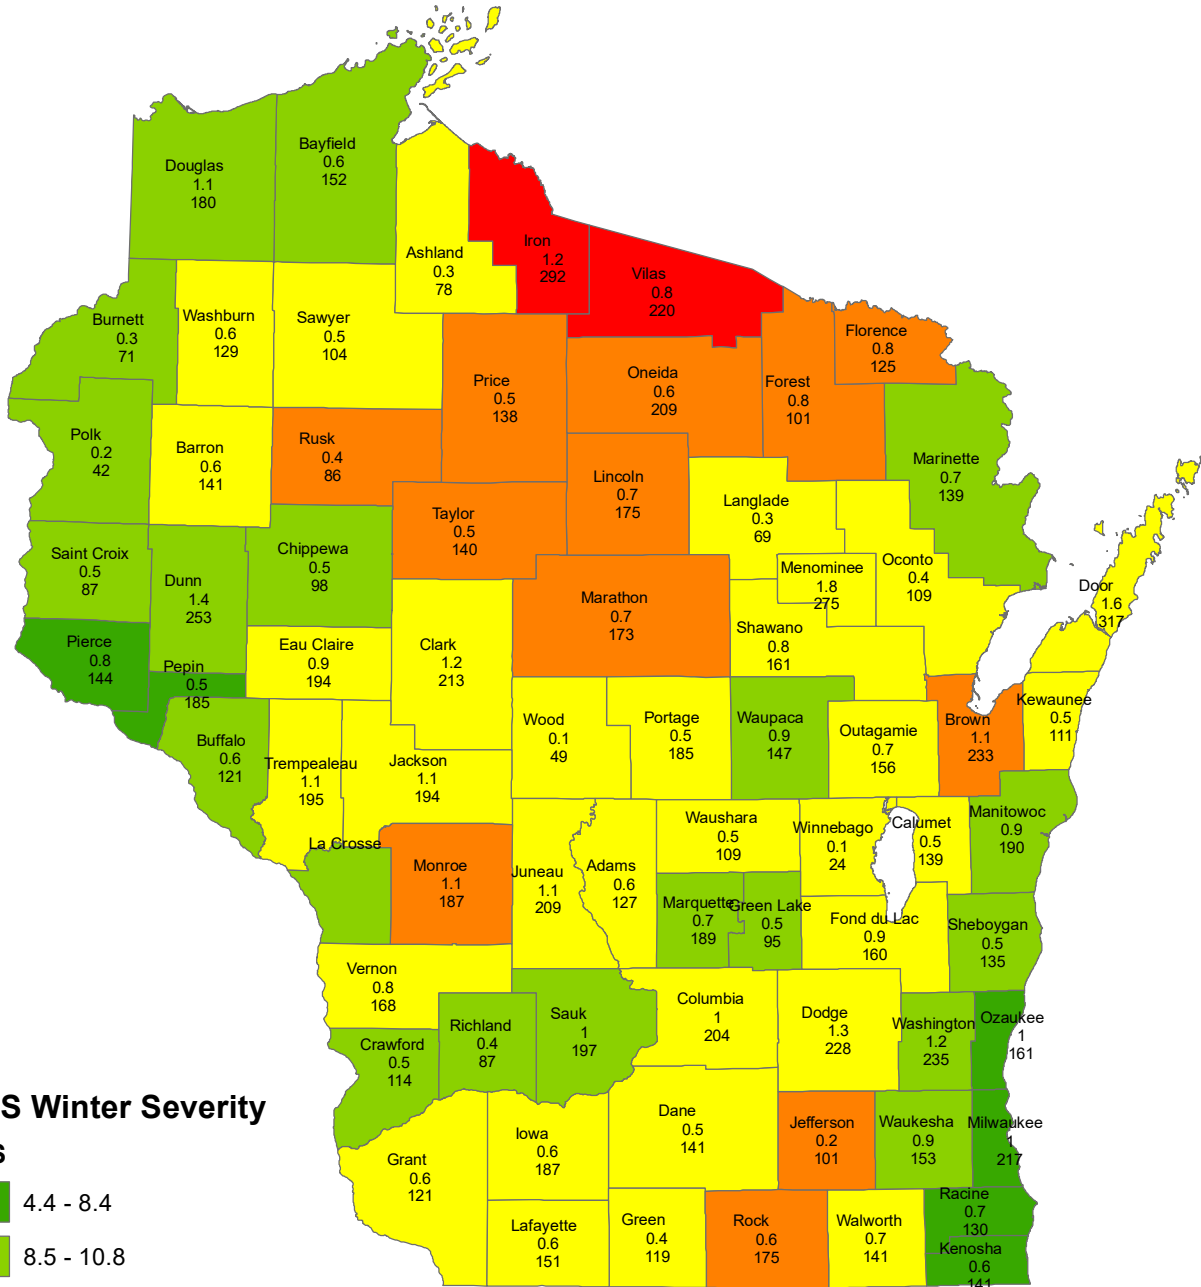

2023-2024 WINTER SEVERITY (MDSS) Through 12/14/2023

MDSS Winter Severity

MDSS

Legend:

County

Salt Use (tons per lane-mile)
Cost per lane-mile