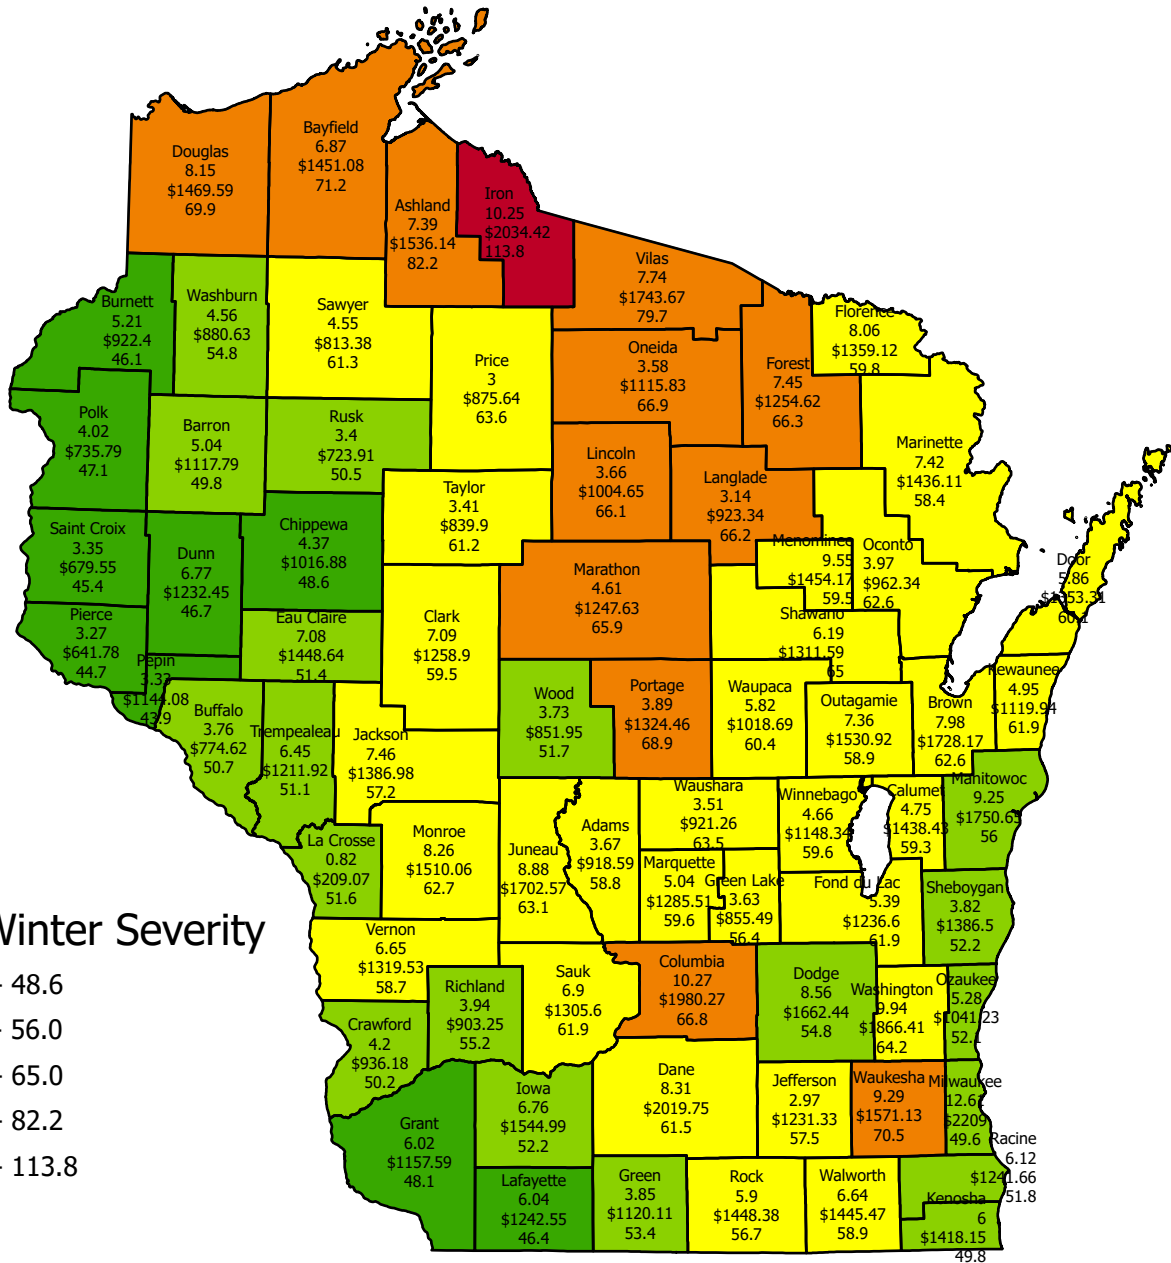

2023-2024 WINTER SEVERITY (MDSS) Through 4/4/2024

MDSS Winter Severity

Legend:
 County
 Salt Use (tons per lane-mile)
 Cost per lane-mile
 MDSS Severity Index