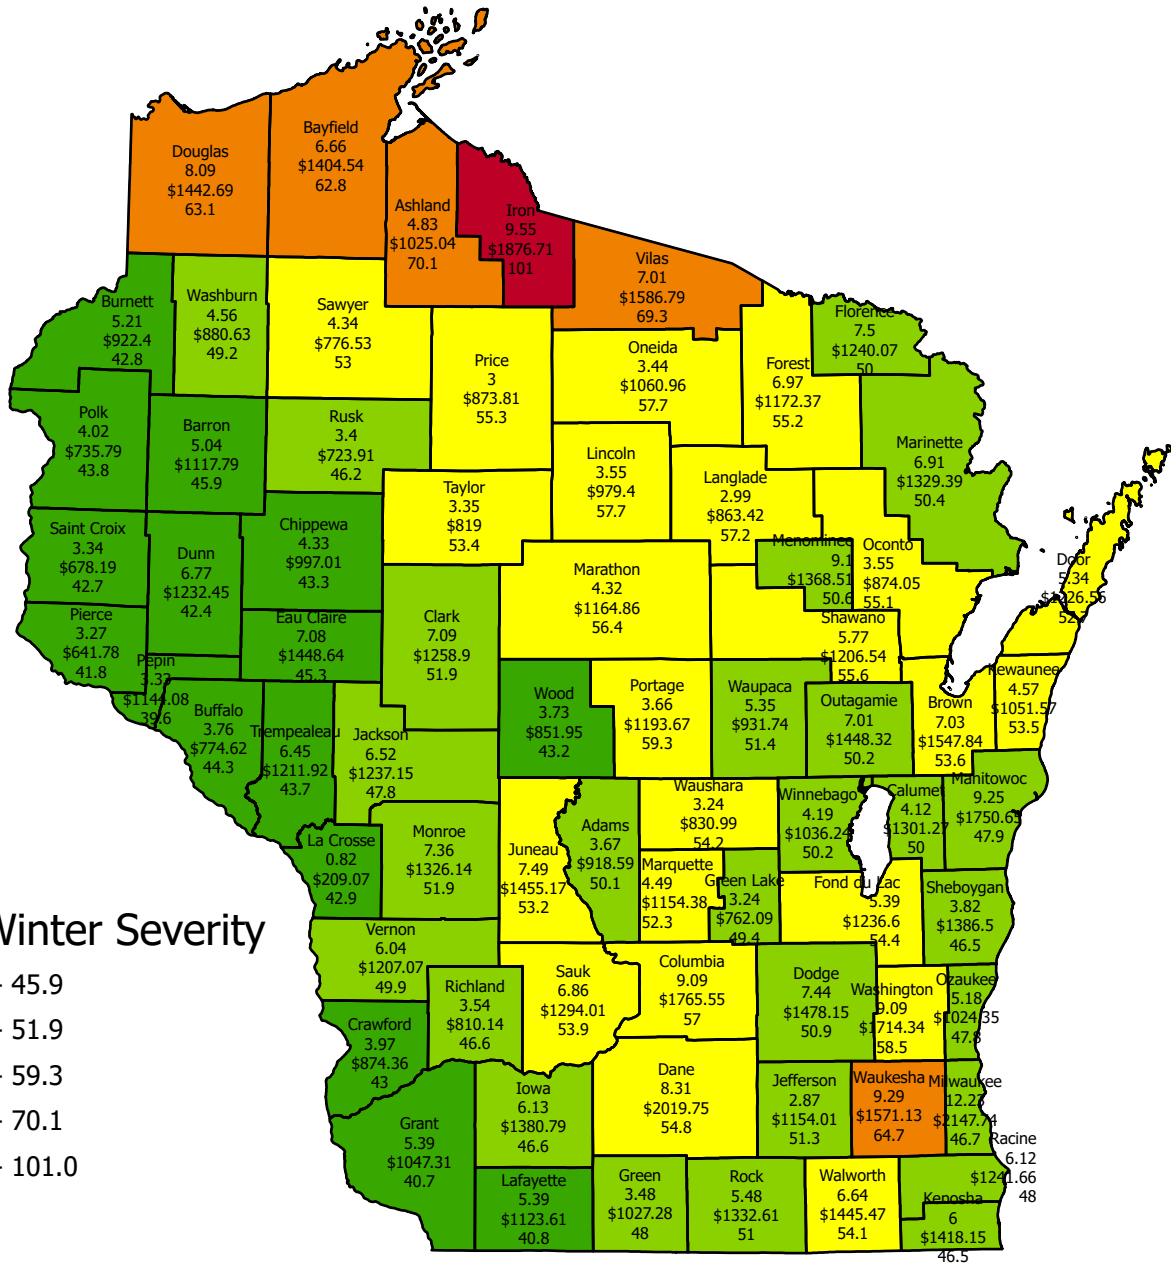

2023-2024 WINTER SEVERITY (MDSS) Through 3/28/2024

MDSS Winter Severity

Legend:
County
Salt Use (tons per lane-mile)
Cost per lane-mile
MDSS Severity Index