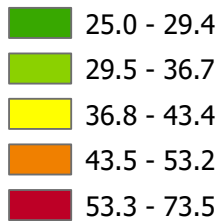

2023-2024 WINTER SEVERITY (MDSS) Through 3/14/2024

MDSS Winter Severity

Legend:
County
Salt Use (tons per lane-mile)
Cost per lane-mile
MDSS Severity Index