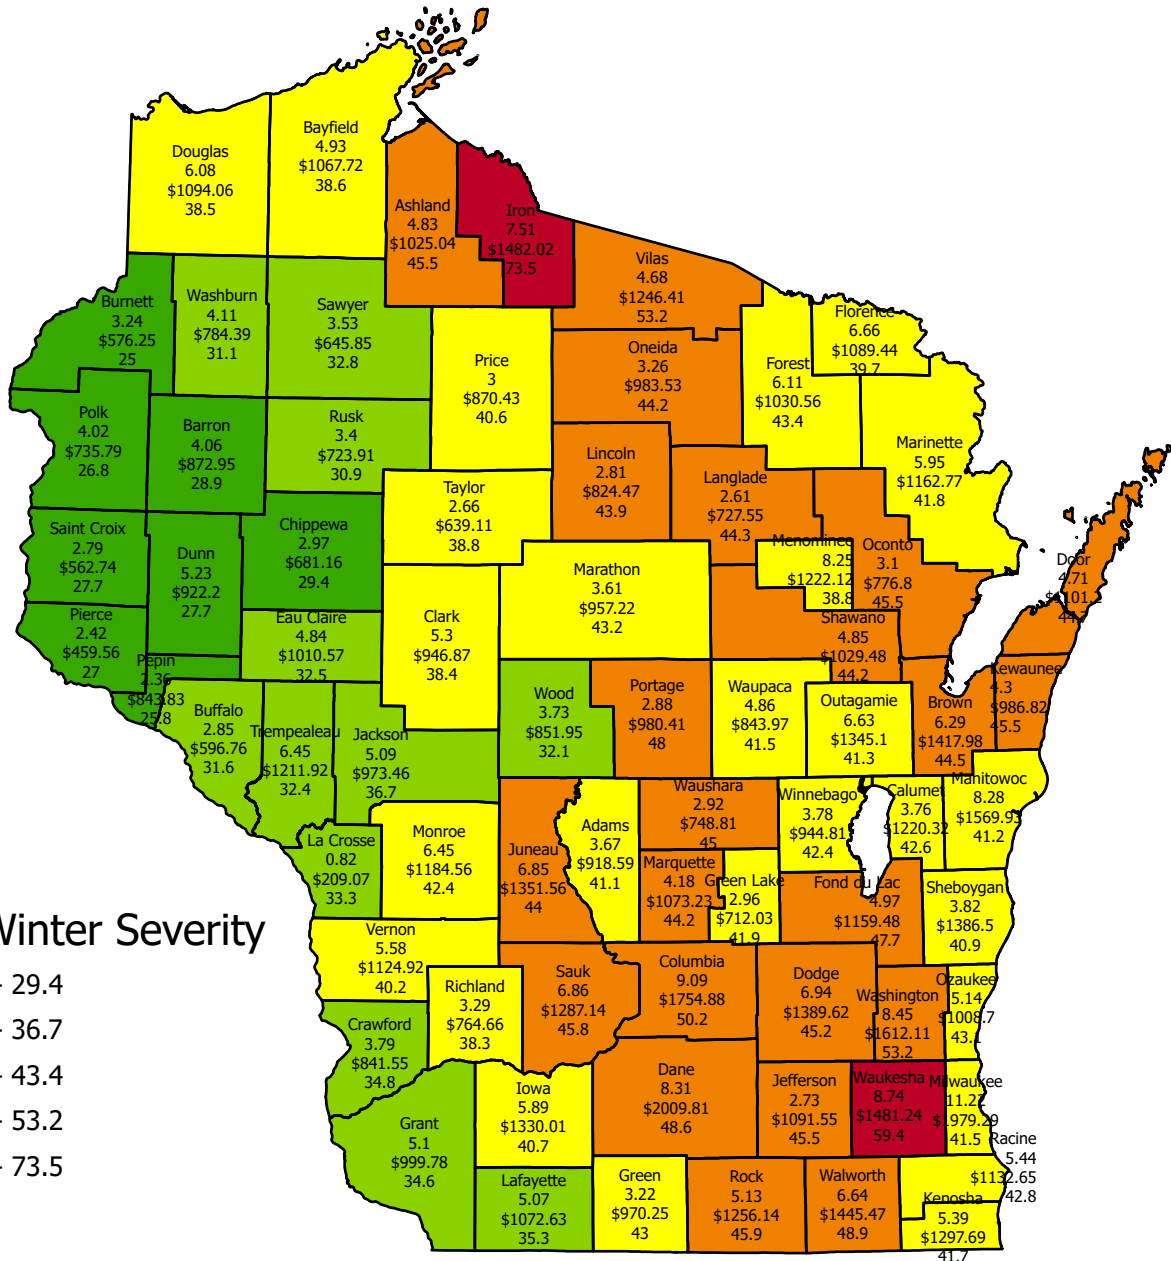

2023-2024 WINTER SEVERITY (MDSS) Through 3/14/2024

MDSS Winter Severity

Legend:
County
Salt Use (tons per lane-mile)
Cost per lane-mile
MDSS Severity Index