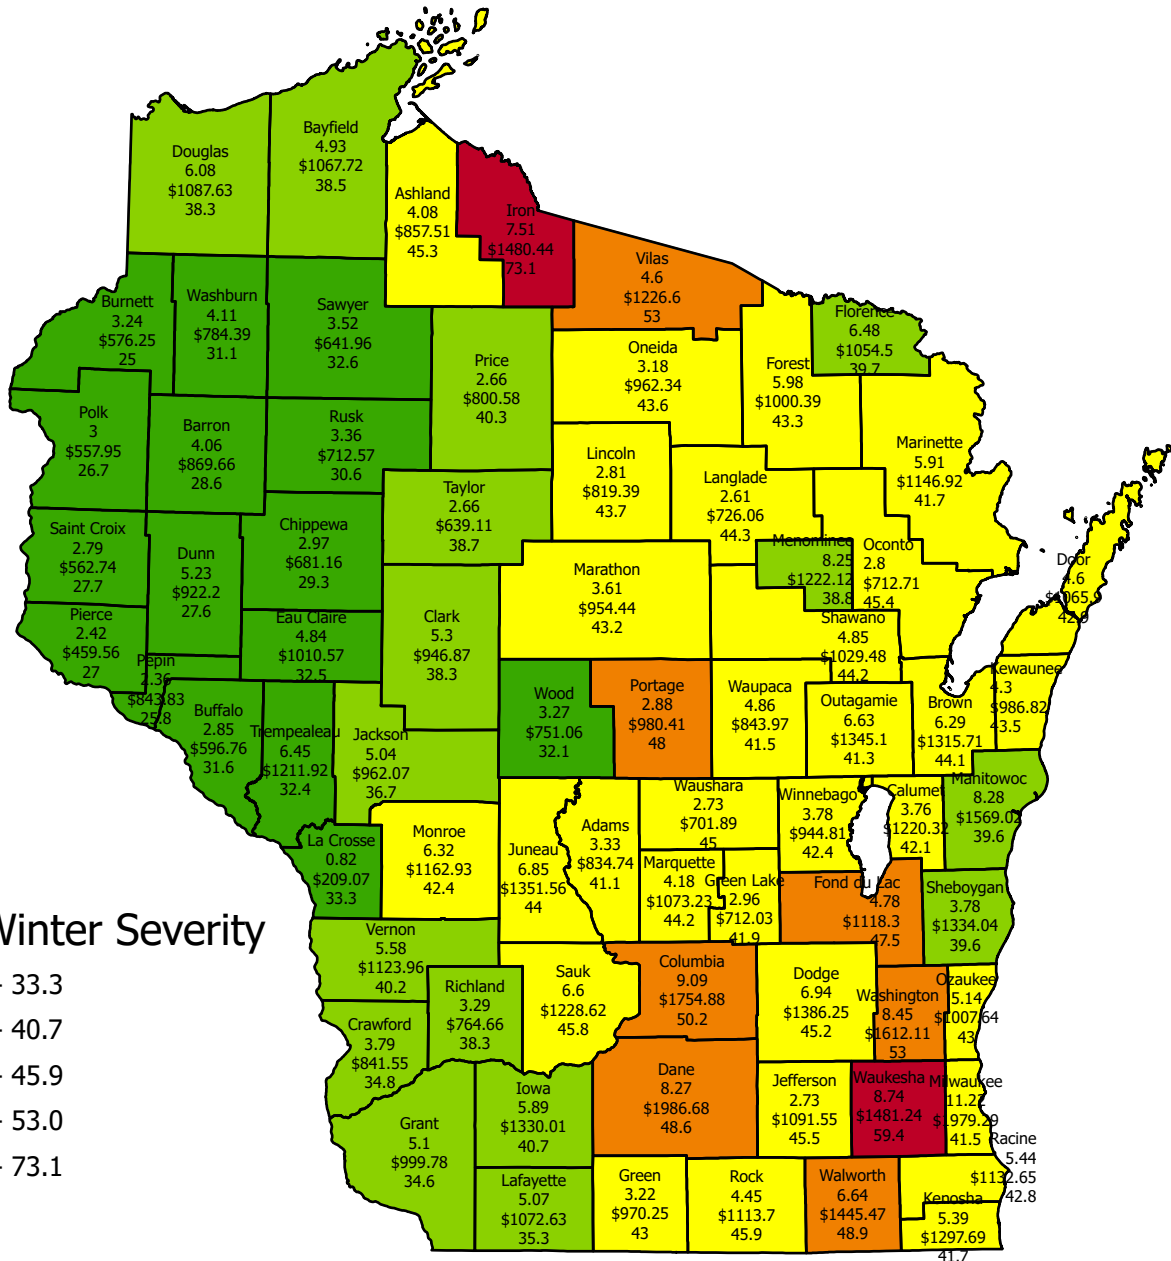

2023-2024 WINTER SEVERITY (MDSS) Through 2/29/2024

MDSS Winter Severity

Legend:
County
Salt Use (tons per lane-mile)
Cost per lane-mile
MDSS Severity Index