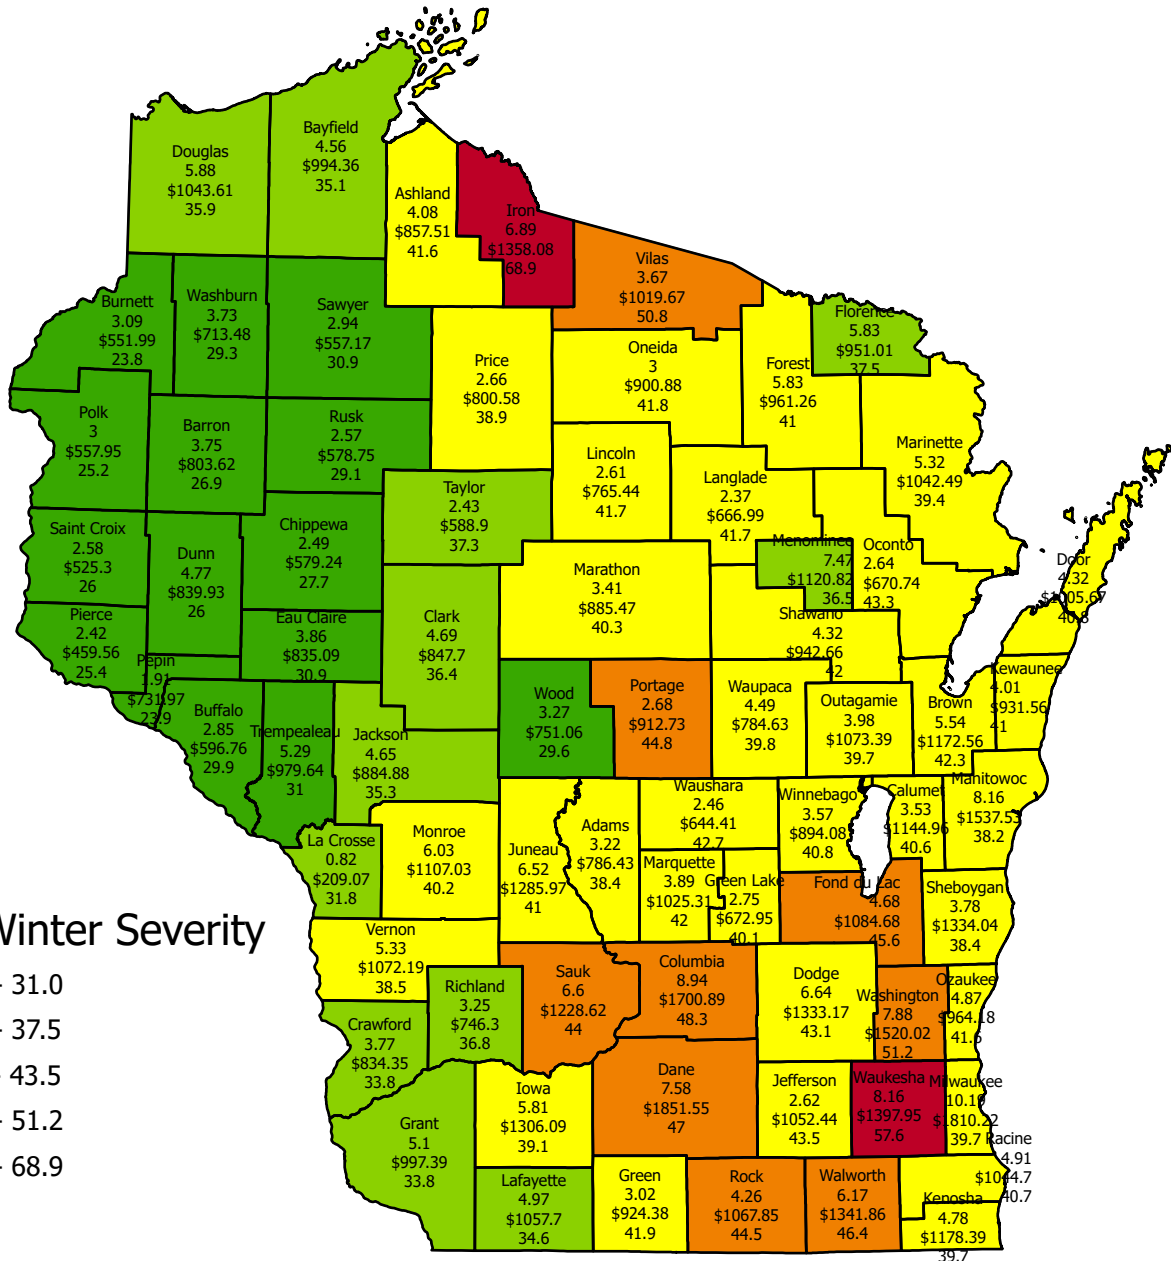

# 2023-2024 WINTER SEVERITY (MDSS) Through 2/22/2024

## MDSS Winter Severity

Legend:  
County  
Salt Use (tons per lane-mile)  
Cost per lane-mile  
MDSS Severity Index