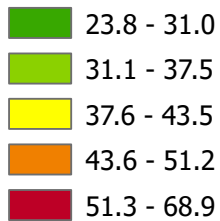

# 2023-2024 WINTER SEVERITY (MDSS) Through 2/22/2024

## MDSS Winter Severity

Legend:  
County  
Salt Use (tons per lane-mile)  
Cost per lane-mile  
MDSS Severity Index