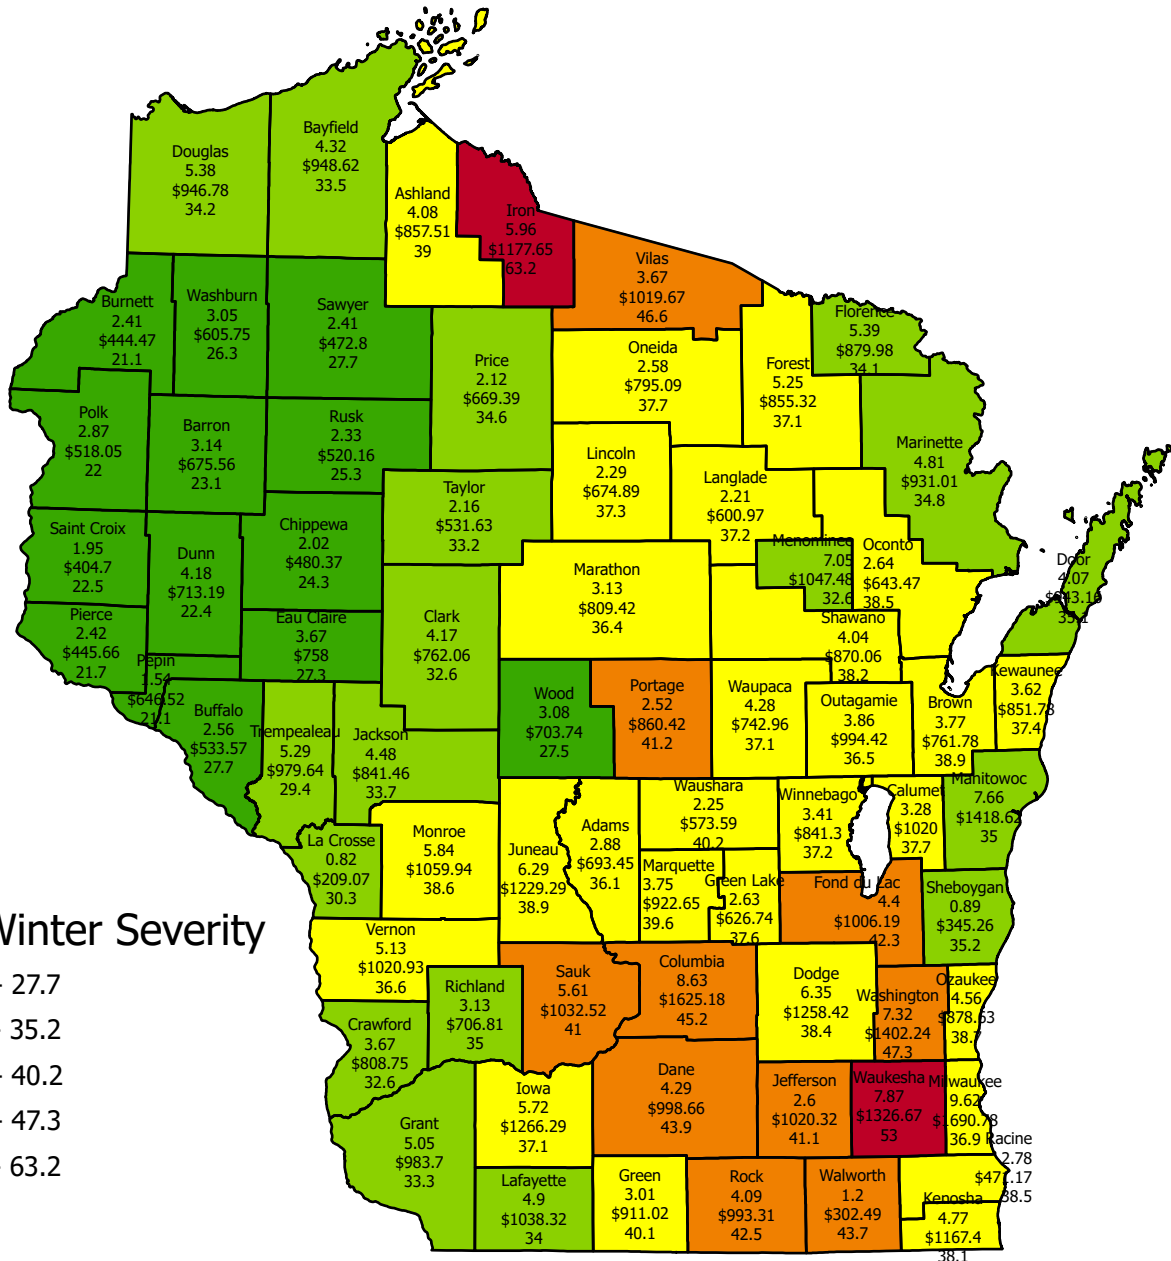

2023-2024 WINTER SEVERITY (MDSS) Through 2/1/2024

MDSS Winter Severity

Legend:
County
Salt Use (tons per lane-mile)
Cost per lane-mile
MDSS Severity Index