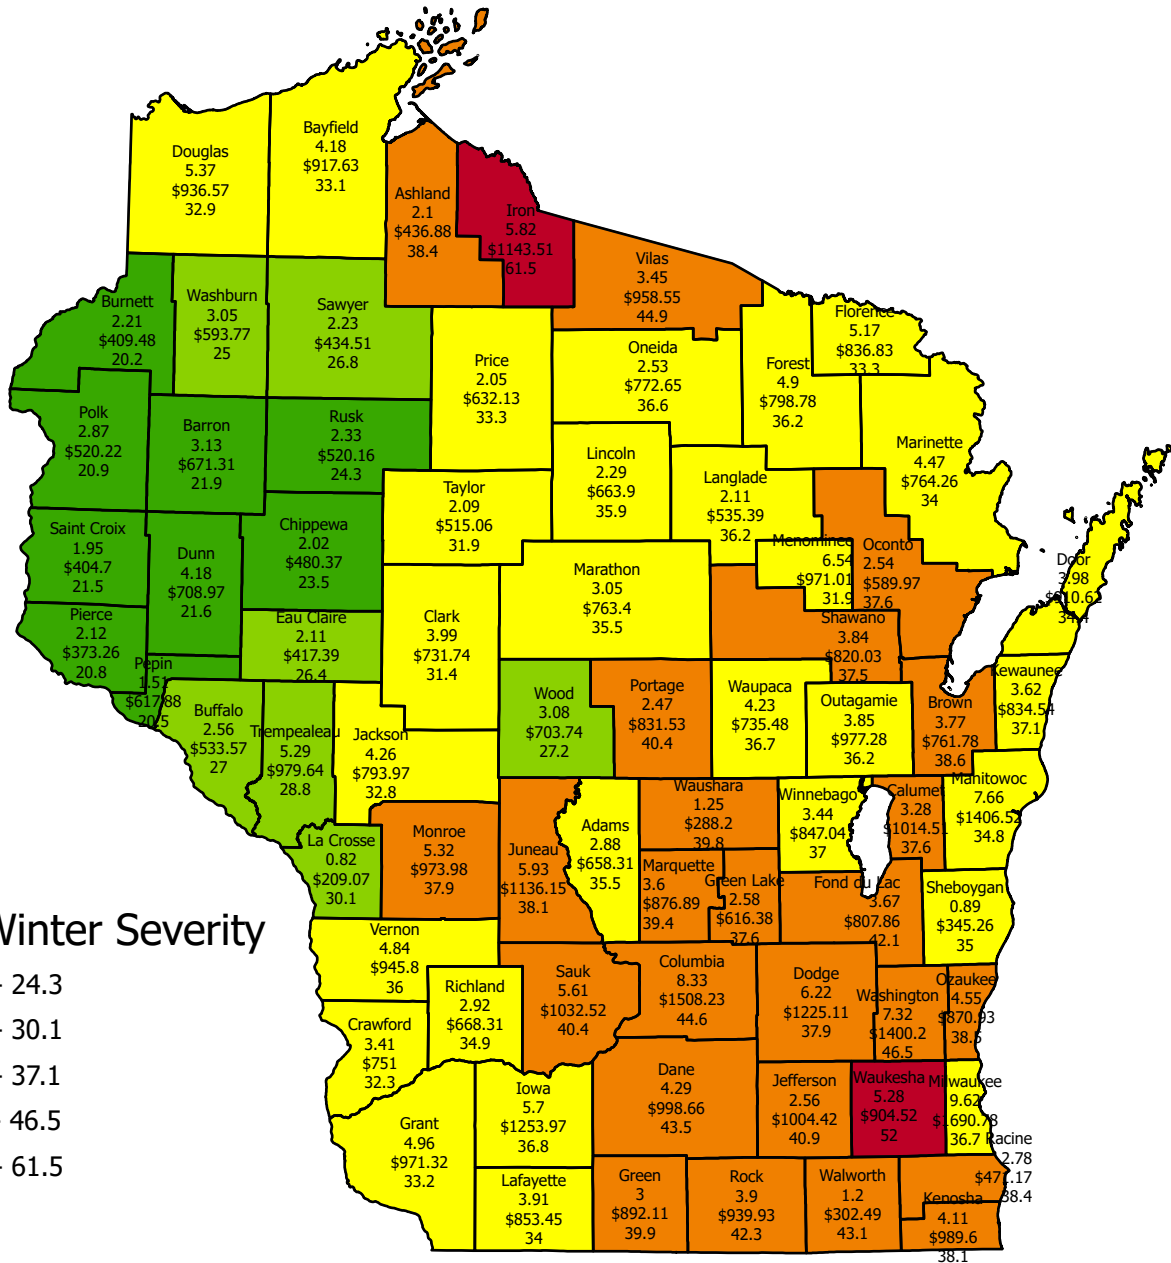

# 2023-2024 WINTER SEVERITY (MDSS) Through 1/11/2024

## MDSS Winter Severity

Legend:  
County  
Salt Use (tons per lane-mile)  
Cost per lane-mile  
MDSS Severity Index