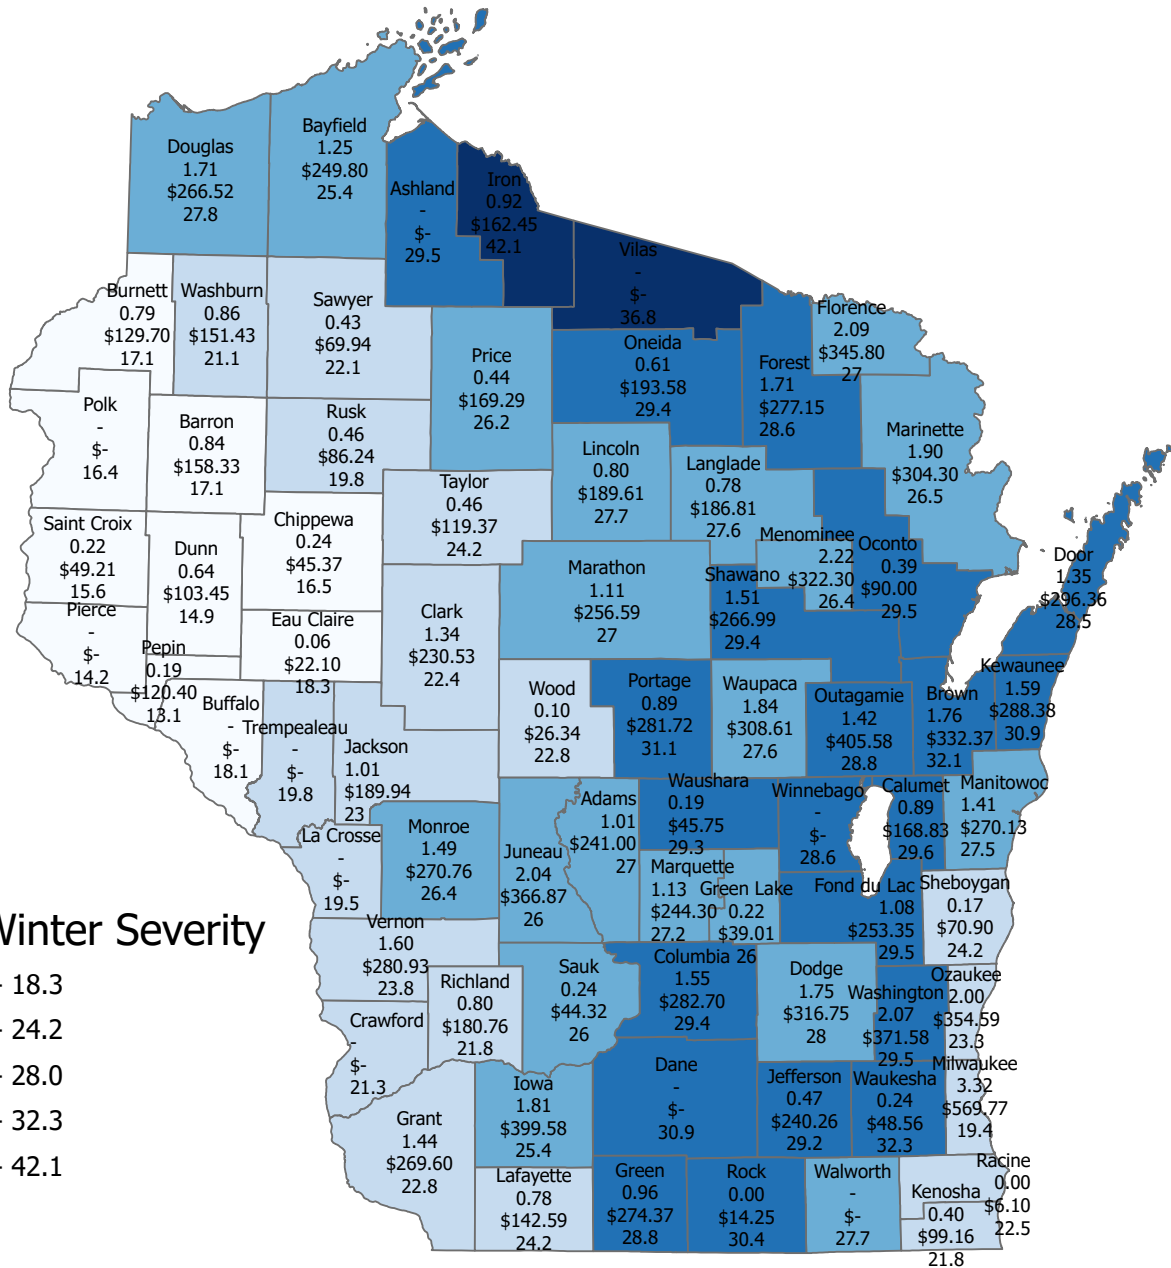

2023-2024 WINTER SEVERITY (MDSS) Through 1/11/2024

MDSS Winter Severity

Legend:
County
Salt Use (tons per lane-mile)
Cost per lane-mile
MDSS Severity Index