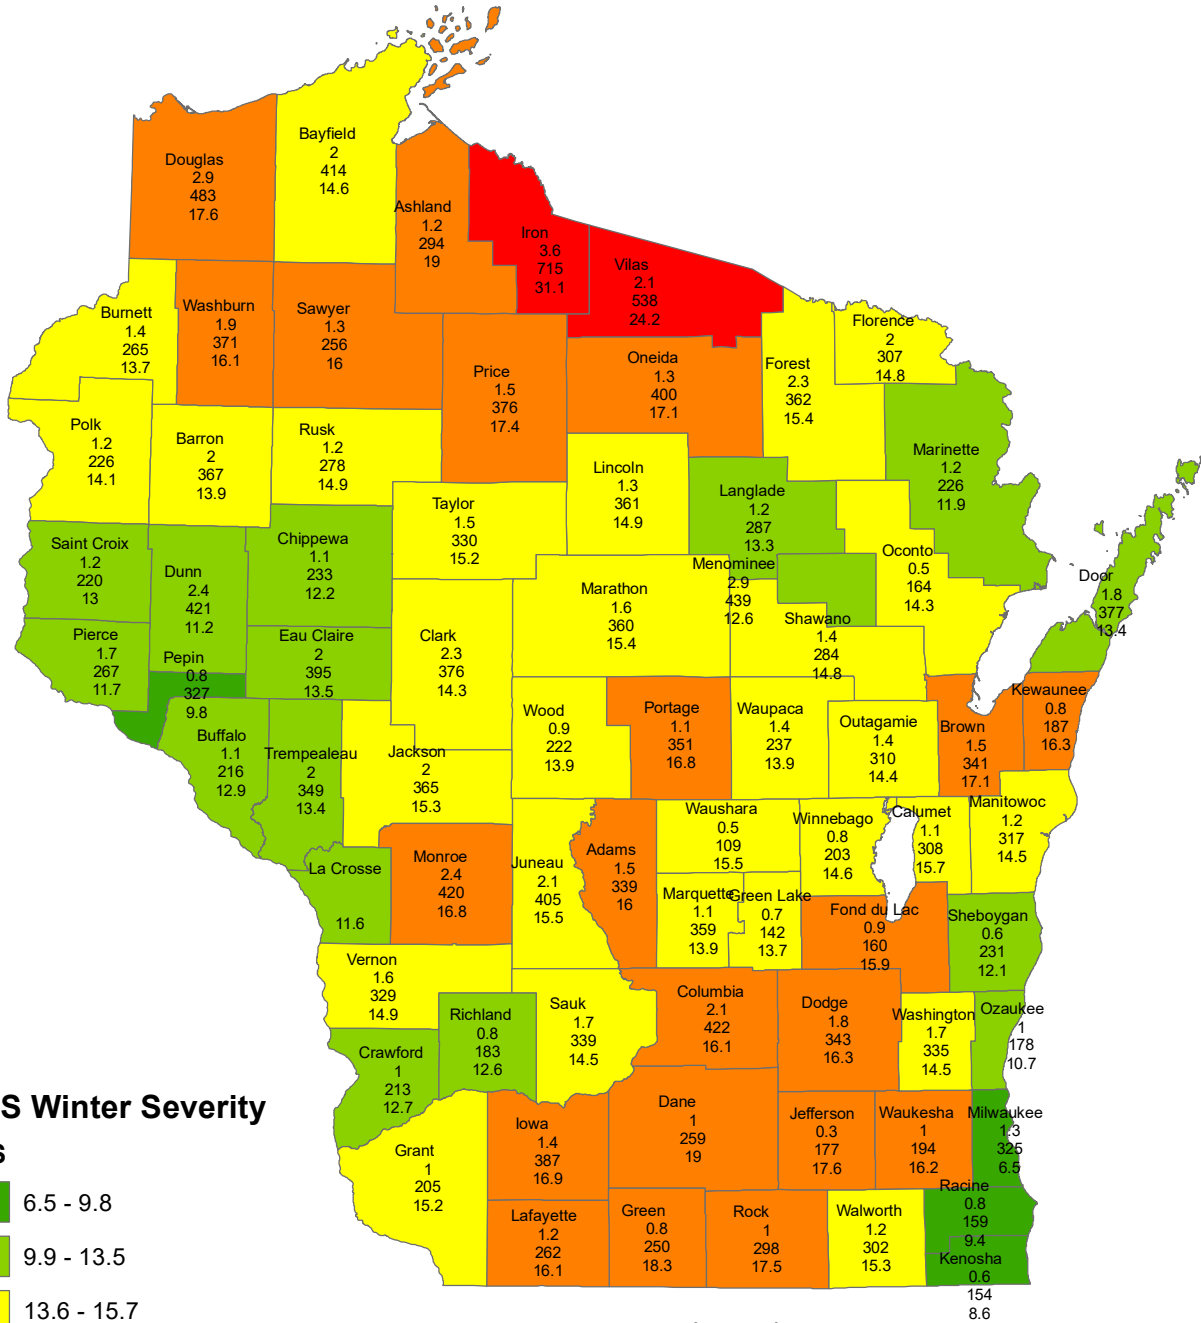

2023-2024 WINTER SEVERITY (MDSS) Through 1/4/2024

MDSS Winter Severity

MDSS

Legend:

County
Salt Use (tons per lane-mile)
Cost per lane-mile
MDSS Winter Severity