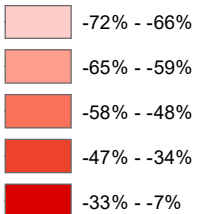

Winter Severity vs 5-Year Average

12/31/2023

Statewide Average: 14.6
Statewide 5-Year Average: 32.2
Comparison: 55% below average

Difference vs 5-Yr Average

Date created: 1/3/2024