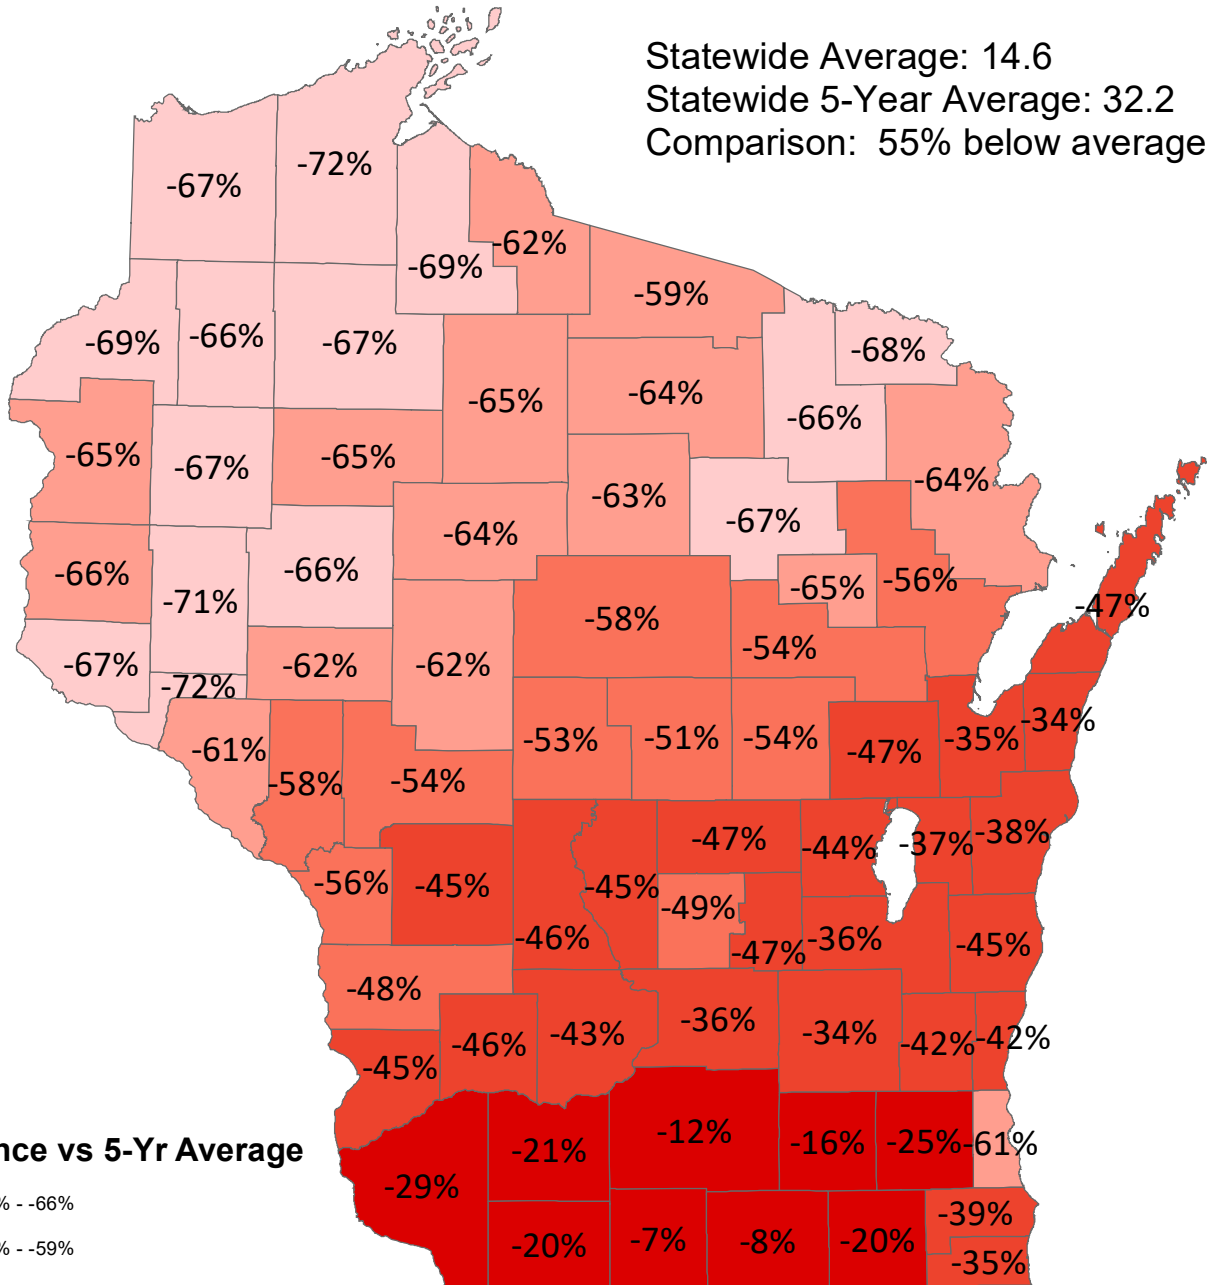

Winter Severity vs 5-Year Average

12/31/2023

Statewide Average: 14.6
Statewide 5-Year Average: 32.2
Comparison: 55% below average

Difference vs 5-Yr Average

Date created: 1/3/2024