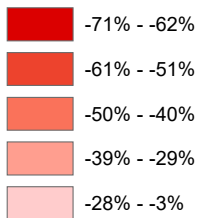

Winter Severity vs 5-Year Average

4/30/24

Statewide Average: 58.9
Statewide 5-Year Average: 95.8
Comparison: 39% below average

Difference vs 5-Yr Average

Date created: 5/3/2024