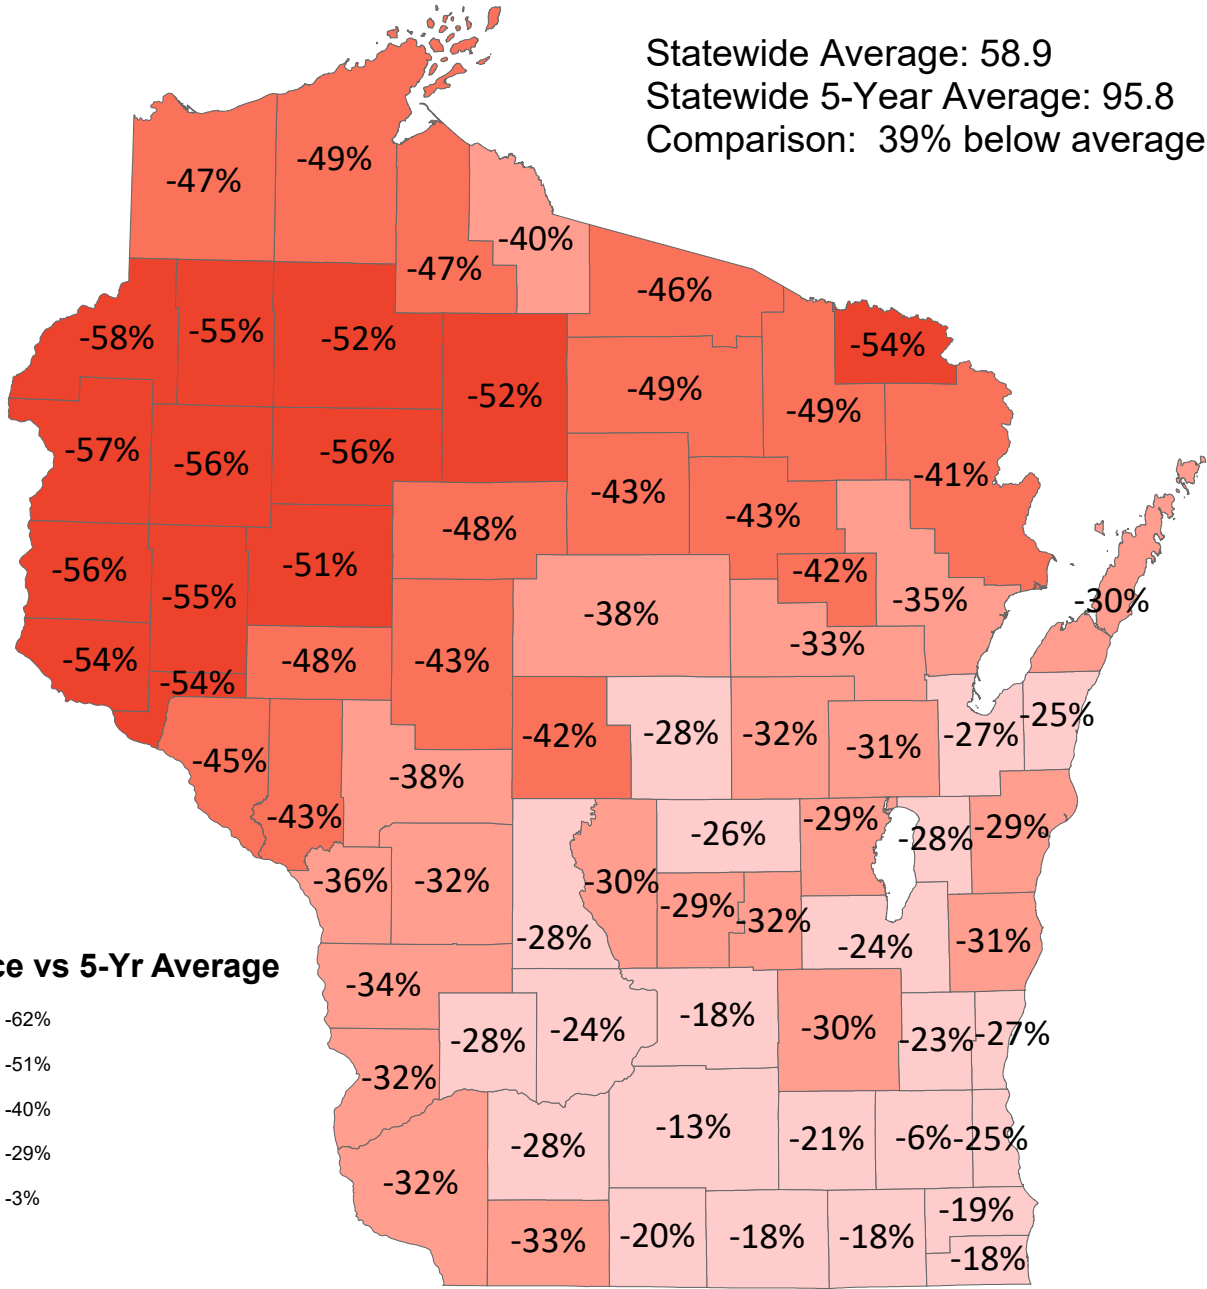

Winter Severity vs 5-Year Average

4/30/24

Statewide Average: 58.9
Statewide 5-Year Average: 95.8
Comparison: 39% below average

Difference vs 5-Yr Average

Date created: 5/3/2024