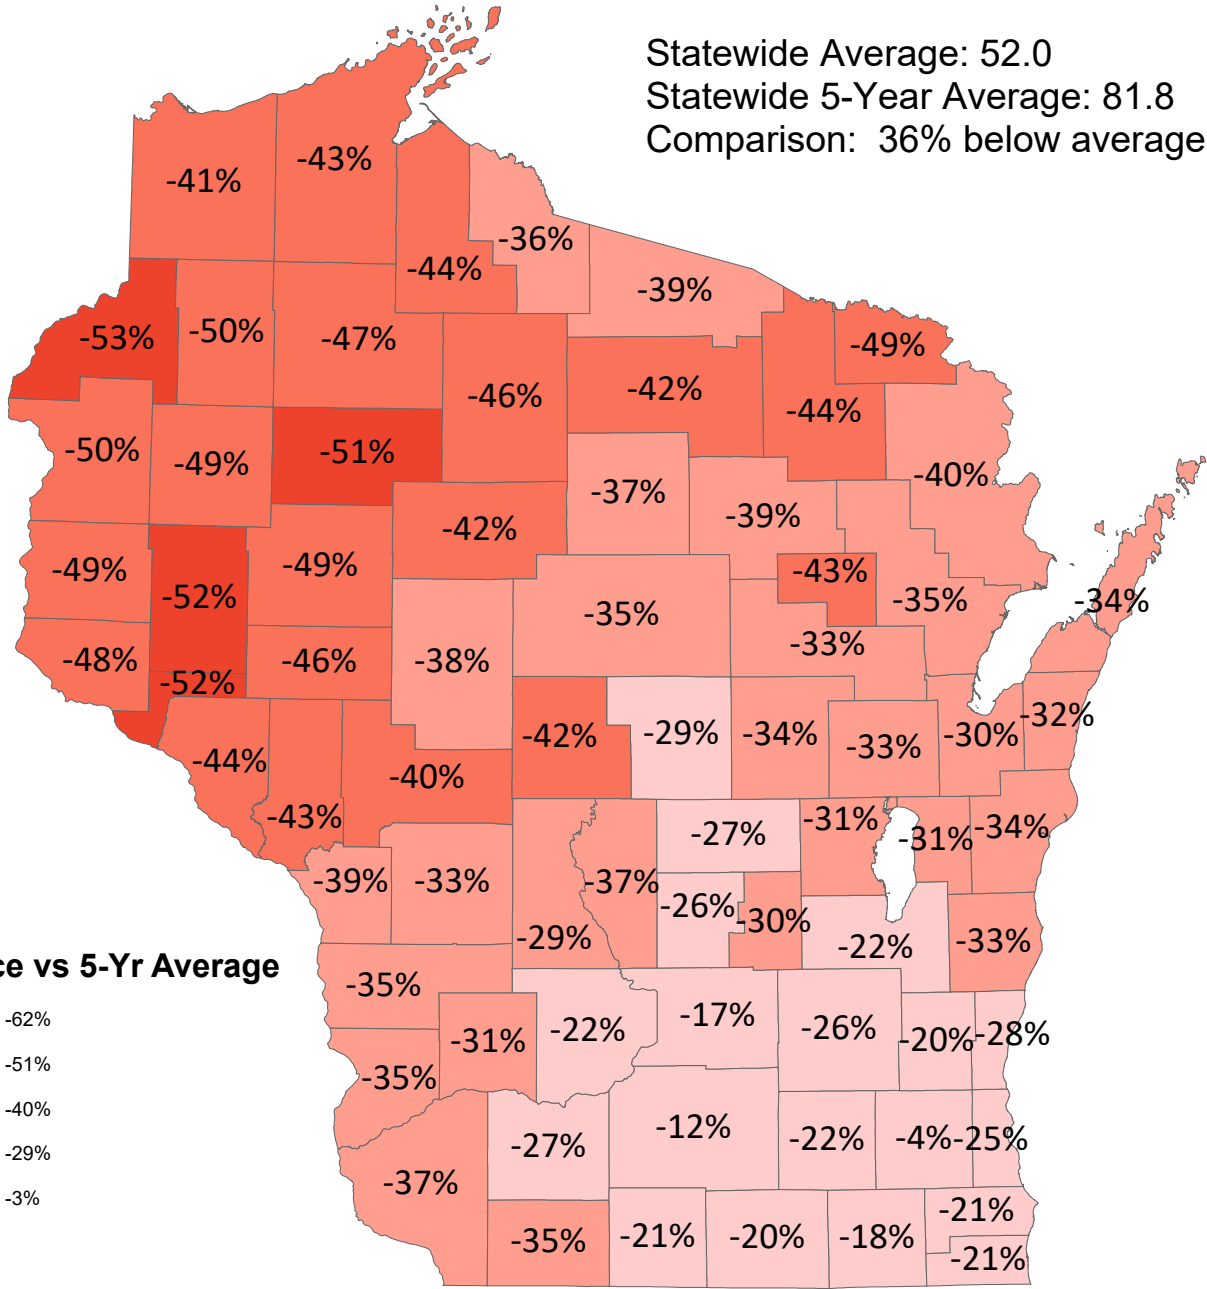

Winter Severity vs 5-Year Average

3/31/24

Statewide Average: 52.0
Statewide 5-Year Average: 81.8
Comparison: 36% below average

Difference vs 5-Yr Average

Date created: 4/3/2024