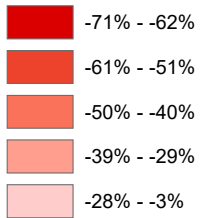

Winter Severity vs 5-Year Average

3/31/24

Statewide Average: 52.0
Statewide 5-Year Average: 81.8
Comparison: 36% below average

Difference vs 5-Yr Average

Date created: 4/3/2024