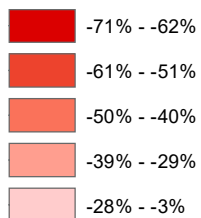

Winter Severity vs 5-Year Average

2/29/24

Statewide Average: 40.5
Statewide 5-Year Average: 76.2
Comparison: 47% below average

Difference vs 5-Yr Average

Date created: 3/4/2024