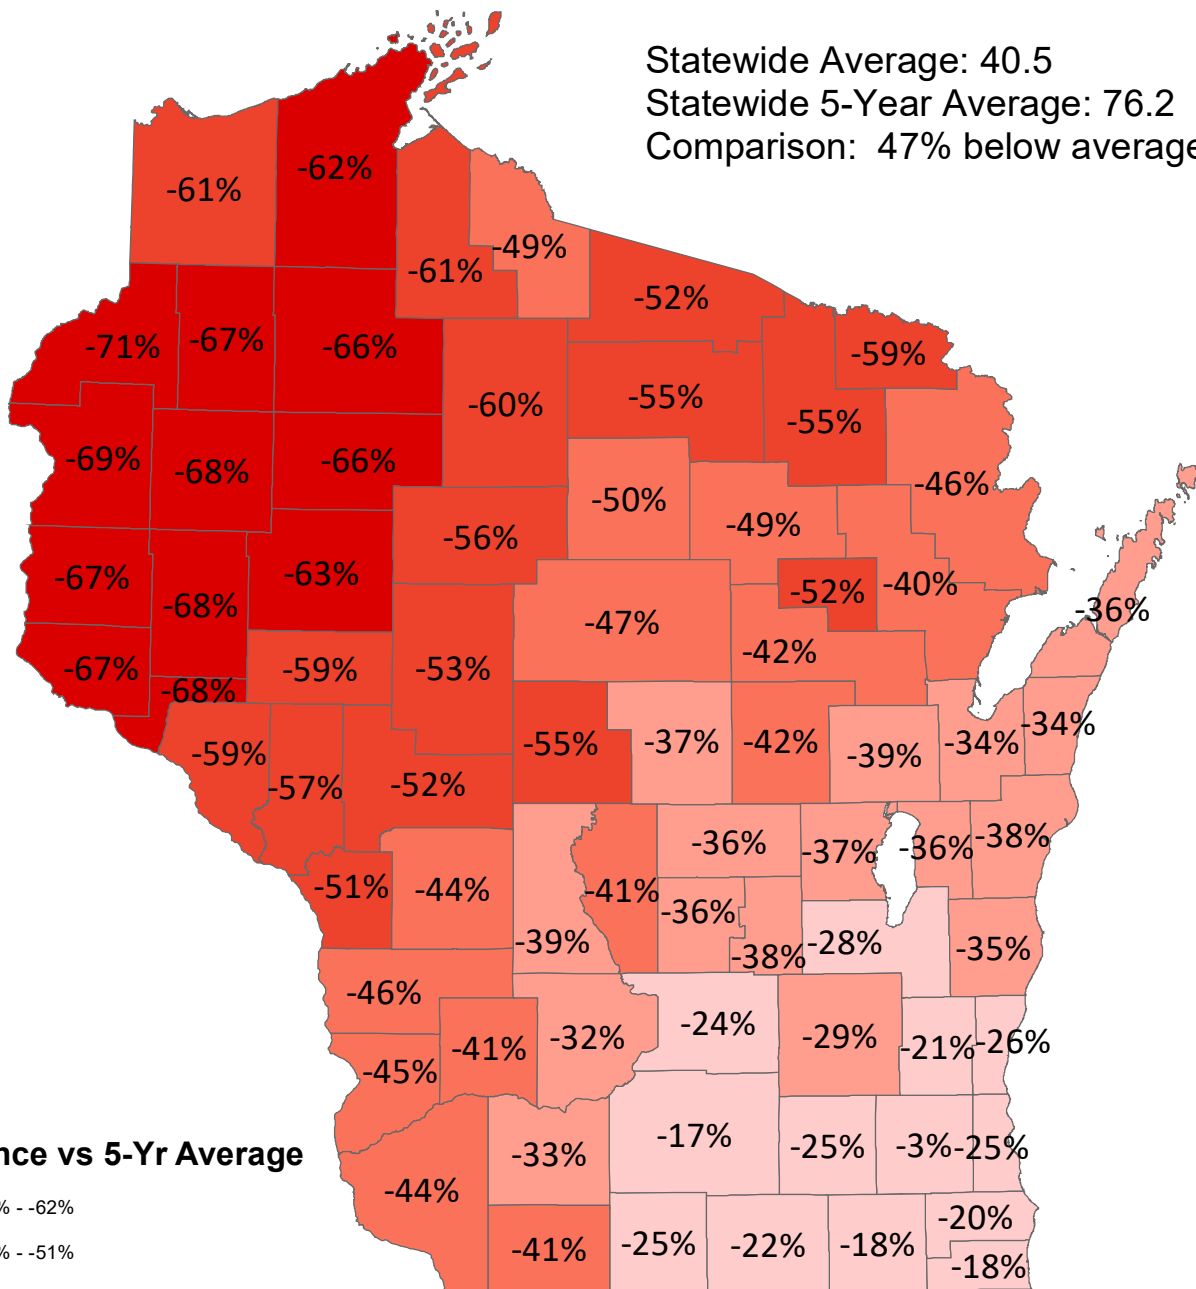

Winter Severity vs 5-Year Average

2/29/24

Statewide Average: 40.5
Statewide 5-Year Average: 76.2
Comparison: 47% below average

Difference vs 5-Yr Average

Date created: 3/4/2024