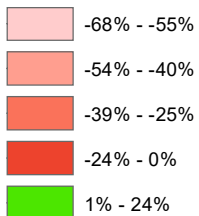

Winter Severity vs 5-Year Average

1/31/2024

Statewide Average: 35.4
Statewide 5-Year Average: 54.5
Comparison: 35% below average

Difference vs 5-Yr Average

Date created: 2/5/2024