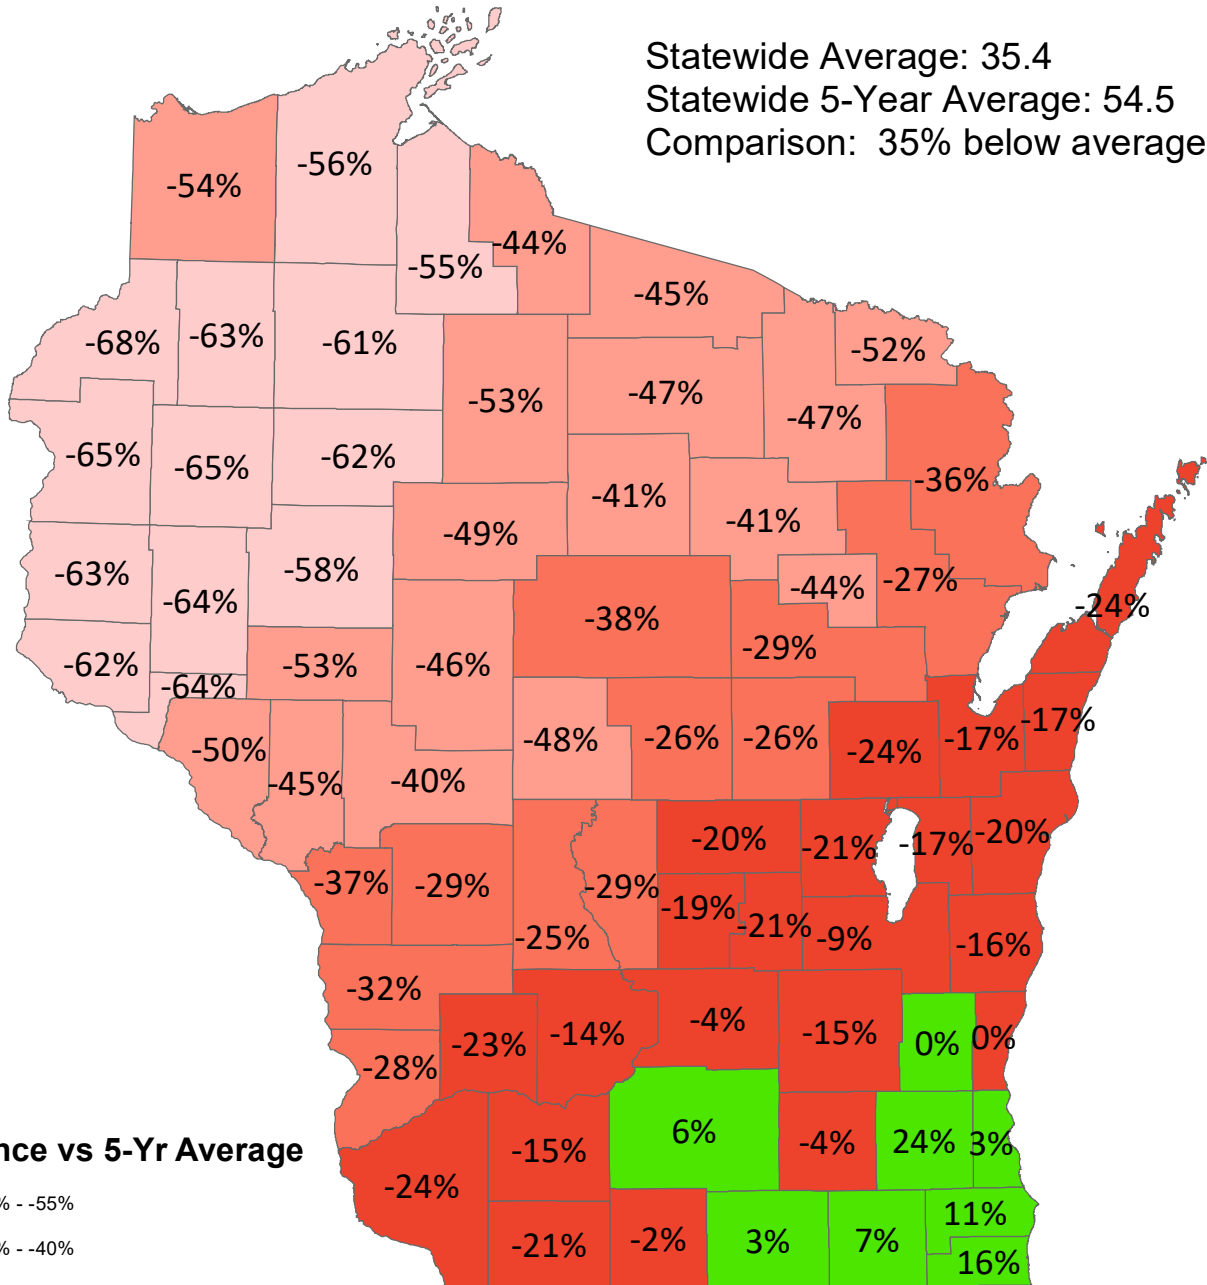

Winter Severity vs 5-Year Average

1/31/2024

Statewide Average: 35.4
Statewide 5-Year Average: 54.5
Comparison: 35% below average

Difference vs 5-Yr Average

Date created: 2/5/2024