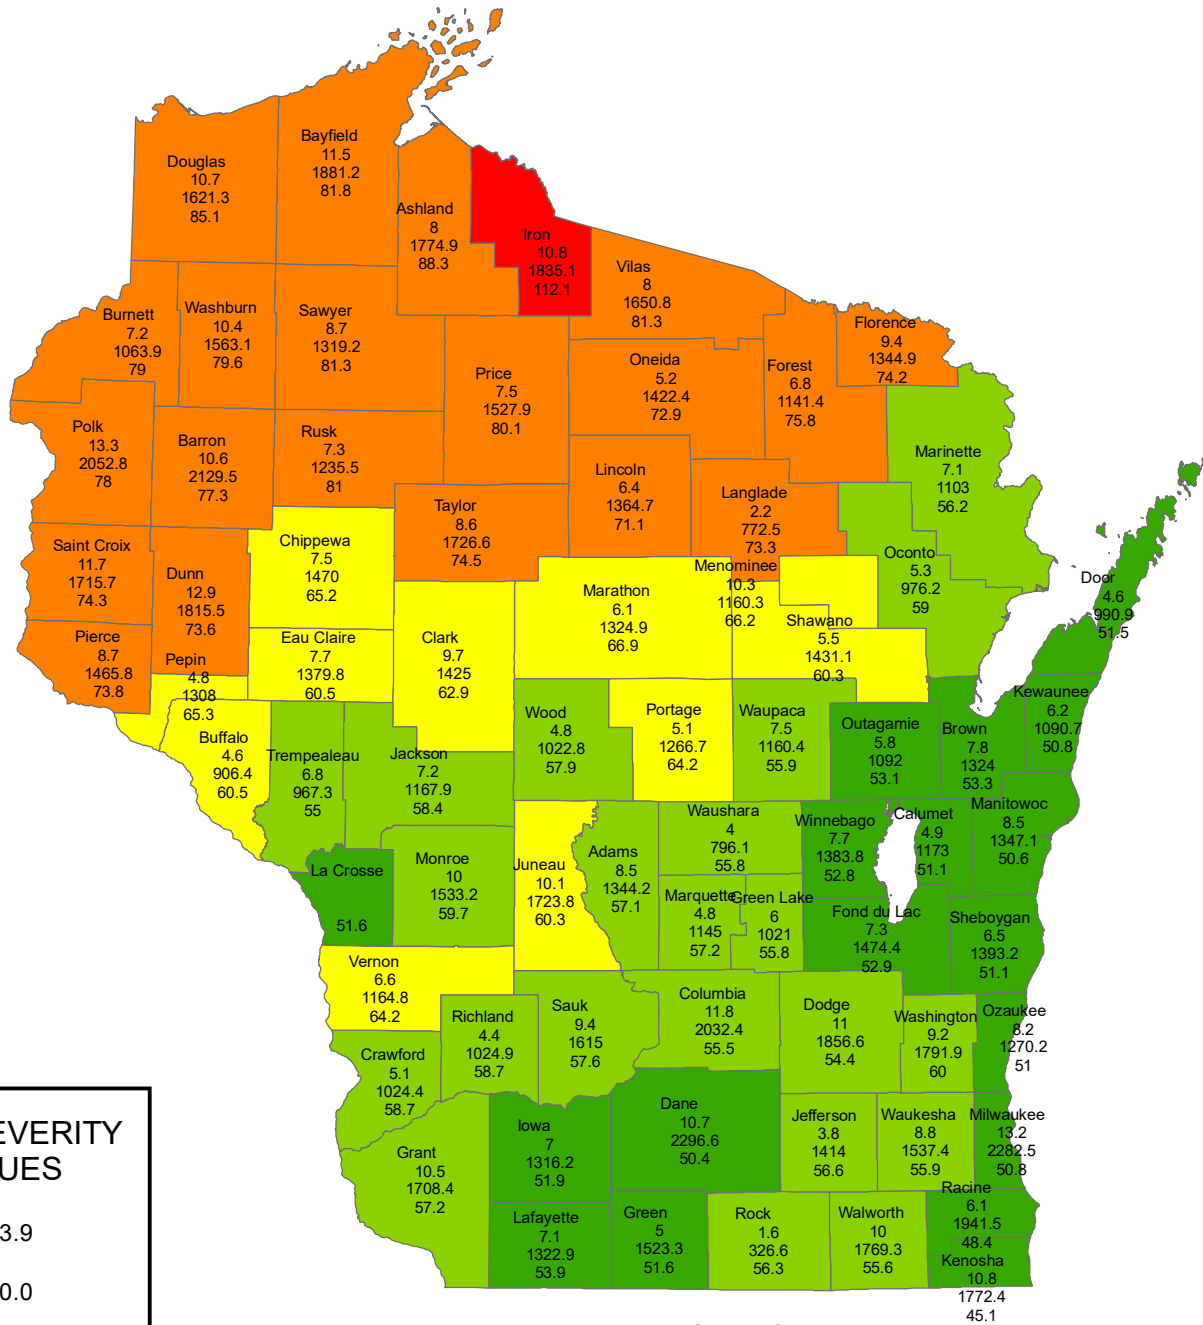

2020-2021 WINTER SEVERITY (MDSS) Through 4/1/2021

WINTER SEVERITY INDEX VALUES

Legend:
County
Salt Use (tons per lane-mile)
Cost per lane-mile
MDSS Severity Index