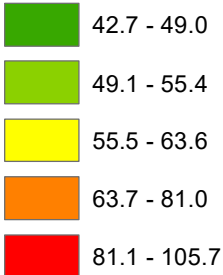

# 2020-2021 WINTER SEVERITY (MDSS) Through 3/4/2021

### WINTER SEVERITY INDEX VALUES

Legend:  
County  
Salt Use (tons per lane-mile)  
Cost per lane-mile  
MDSS Severity Index