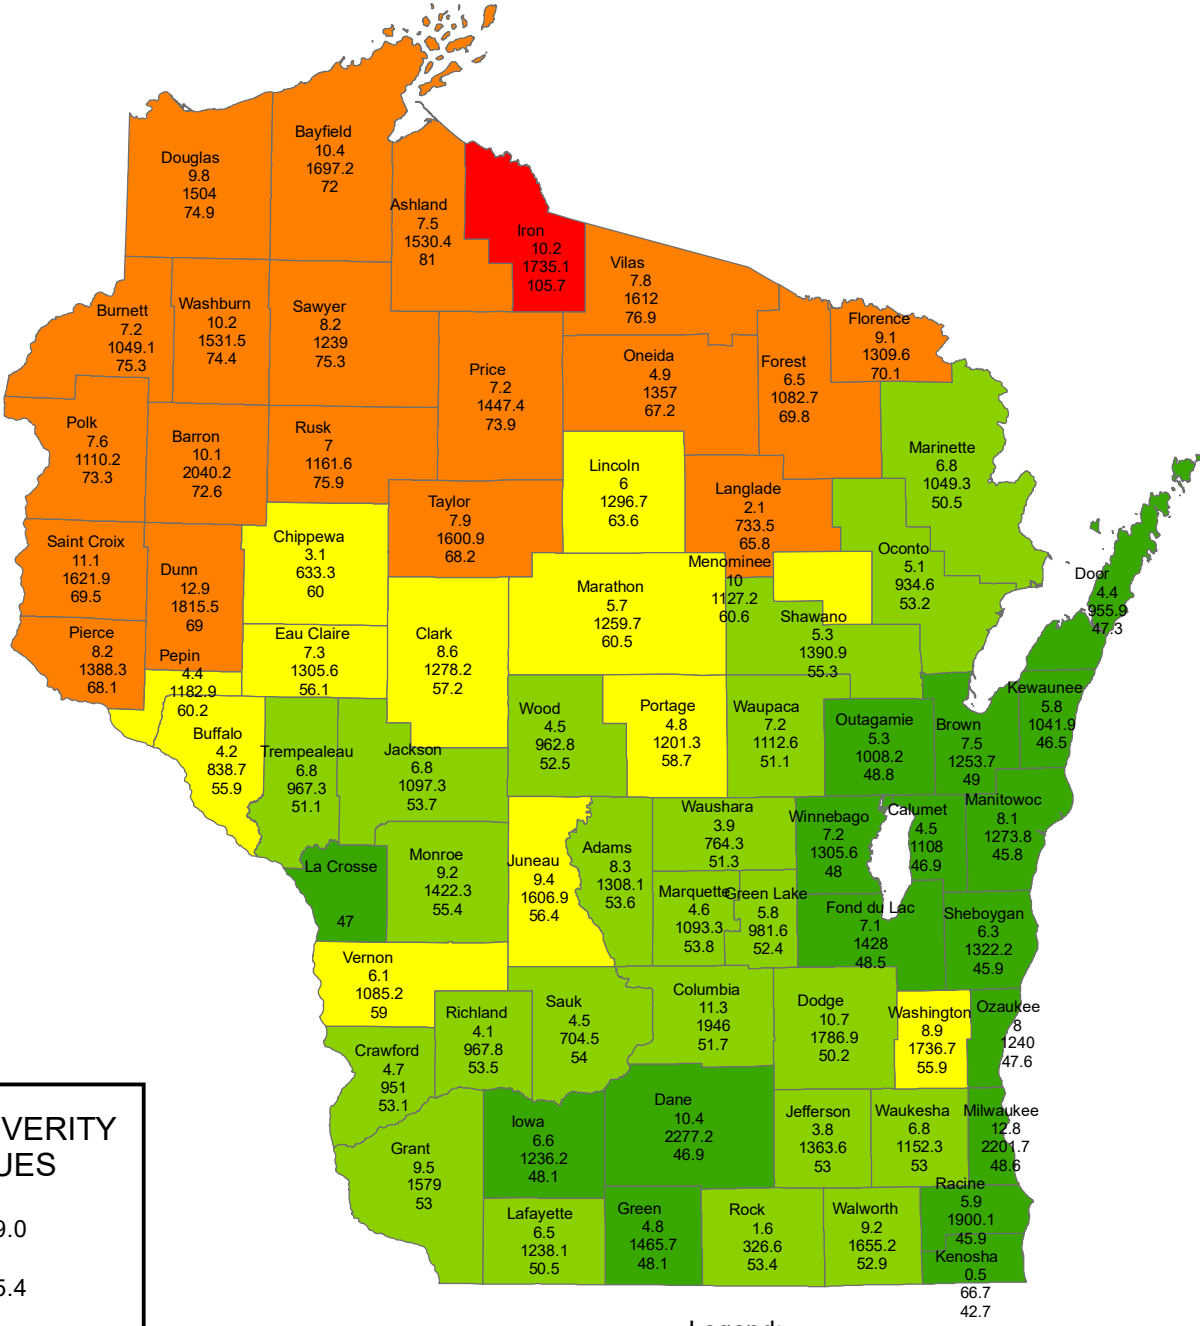

# 2020-2021 WINTER SEVERITY (MDSS) Through 3/4/2021

### WINTER SEVERITY INDEX VALUES

Legend:  
County  
Salt Use (tons per lane-mile)  
Cost per lane-mile  
MDSS Severity Index