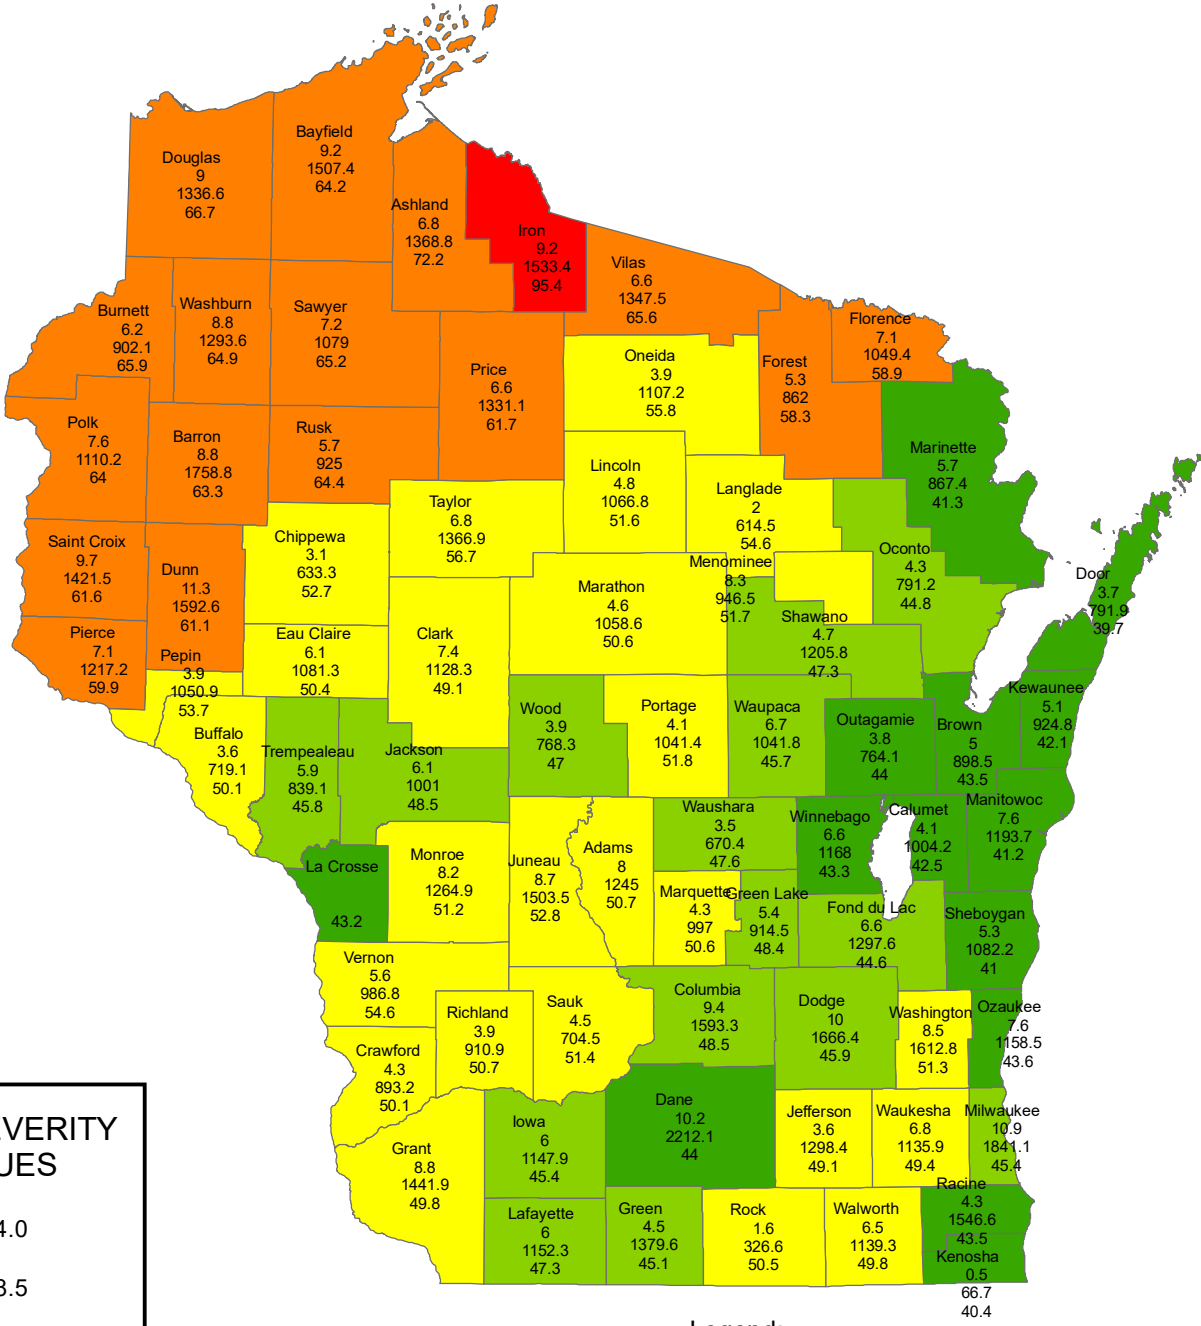

2020-2021 WINTER SEVERITY (MDSS) Through 2/18/2021

Legend:
County
Salt Use (tons per lane-mile)
Cost per lane-mile
MDSS Severity Index