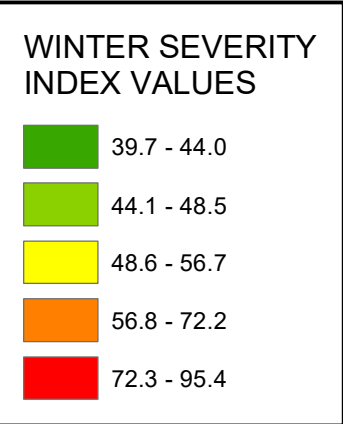

2020-2021 WINTER SEVERITY (MDSS) Through 2/18/2021

Legend:
County
Salt Use (tons per lane-mile)
Cost per lane-mile
MDSS Severity Index