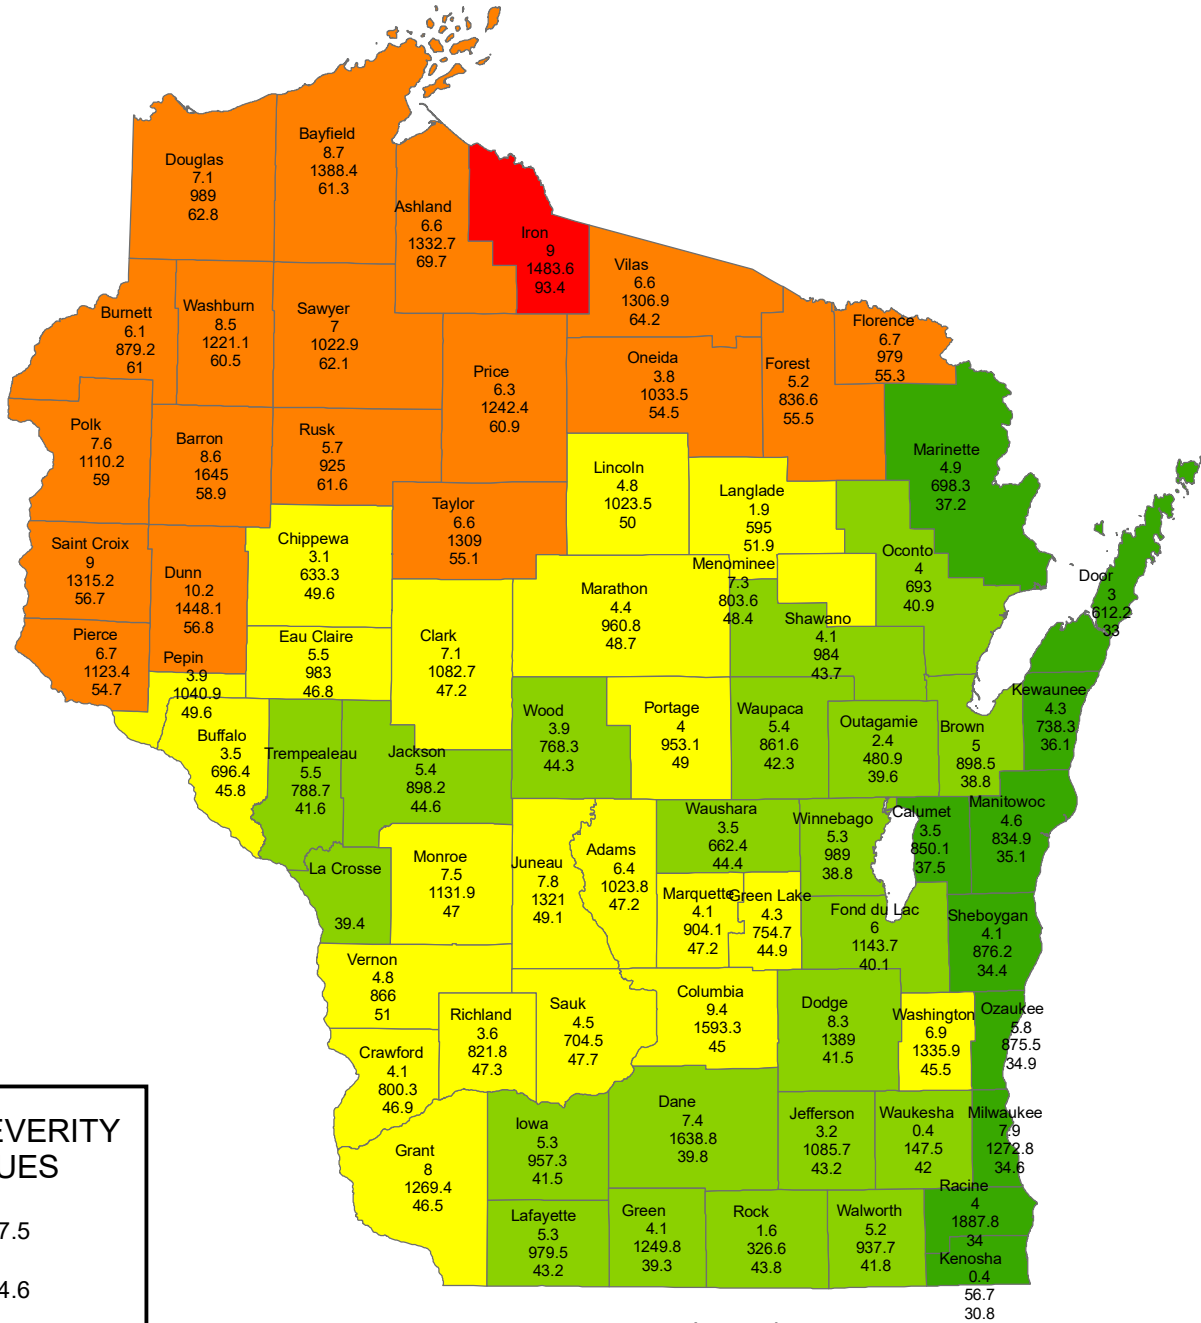

2020-2021 WINTER SEVERITY (MDSS) Through 2/11/2021

WINTER SEVERITY INDEX VALUES

Legend:
County
Salt Use (tons per lane-mile)
Cost per lane-mile
MDSS Severity Index