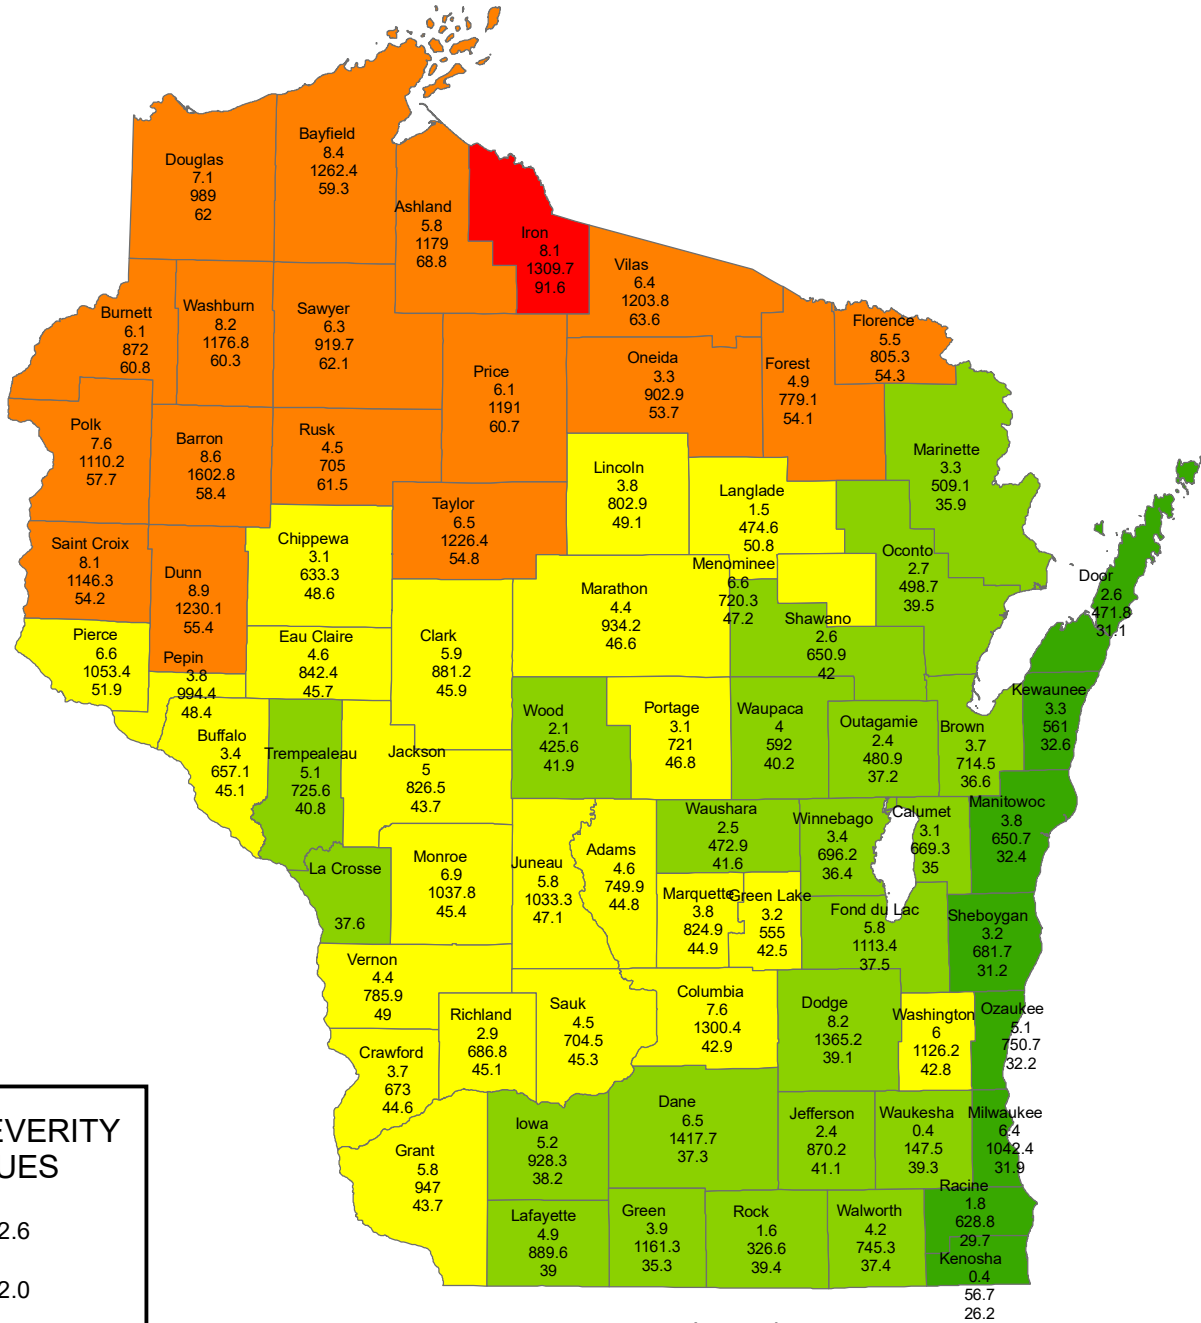

# 2020-2021 WINTER SEVERITY (MDSS) Through 2/4/2021

## WINTER SEVERITY INDEX VALUES

Legend:  
County  
Salt Use (tons per lane-mile)  
Cost per lane-mile  
MDSS Severity Index