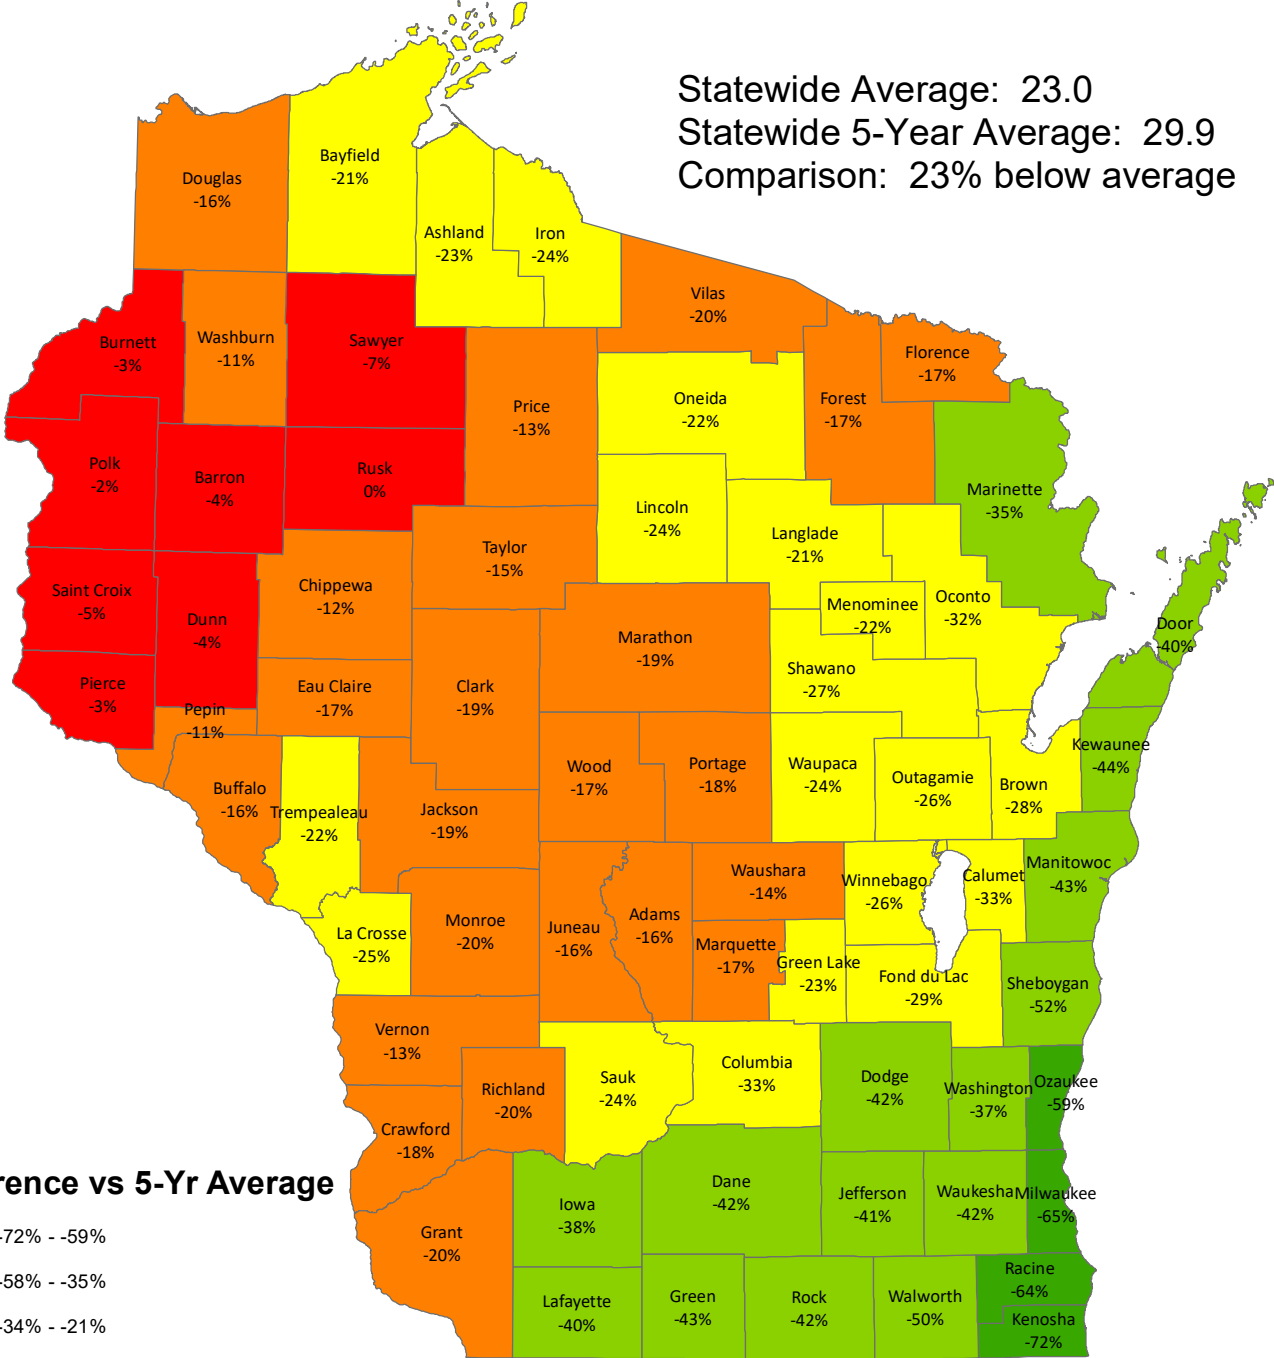

Winter Severity vs 5-Year Average

As of 12/31/2020

Statewide Average: 23.0
 Statewide 5-Year Average: 29.9
 Comparison: 23% below average

Date created: 1/4/2021