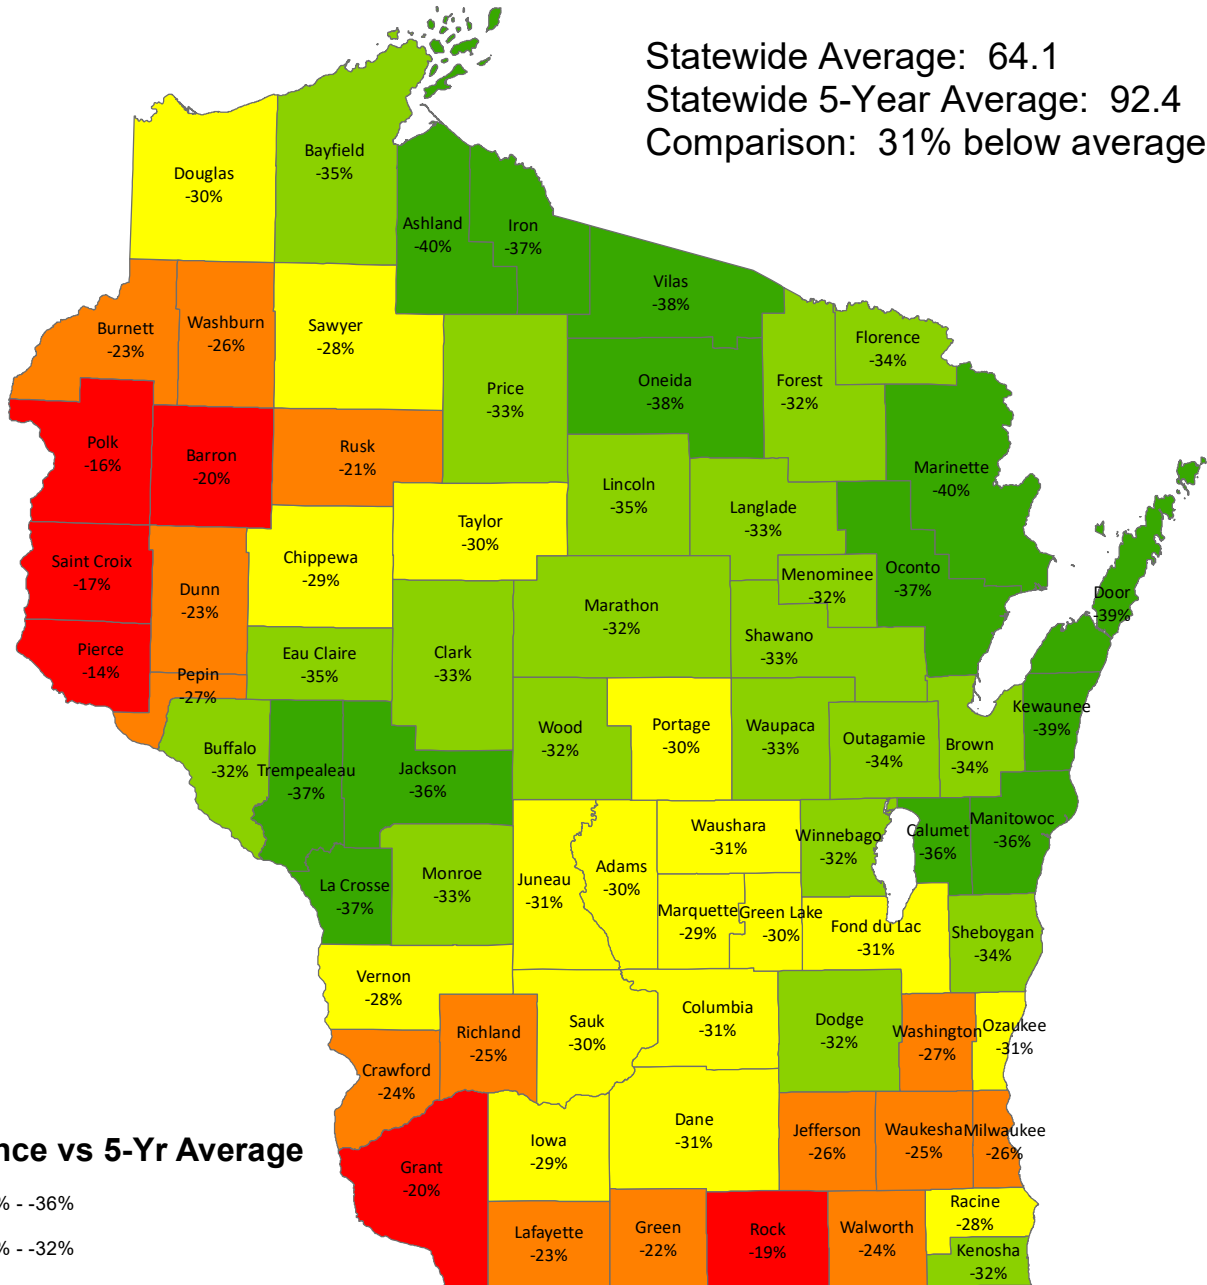

# Winter Severity vs 5-Year Average

## As of 4/30/2021

Statewide Average: 64.1  
 Statewide 5-Year Average: 92.4  
 Comparison: 31% below average