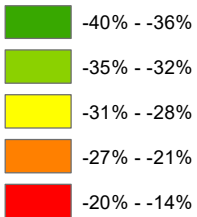

Date created: 5/11/2021