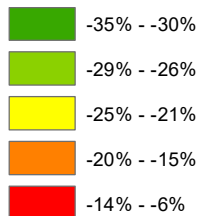

Winter Severity vs 5-Year Average

As of 3/31/2021

Statewide Average: 63.1
 Statewide 5-Year Average: 83.2
 Comparison: 24% below average

Difference vs 5-Yr Average

Date created: 4/6/2021