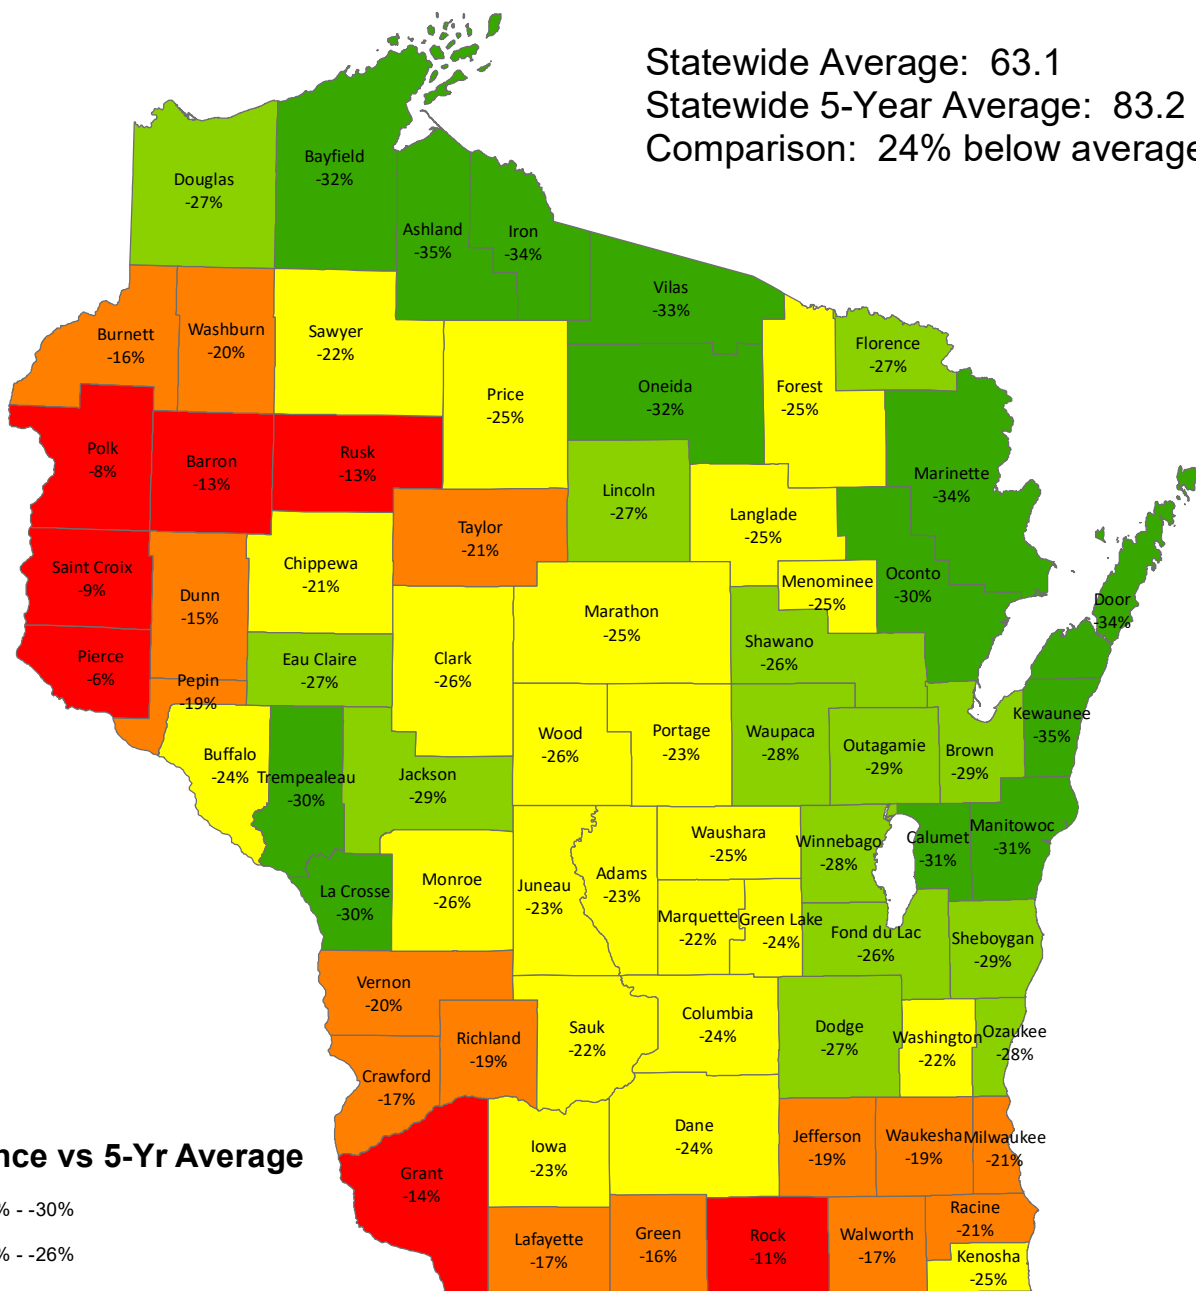

Winter Severity vs 5-Year Average

As of 3/31/2021

Statewide Average: 63.1
 Statewide 5-Year Average: 83.2
 Comparison: 24% below average

Difference vs 5-Yr Average

Date created: 4/6/2021