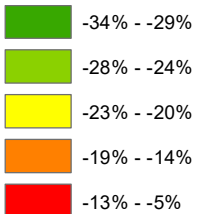

Date created: 3/3/2021