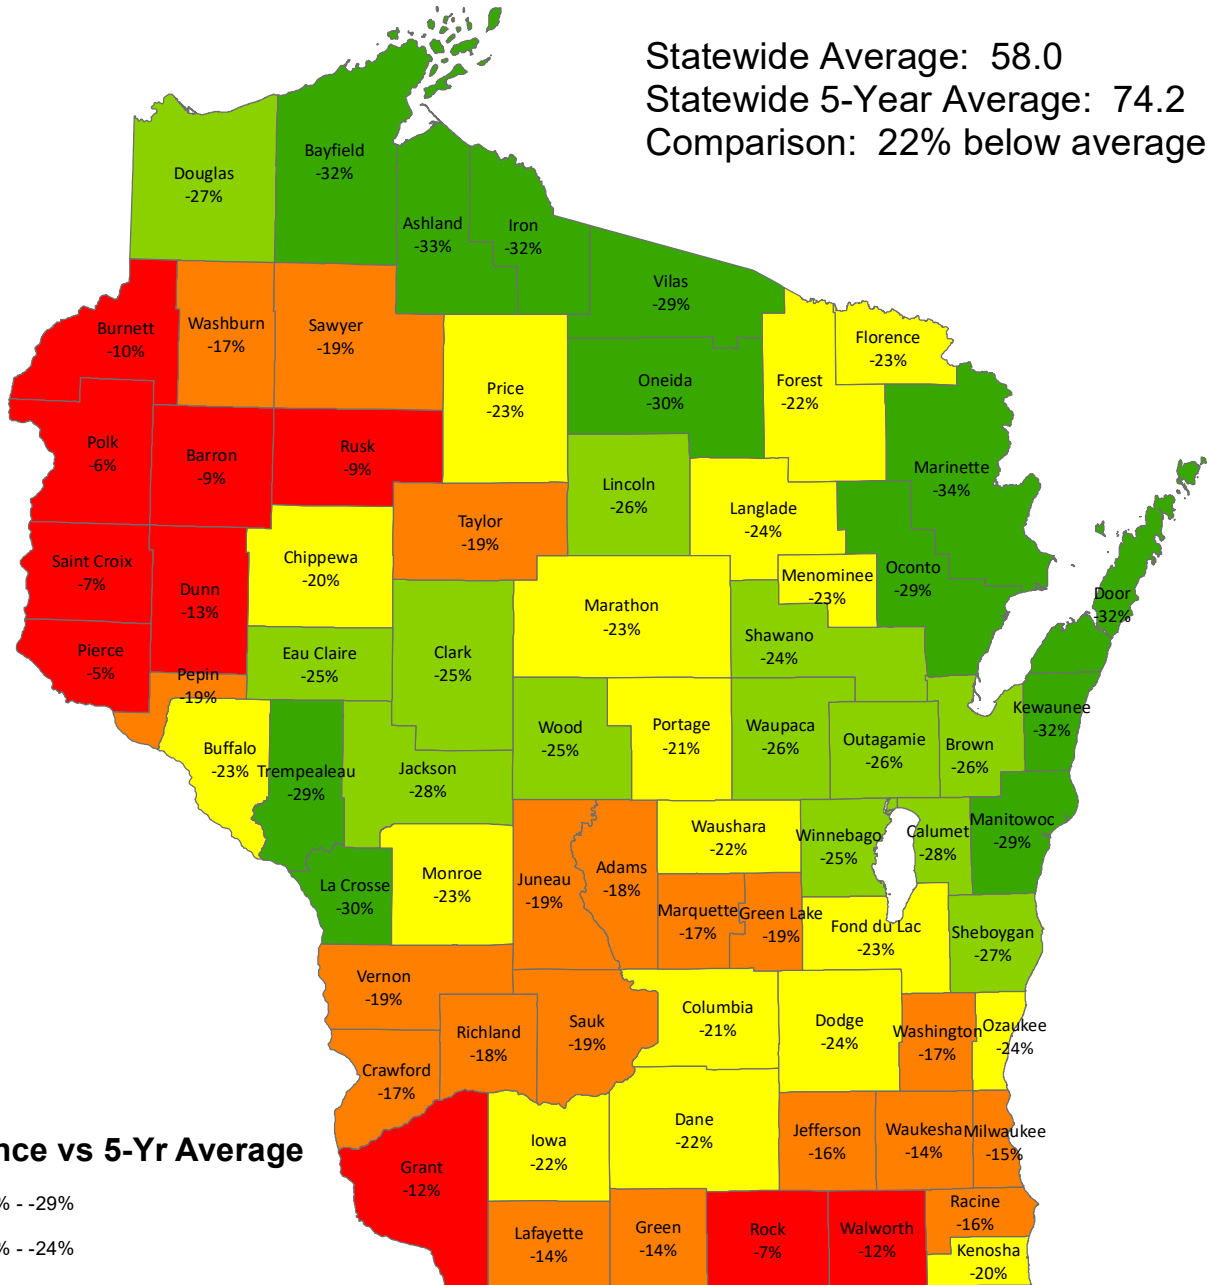

# Winter Severity vs 5-Year Average

## As of 2/28/2021

Statewide Average: 58.0  
 Statewide 5-Year Average: 74.2  
 Comparison: 22% below average