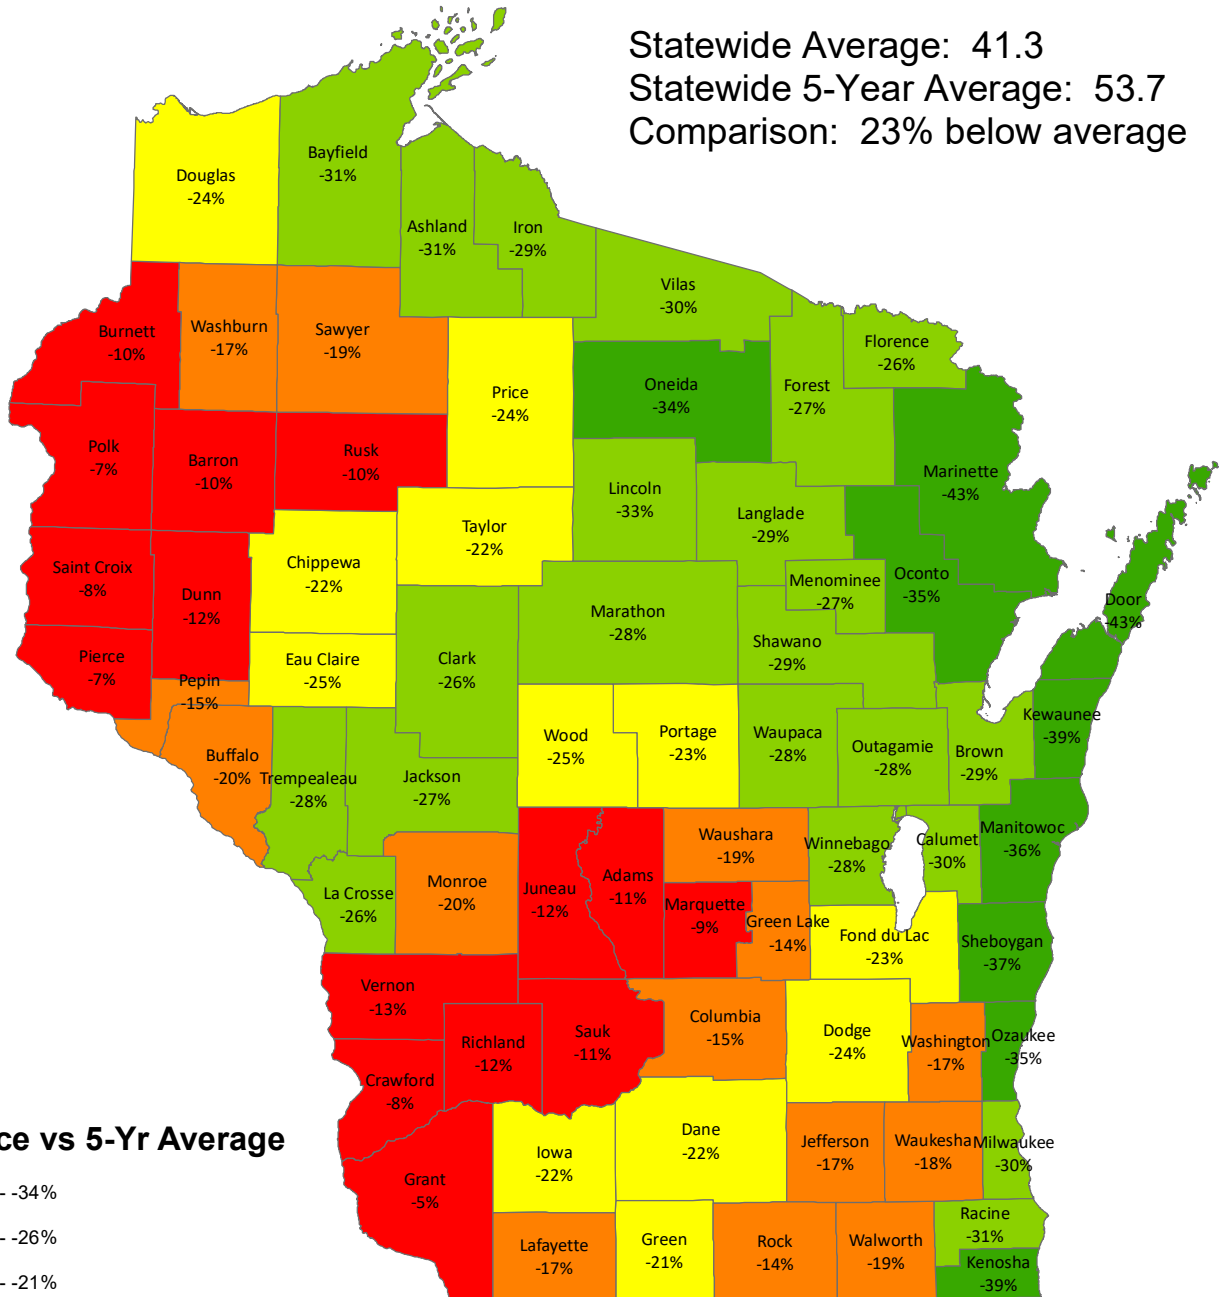

Winter Severity vs 5-Year Average

As of 1/31/2021

Statewide Average: 41.3
 Statewide 5-Year Average: 53.7
 Comparison: 23% below average

Difference vs 5-Yr Average

Date created: 2/2/2021