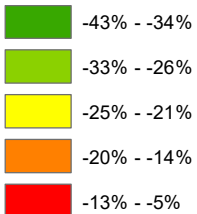

Winter Severity vs 5-Year Average

As of 1/31/2021

Statewide Average: 41.3
 Statewide 5-Year Average: 53.7
 Comparison: 23% below average

Difference vs 5-Yr Average

Date created: 2/2/2021