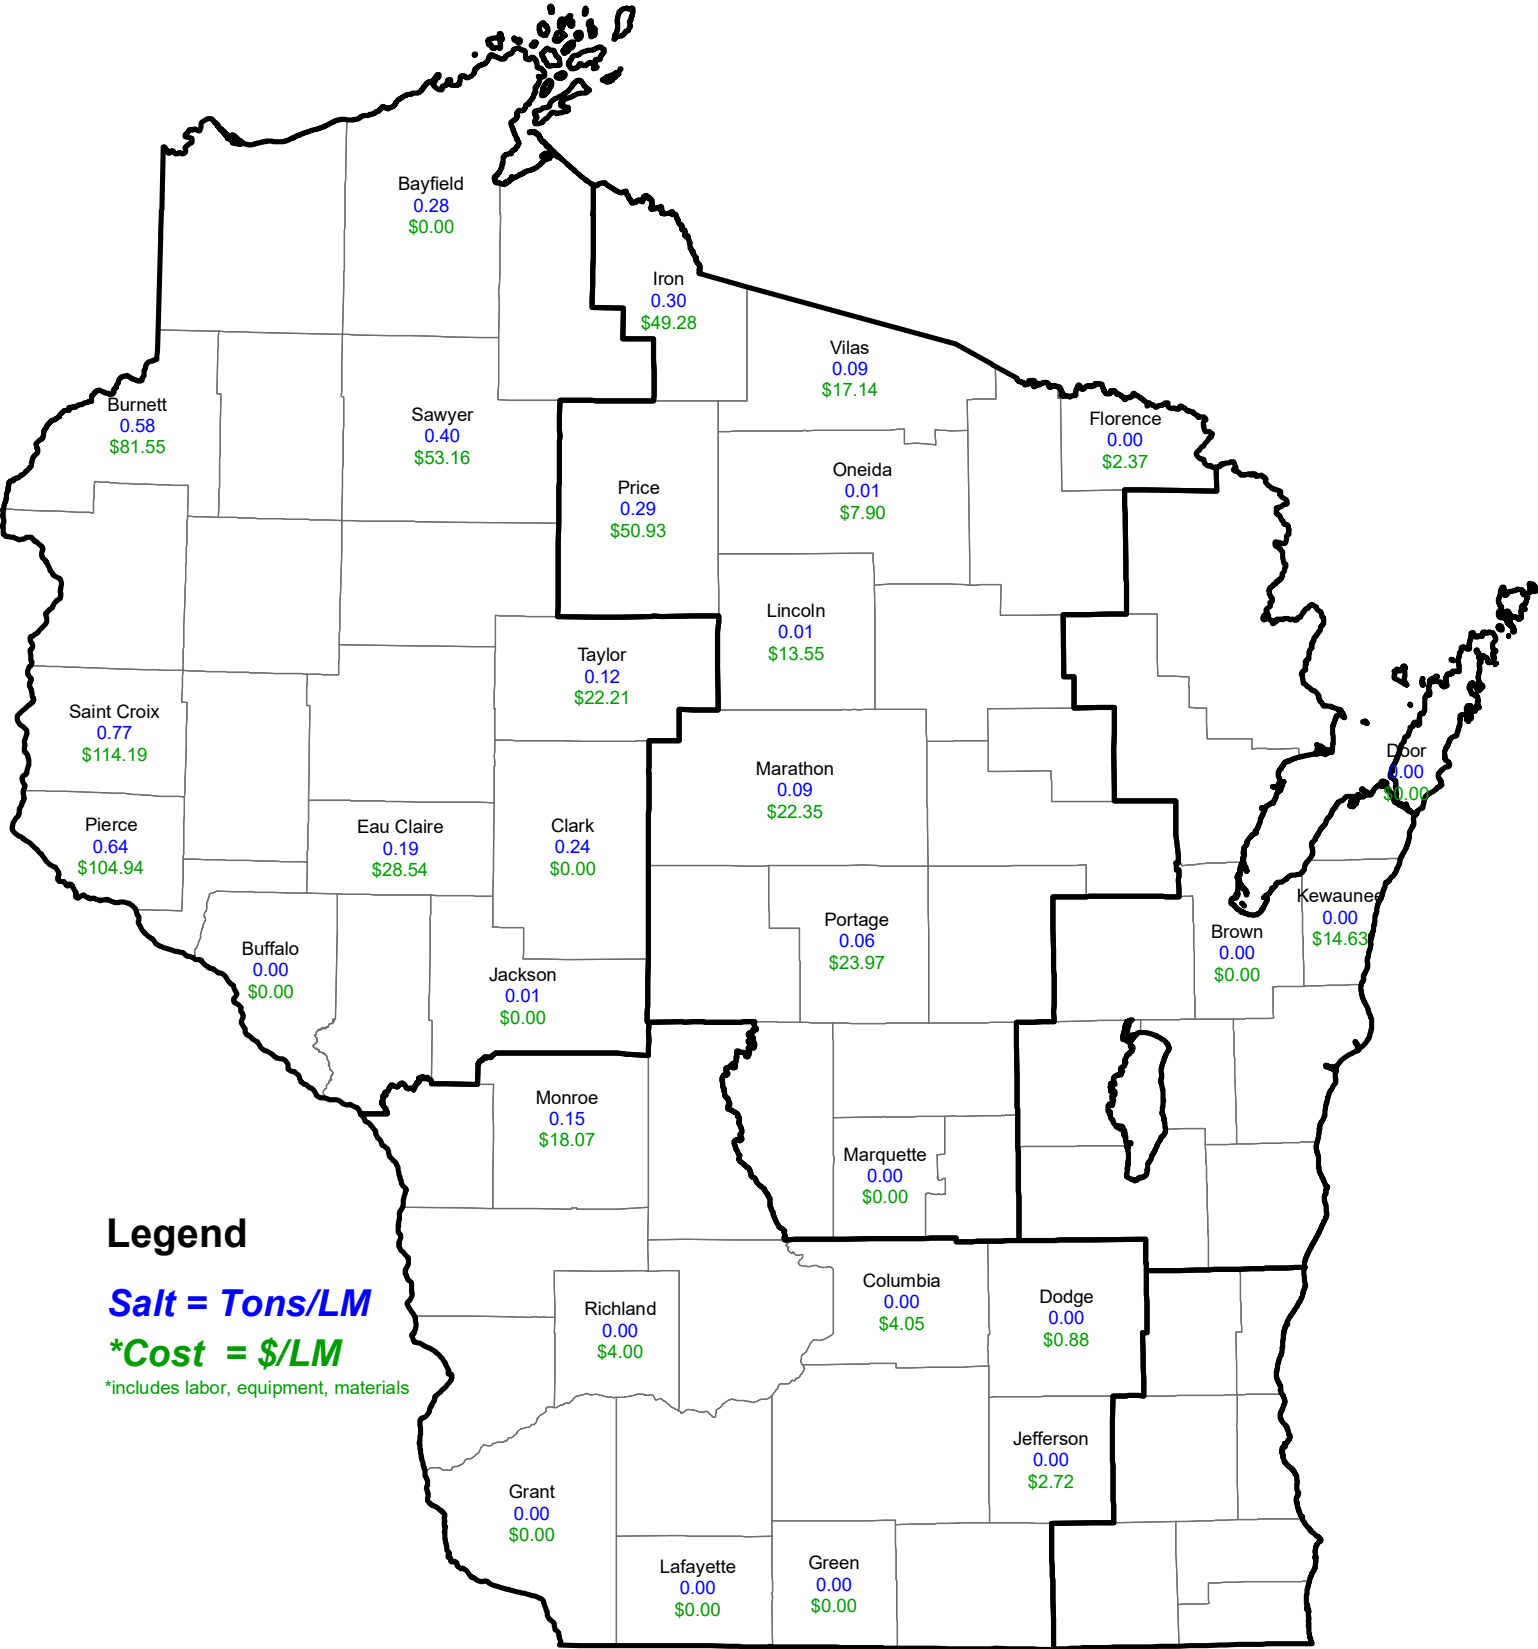

WEEKLY STORM REPORT

Week Ending 12/17/2020

Legend

Salt = Tons/LM

*Cost = \$/LM

*includes labor, equipment, materials