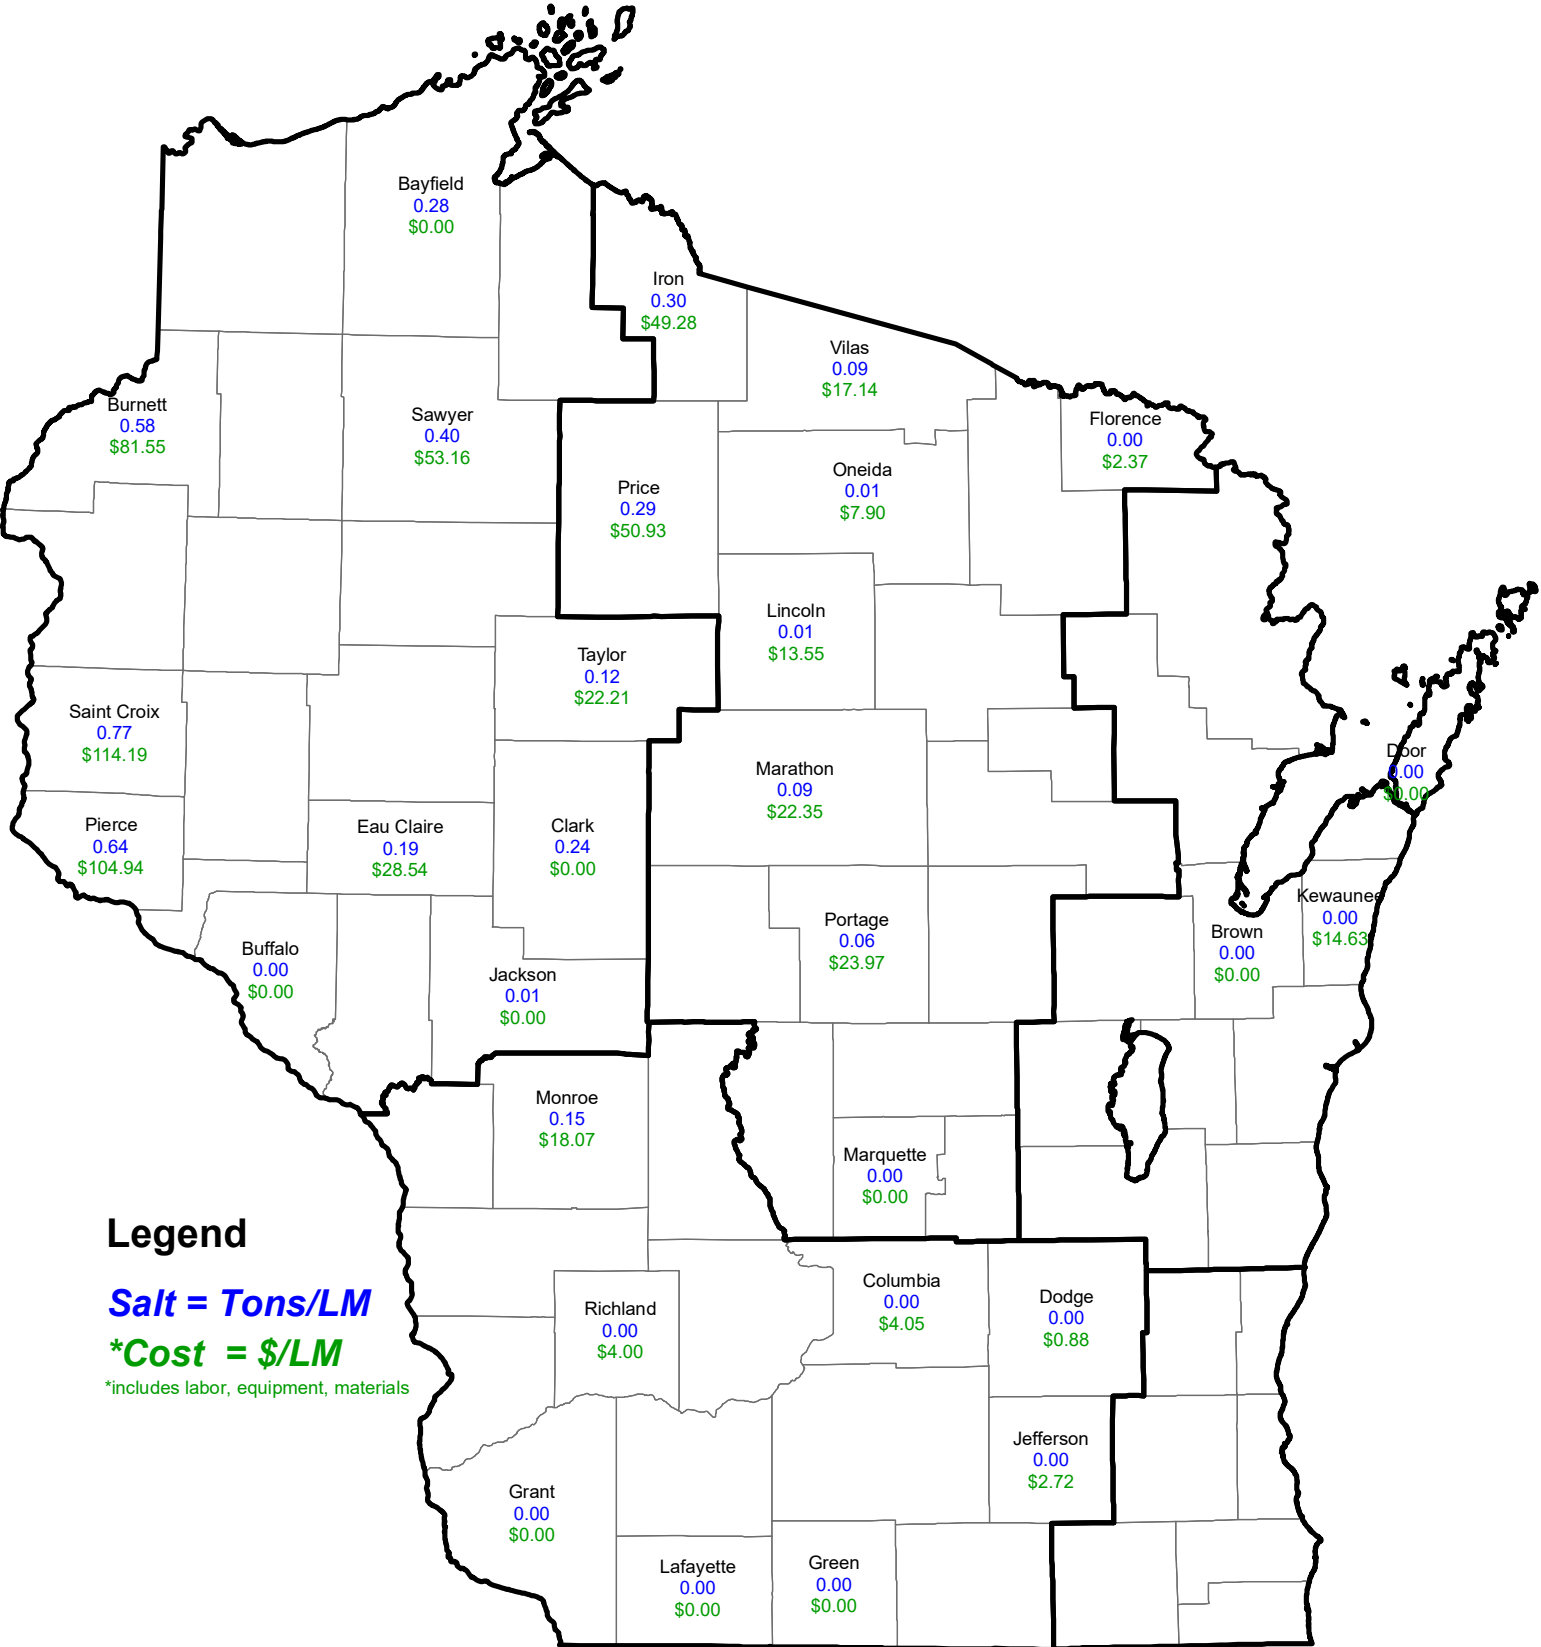

# WEEKLY STORM REPORT

Week Ending 1/14/2021

### Legend

Salt = Tons/LM

\*Cost = \$/LM

\*includes labor, equipment, materials