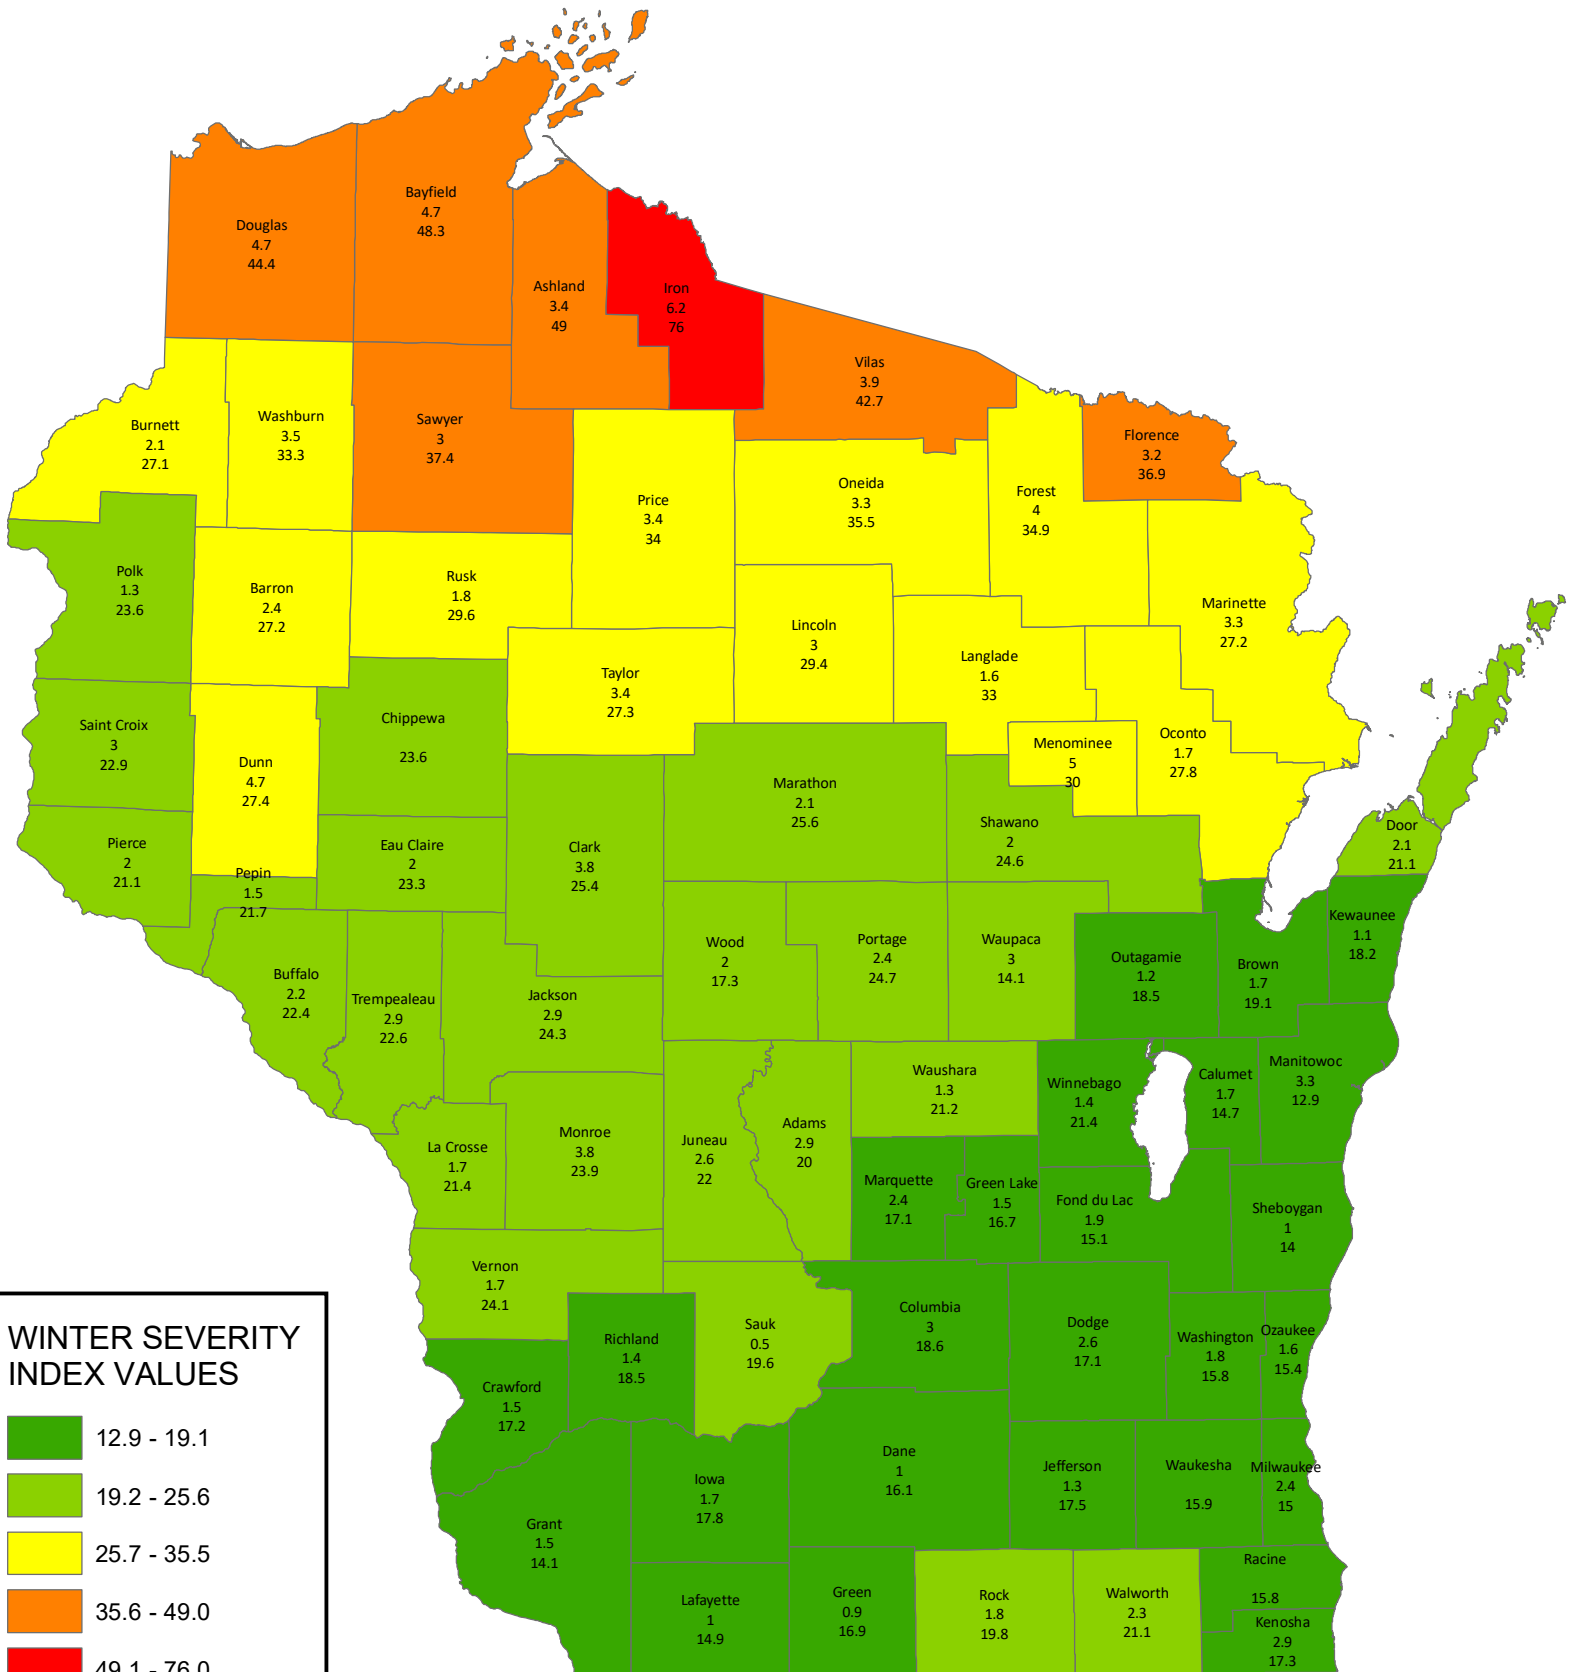

2018-19 WINTER SEVERITY (MDSS) Through 12/27/2018

WINTER SEVERITY INDEX VALUES

Legend:
County
Salt Use (tons per lane-mile)
MDSS Severity Index