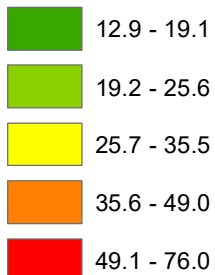

2018-19 WINTER SEVERITY (MDSS) Through 12/27/2018

WINTER SEVERITY INDEX VALUES

Legend:
County
Salt Use (tons per lane-mile)
MDSS Severity Index