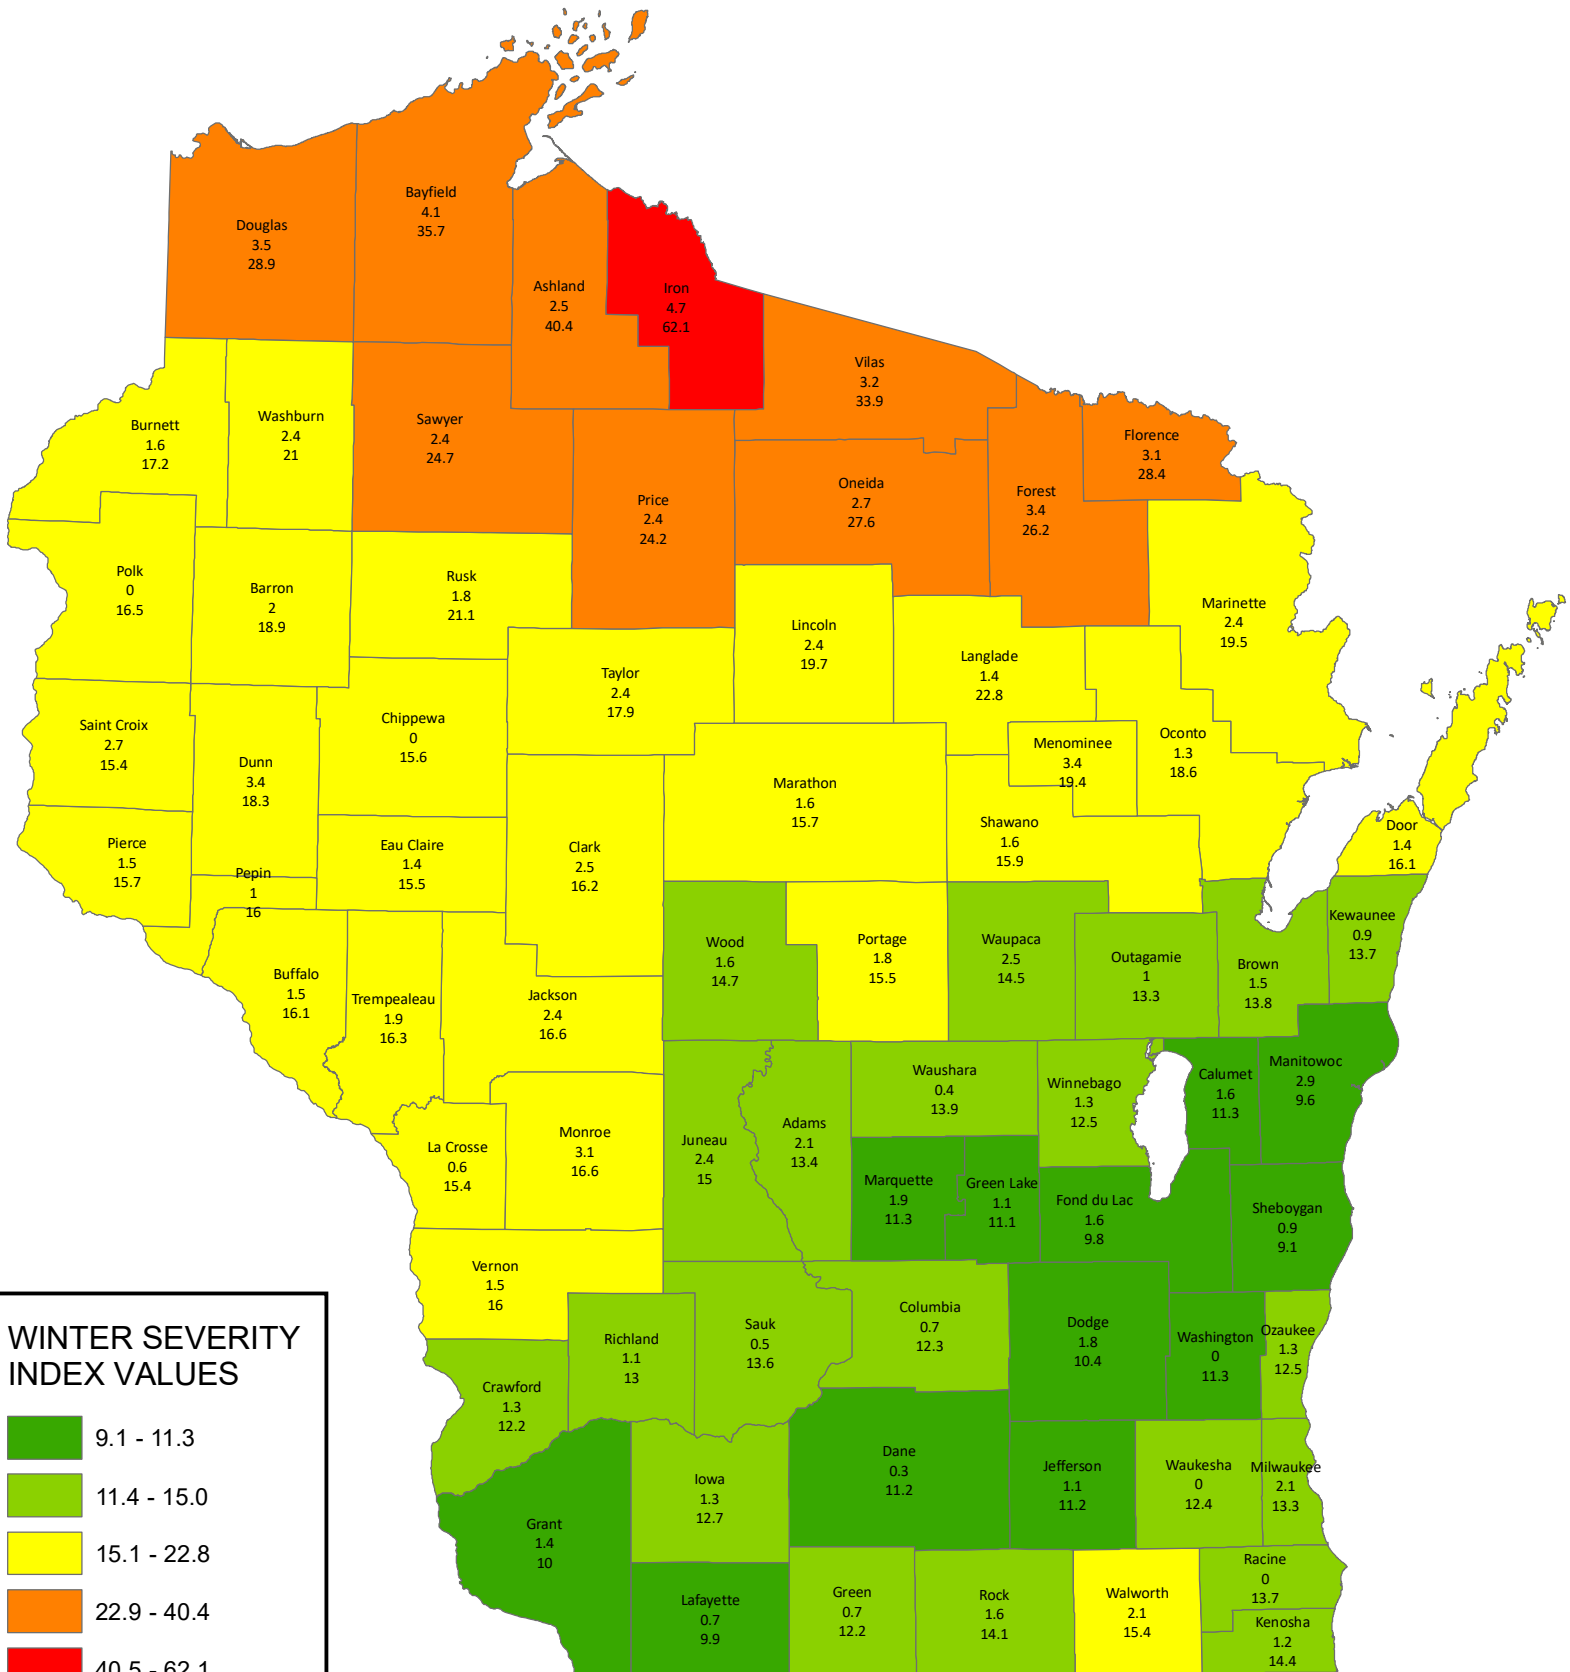

2018-19 WINTER SEVERITY (MDSS) Through 12/6/2018

WINTER SEVERITY INDEX VALUES

Legend:
County
Salt Use (tons per lane-mile)
MDSS Severity Index