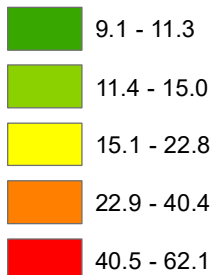

2018-19 WINTER SEVERITY (MDSS) Through 12/6/2018

WINTER SEVERITY INDEX VALUES

Legend:
County
Salt Use (tons per lane-mile)
MDSS Severity Index