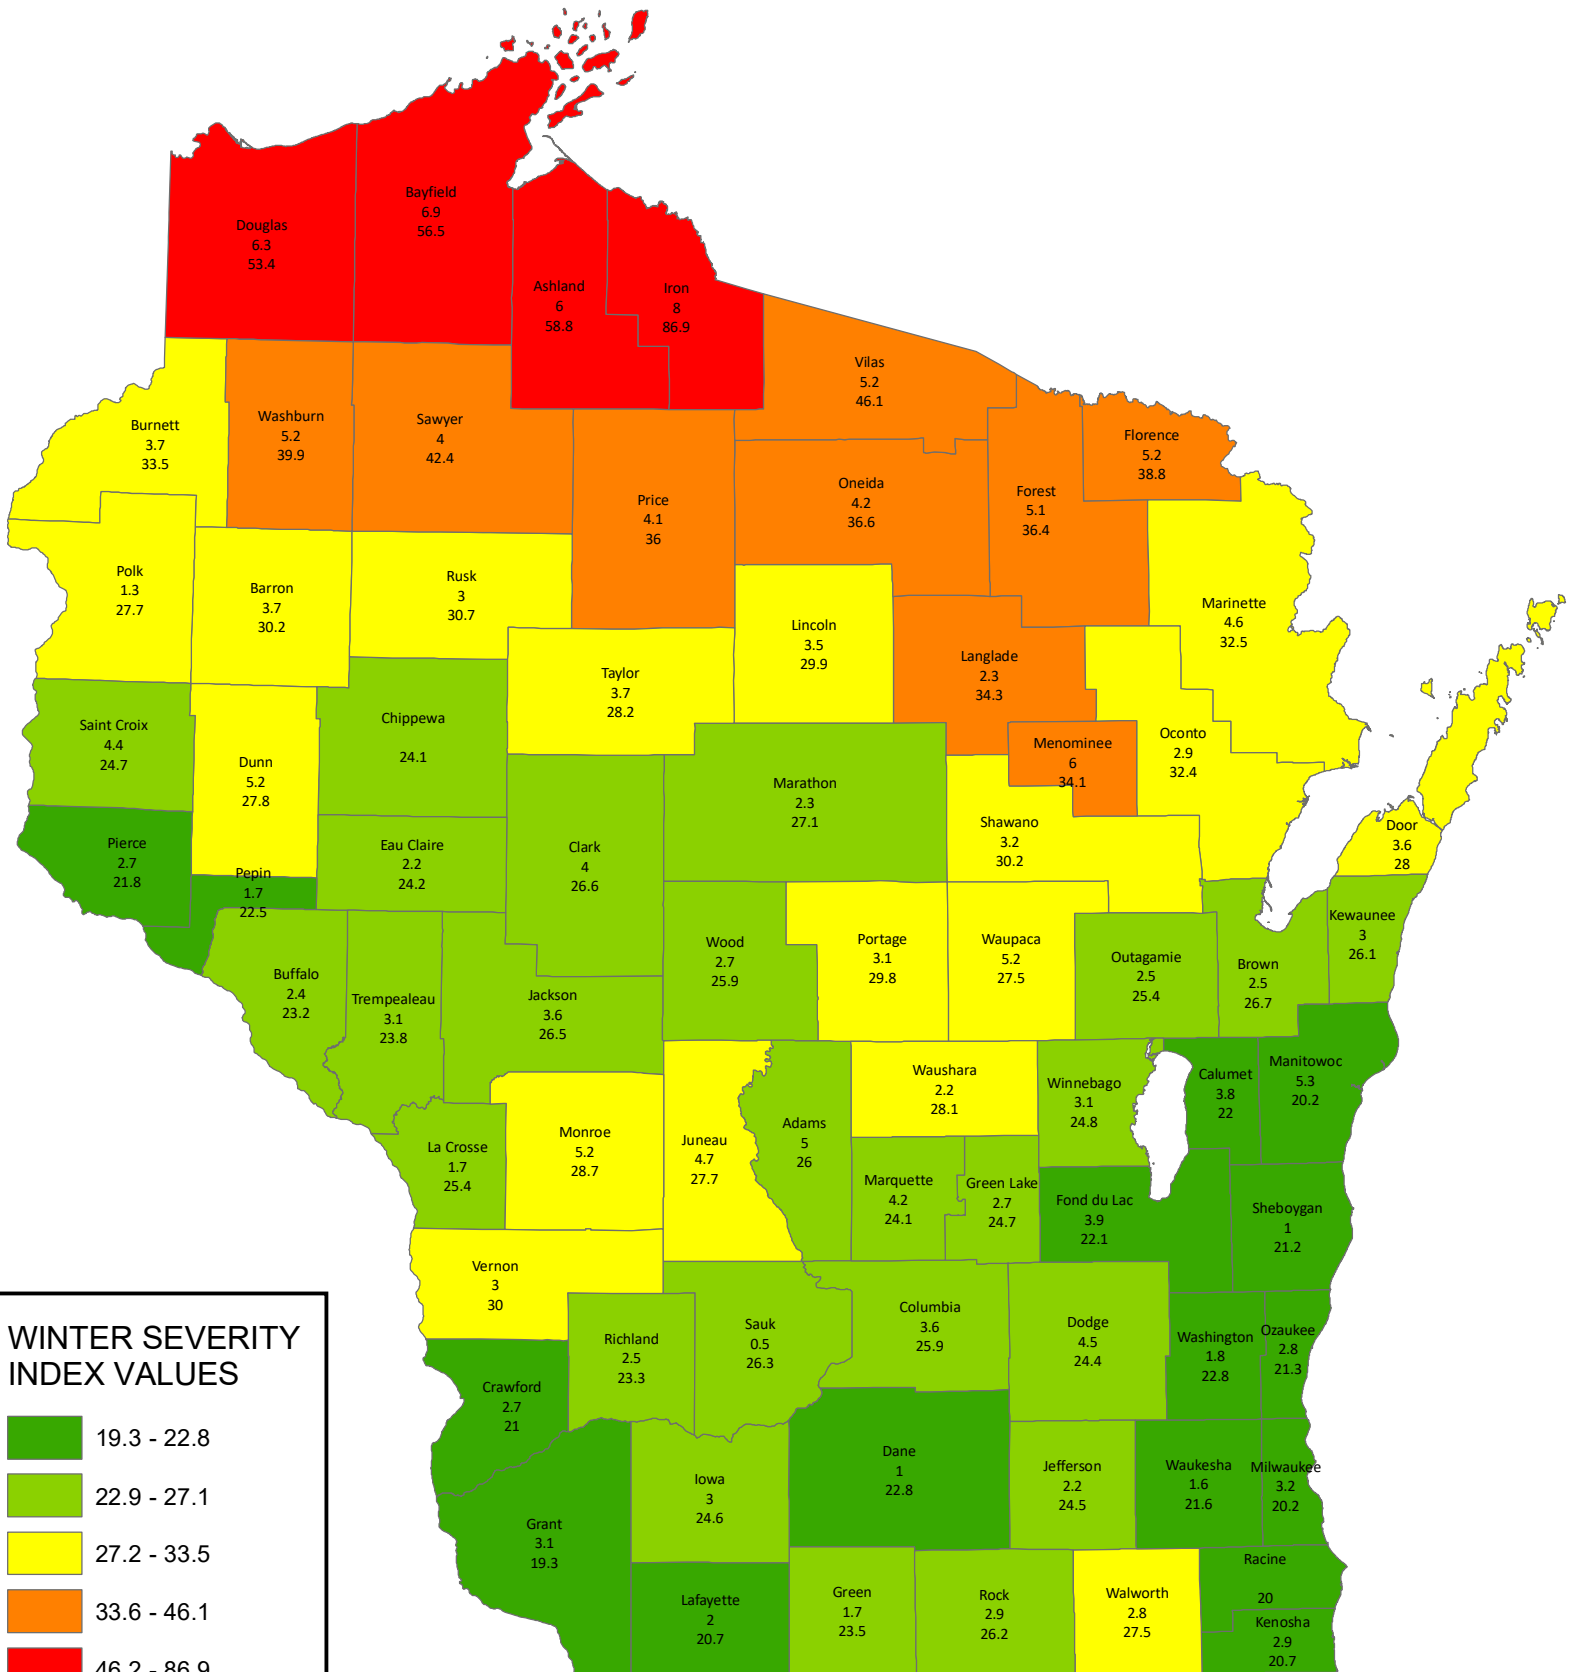

2018-19 WINTER SEVERITY (MDSS) Through 1/3/2019

WINTER SEVERITY INDEX VALUES

Legend:
County
Salt Use (tons per lane-mile)
MDSS Severity Index