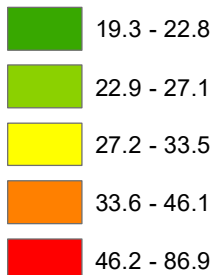

2018-19 WINTER SEVERITY (MDSS) Through 1/3/2019

WINTER SEVERITY INDEX VALUES

Legend:
County
Salt Use (tons per lane-mile)
MDSS Severity Index