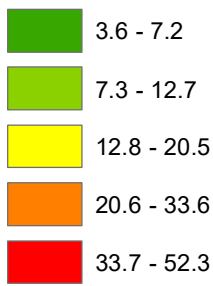

2017-18 WINTER SEVERITY (MDSS) Through 12/14/2017

WINTER SEVERITY INDEX VALUES

Legend:
County
Salt Use (tons per lane-mile)
Total Cost (\$ per lane-mile)
Severity Index