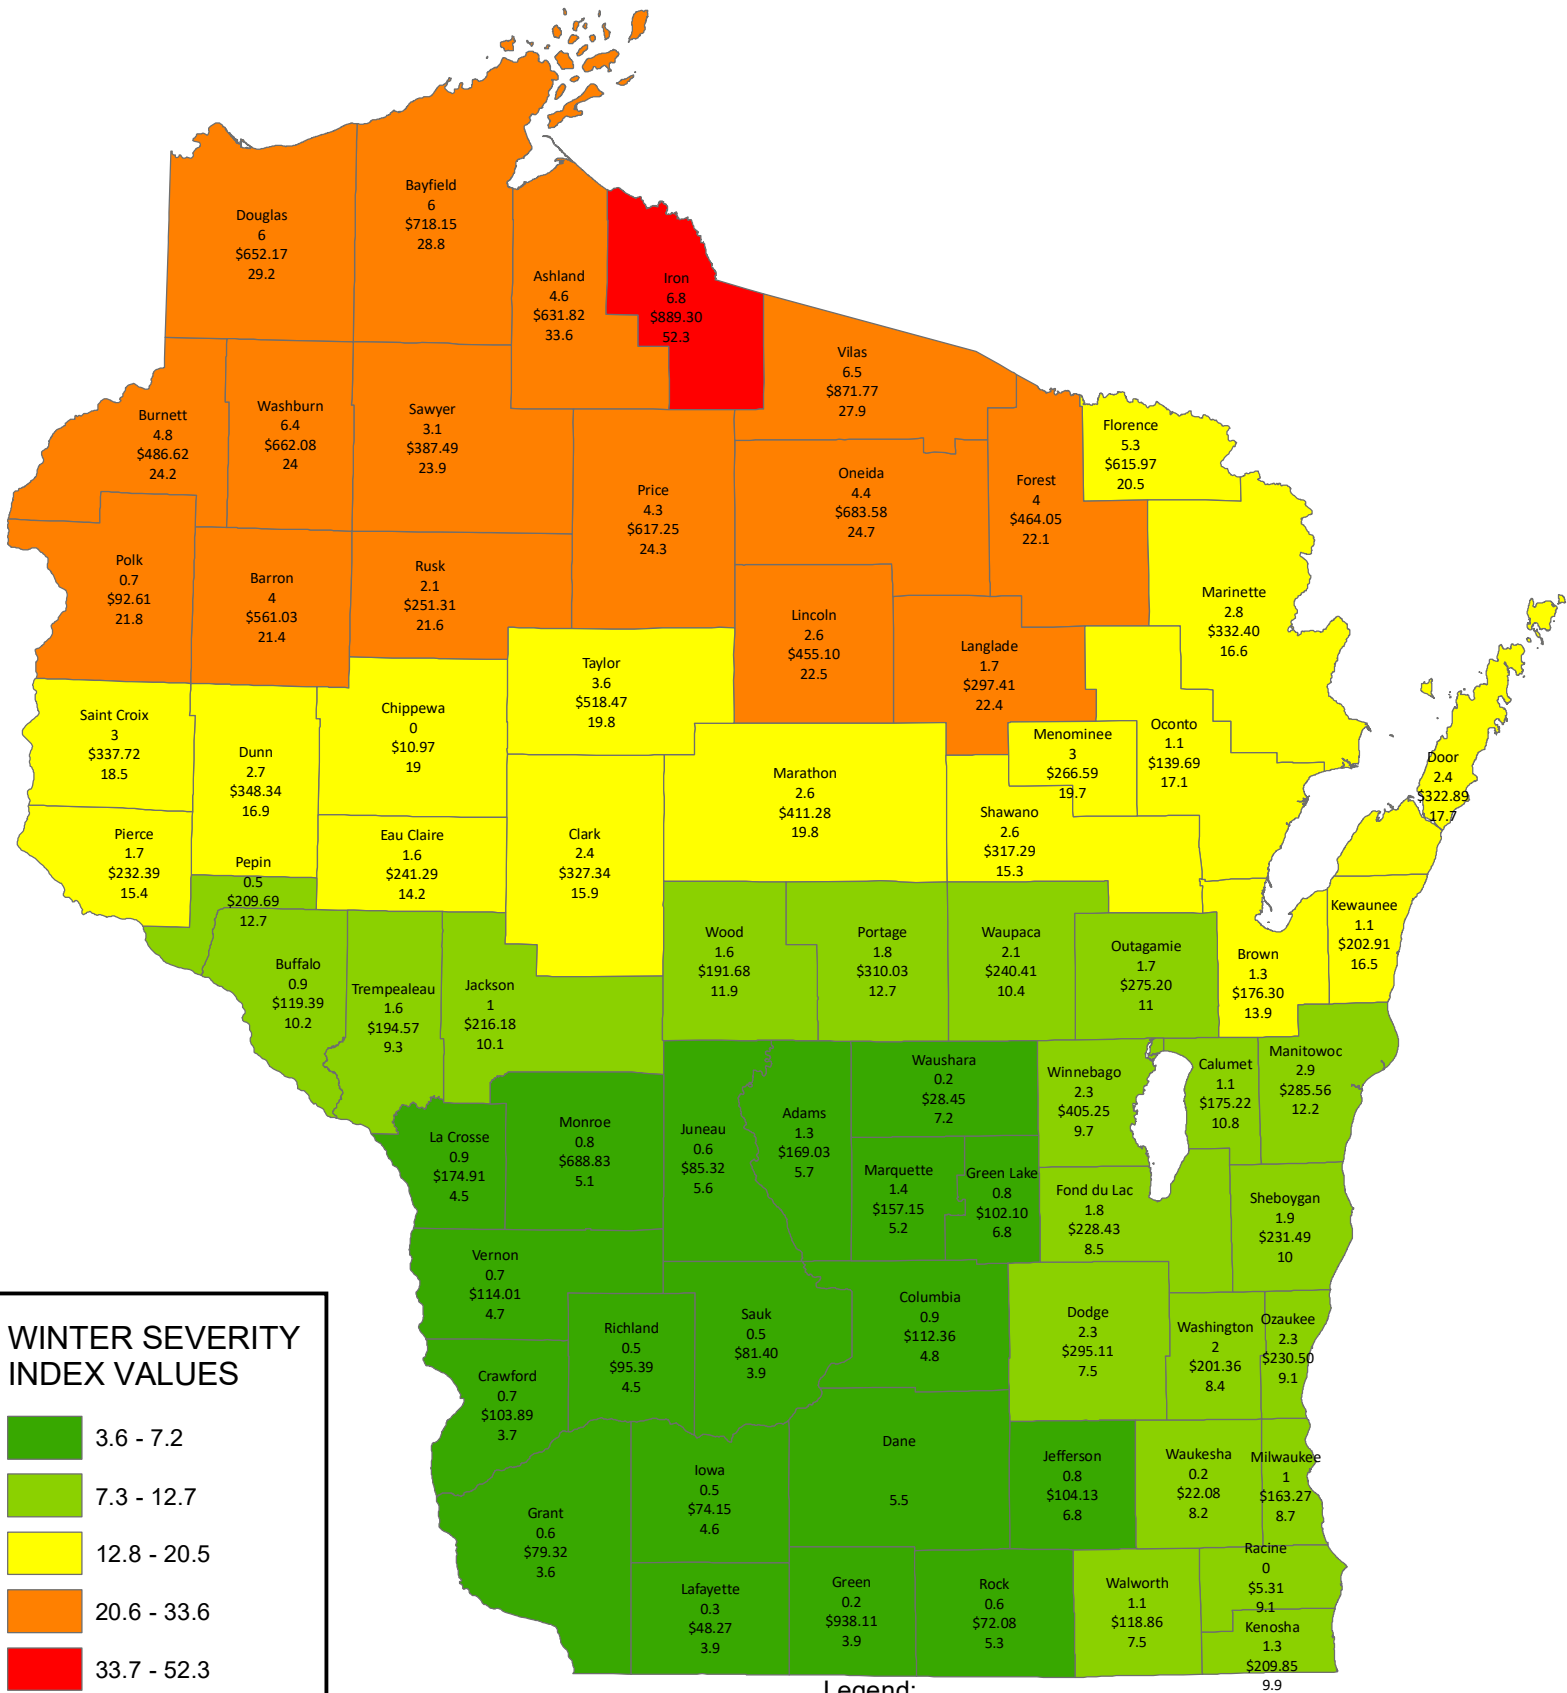

2017-18 WINTER SEVERITY (MDSS) Through 12/14/2017

WINTER SEVERITY INDEX VALUES

Legend:
County
Salt Use (tons per lane-mile)
Total Cost (\$ per lane-mile)
Severity Index