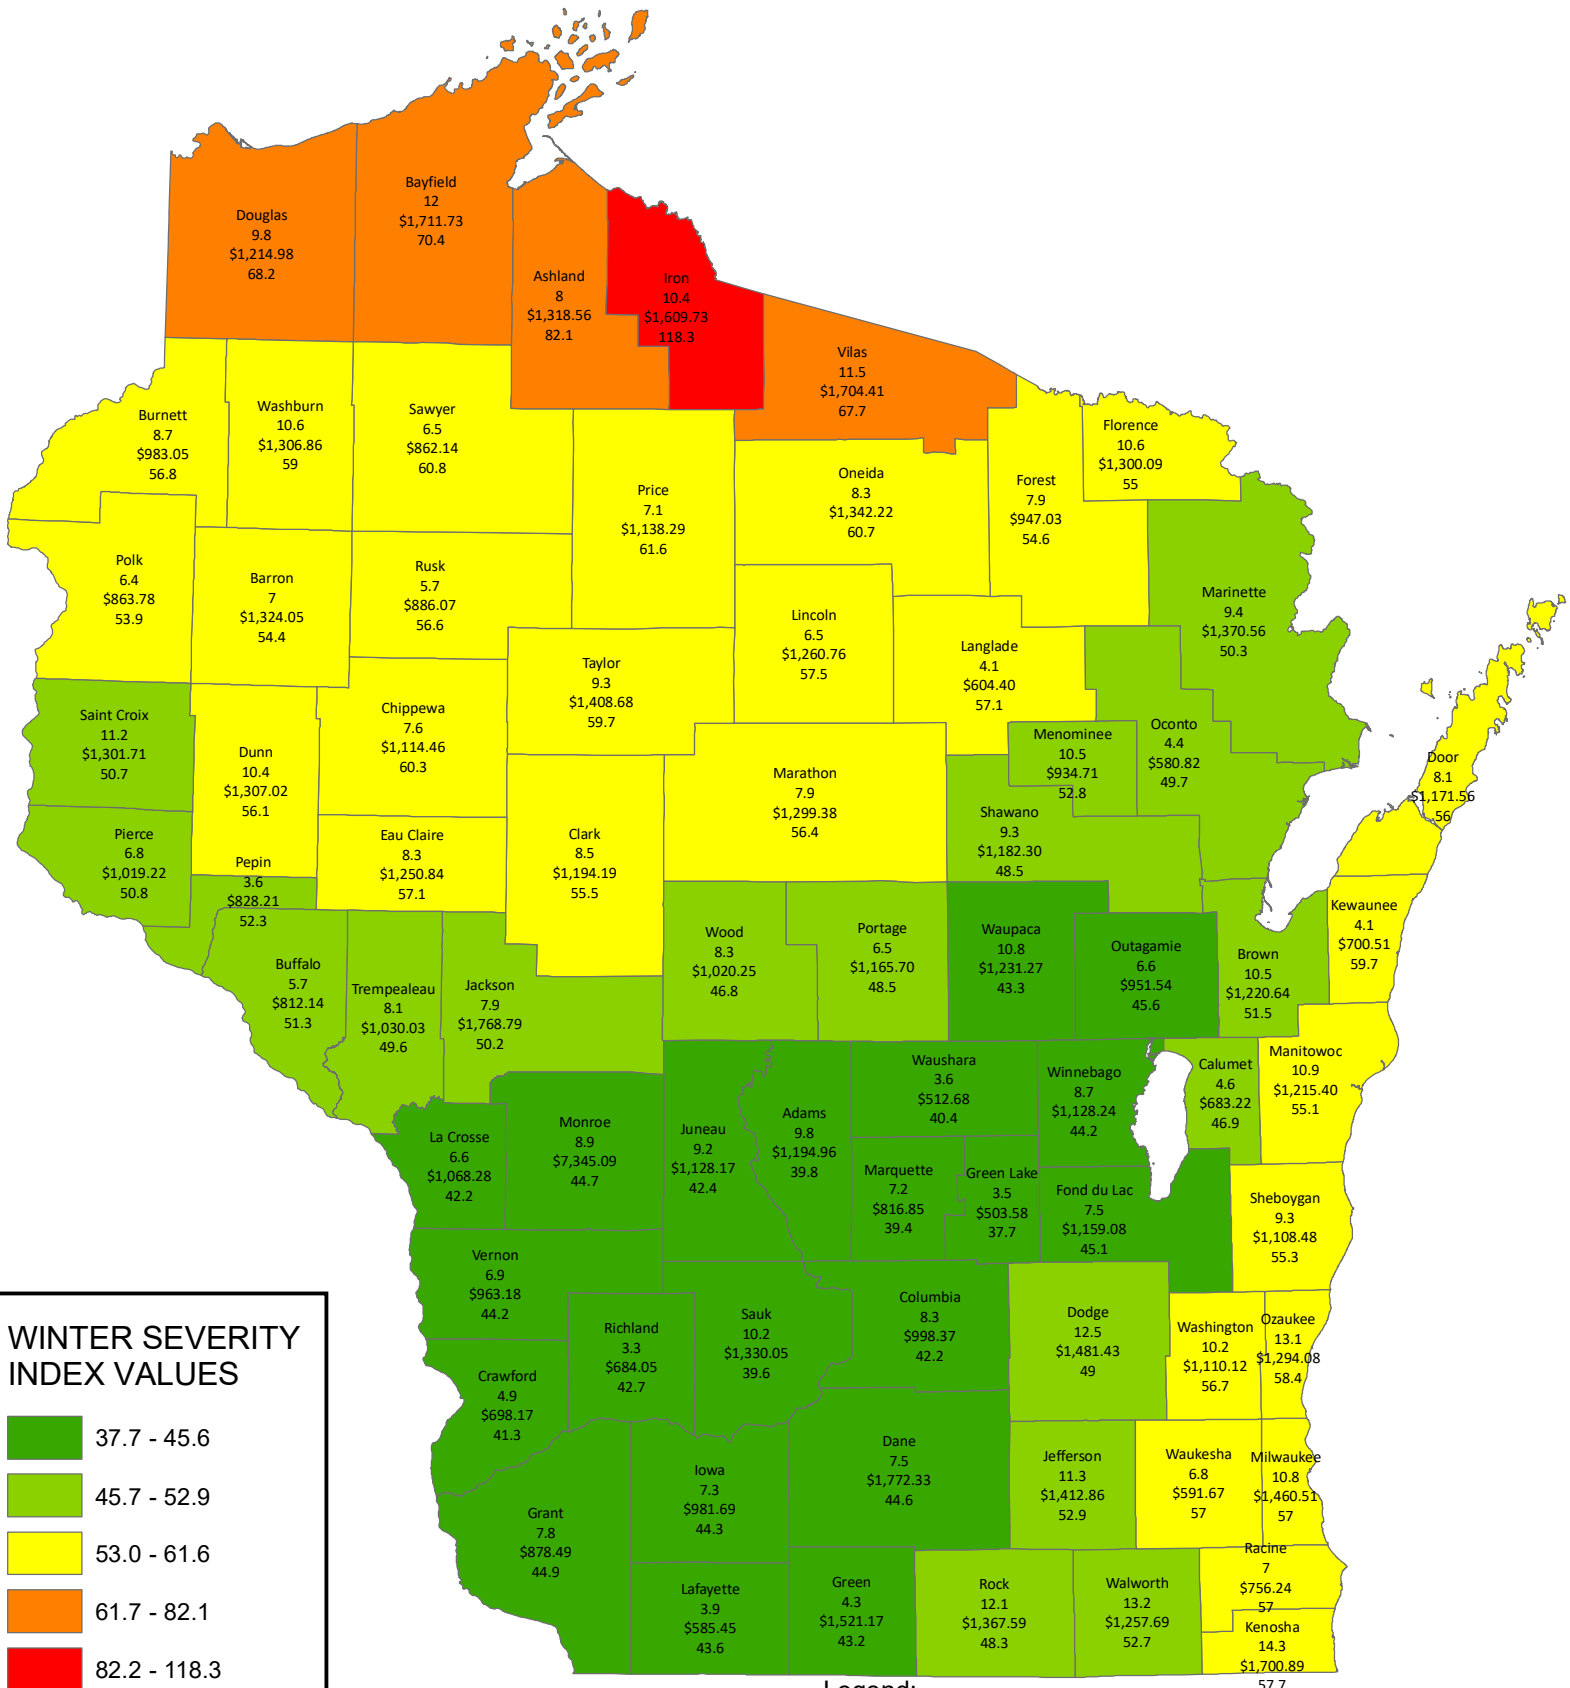

2017-18 WINTER SEVERITY (MDSS) Through 2/15/2018

Legend:
County
Salt Use (tons per lane-mile)
Total Cost (\$ per lane-mile)
MDSS Severity Index