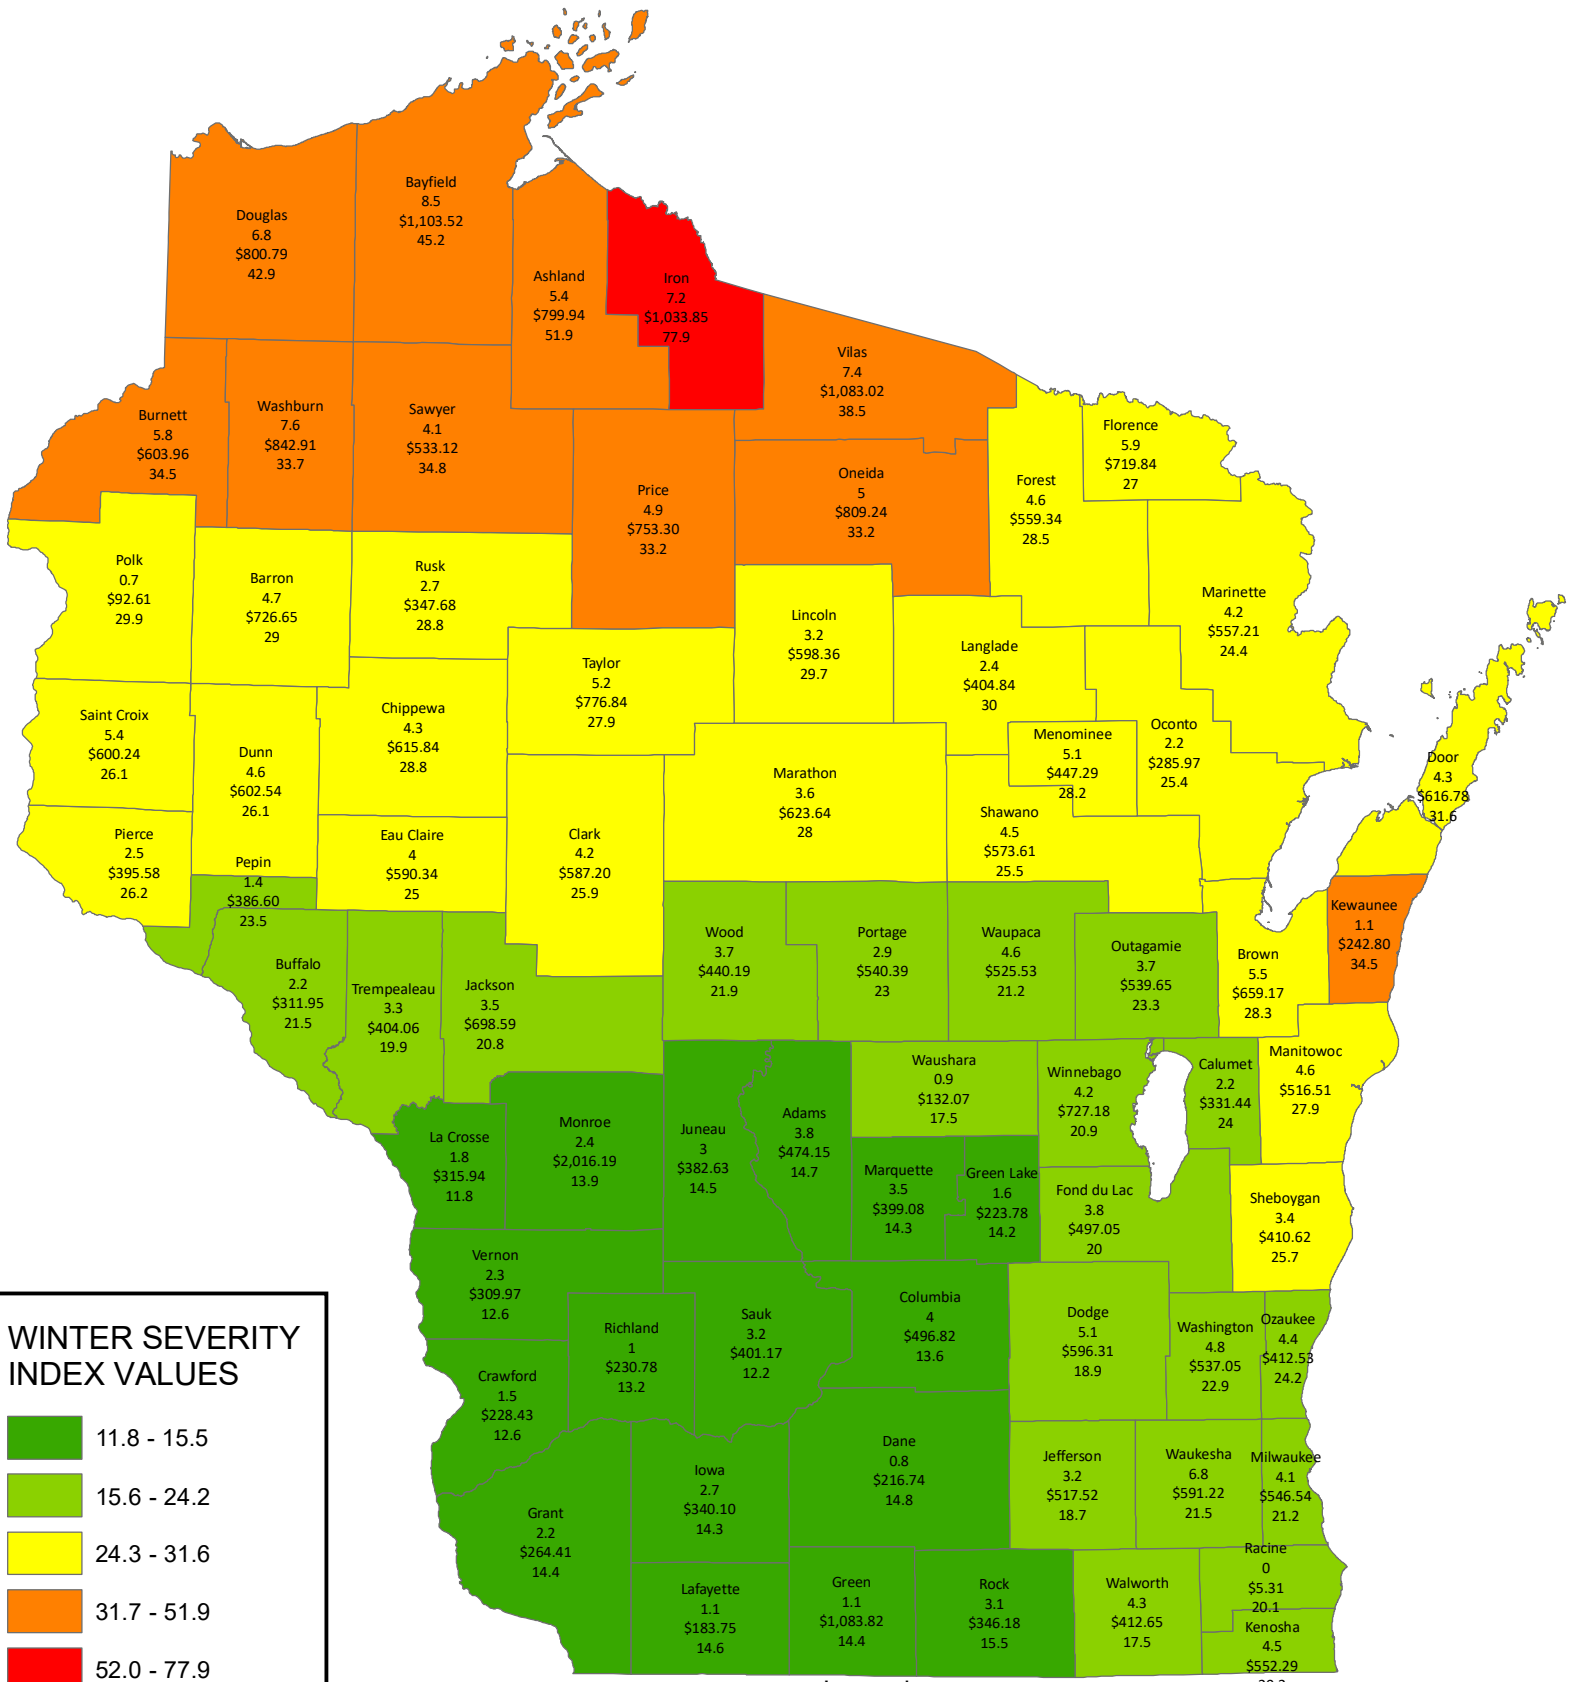

2017-18 WINTER SEVERITY (MDSS) Through 1-4-2018

WINTER SEVERITY INDEX VALUES

Legend:

County
Salt Use (tons per lane-mile)
Total Cost (\$ per lane-mile)
MDSS Severity Index