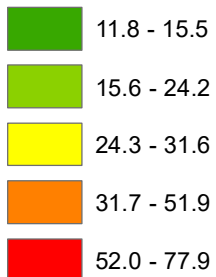

2017-18 WINTER SEVERITY (MDSS) Through 1-4-2018

WINTER SEVERITY INDEX VALUES

Legend:

County
Salt Use (tons per lane-mile)
Total Cost (\$ per lane-mile)
MDSS Severity Index