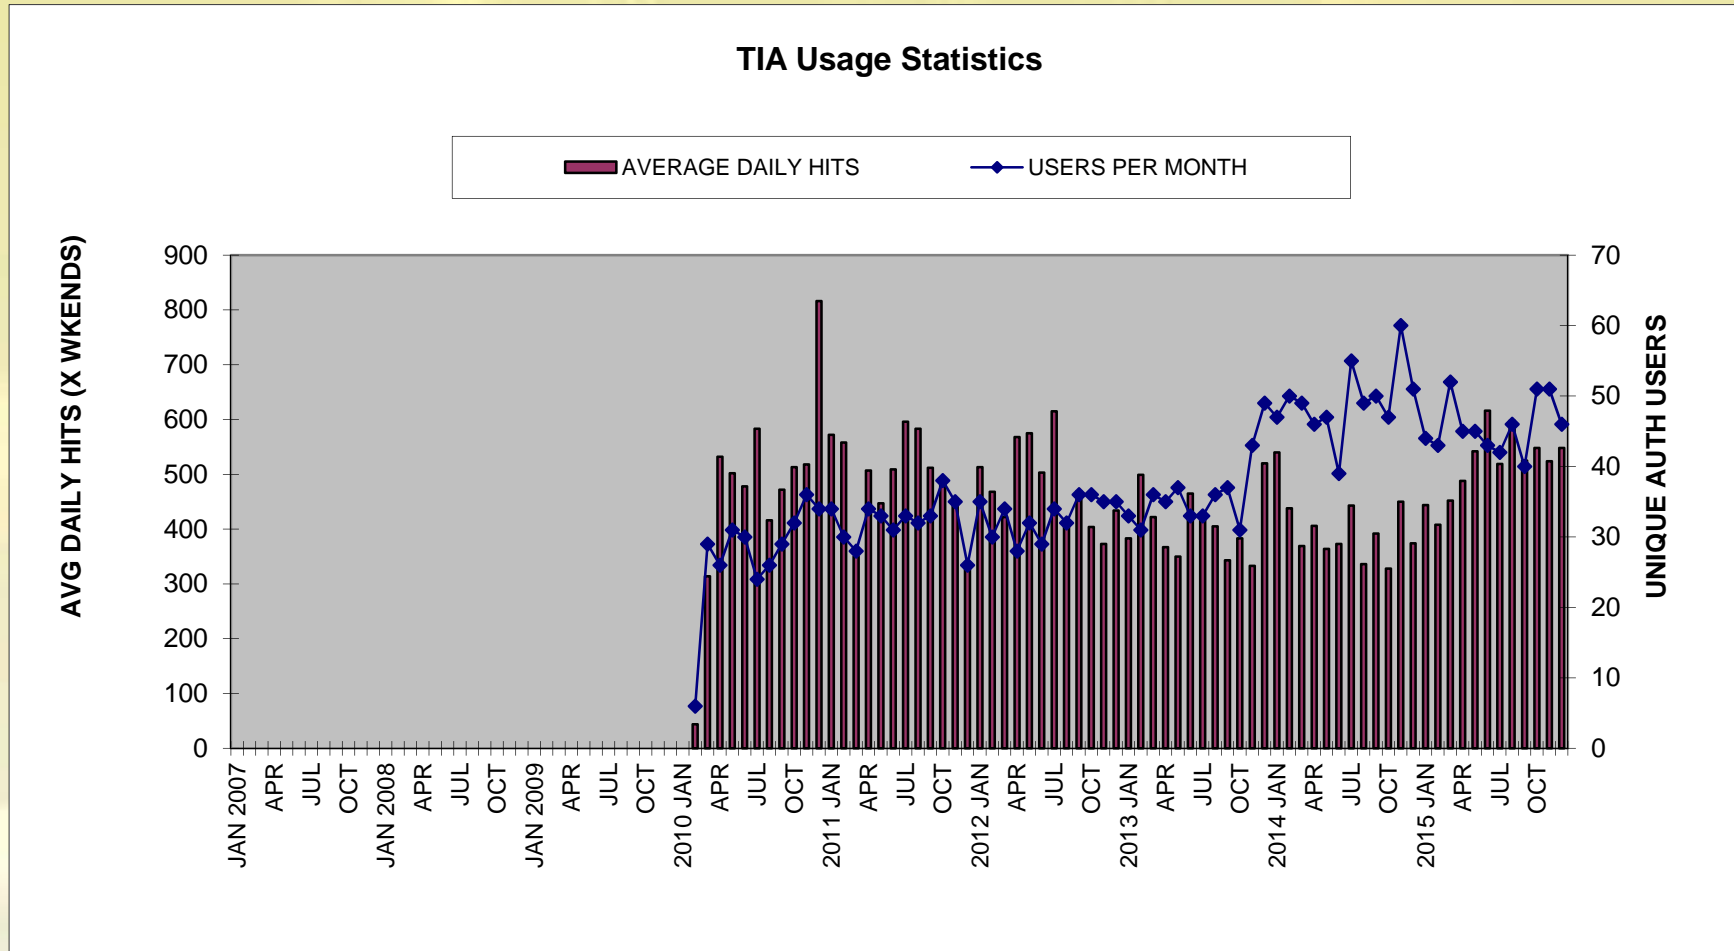

TIA Traffic Incident Alerts