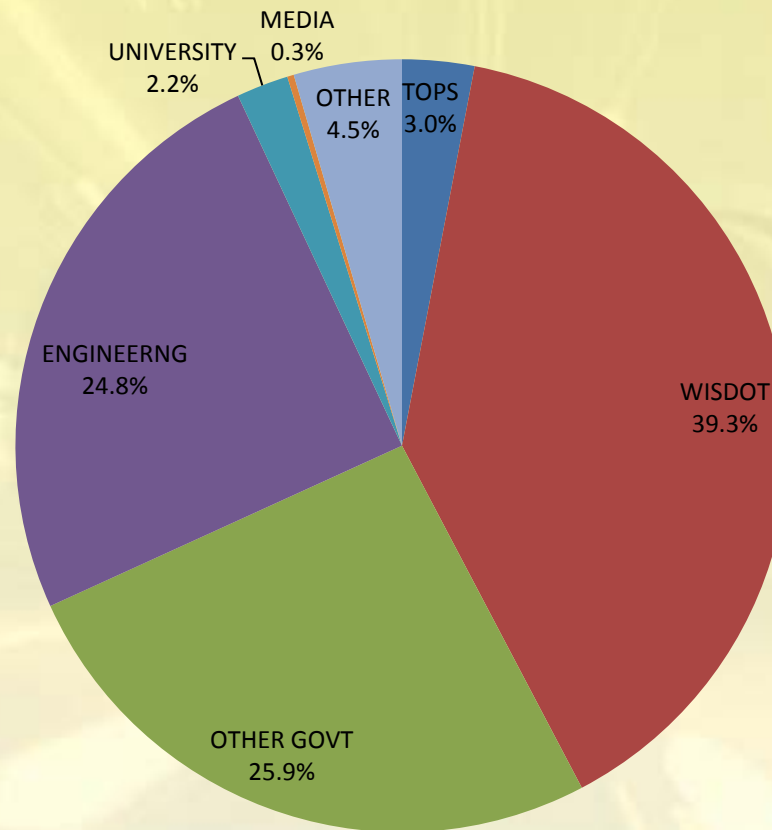

Department of Civil and Environmental Engineering
University of Wisconsin-Madison

Chart Explanation

- **Average Daily Hits**
 - Average page views per day, excluding weekends
 - Left vertical axis; represented by bar graph
- **Unique Auth Users**
 - Total number of logged in (authenticated) users
 - Right vertical axis; represented by line graph
- **Unique Visitors**
 - All users per month, based on IP address of request
 - Includes authenticated and anonymous page hits

WisTransPortal Sitewide 2015 Annual Snapshot by User Type

1792 Total Unique Users, 13341 Average Hits Per Day (Excludes InterCAD)

WisTransPortal Applications

2015 Distinct Users Per Month

WisTransPortal Applications