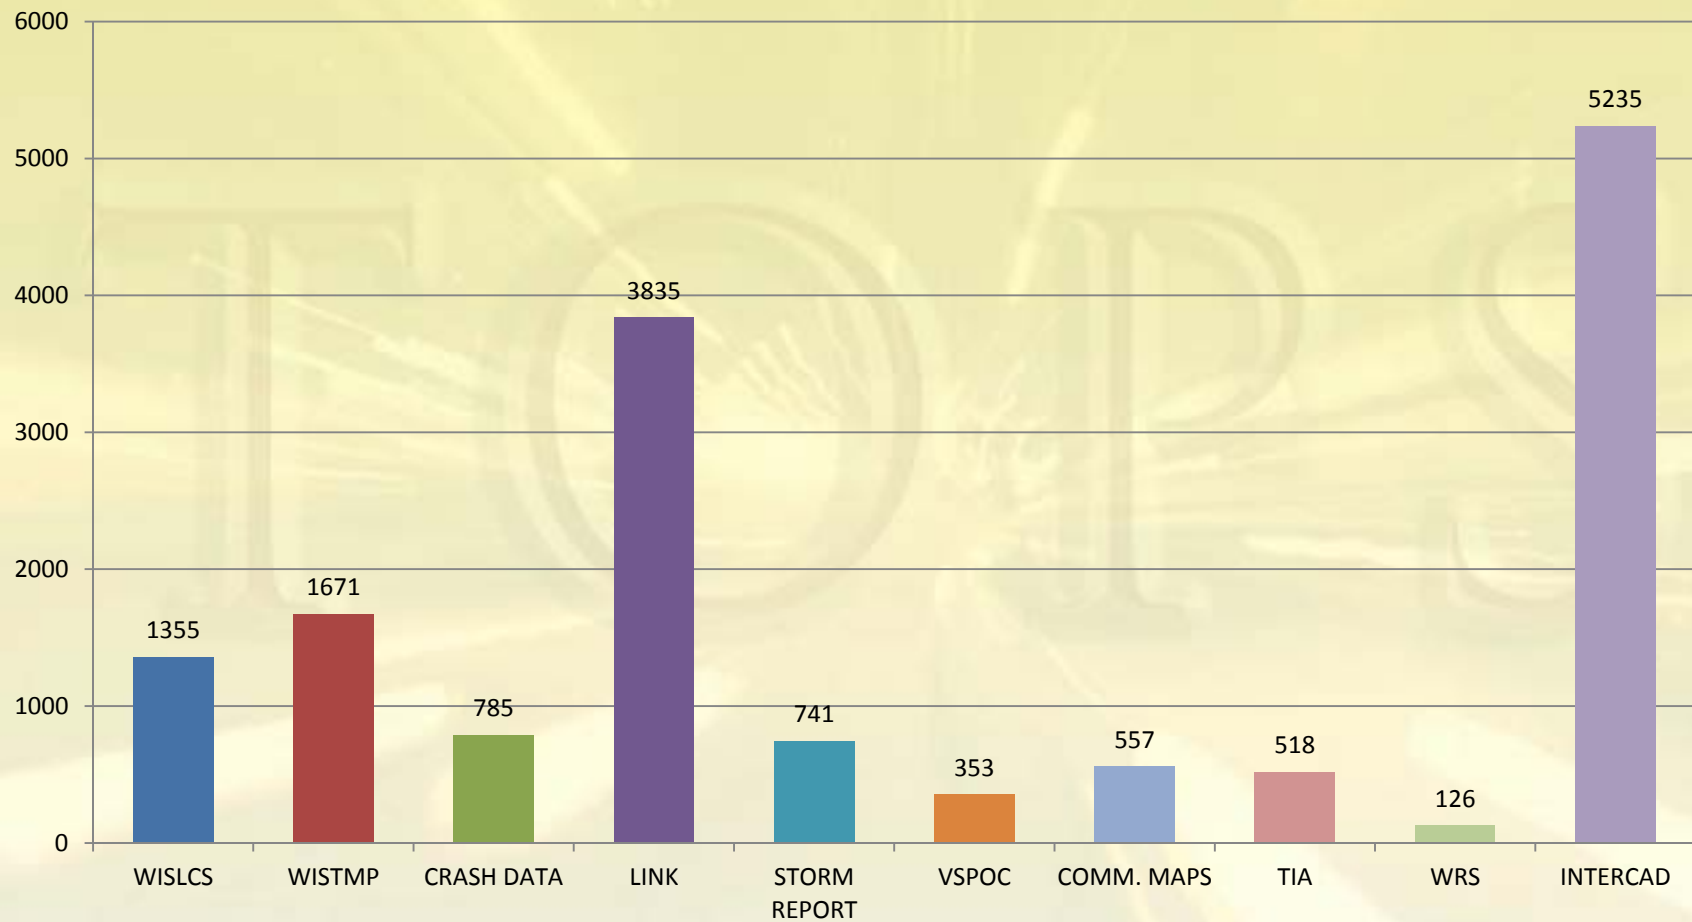

Department of Civil and Environmental Engineering
University of Wisconsin-Madison

Chart Explanation

- **Average Daily Hits**
 - Average page views per day, excluding weekends
 - Left vertical axis; represented by bar graph
- **Unique Auth Users**
 - Total number of logged in (authenticated) users
 - Right vertical axis; represented by line graph
- **Unique Visitors**
 - All users per month, based on IP address of request
 - Includes authenticated and anonymous page hits

WisTransPortal Sitewide 2015 Annual Snapshot by User Type

1792 Total Unique Users, 13341 Average Hits Per Day (Excludes InterCAD)

WisTransPortal Applications

2015 Distinct Users Per Month

WisTransPortal Applications

2015 Average Page Hits Per Day

WisTransPortal Crash Data

2015 Annual Snapshot by User Type

Distinct Users By Type

378 Total Users

Daily Page Hits By User Type

567 Average Hits Per Day

WisTransPortal Sitewide