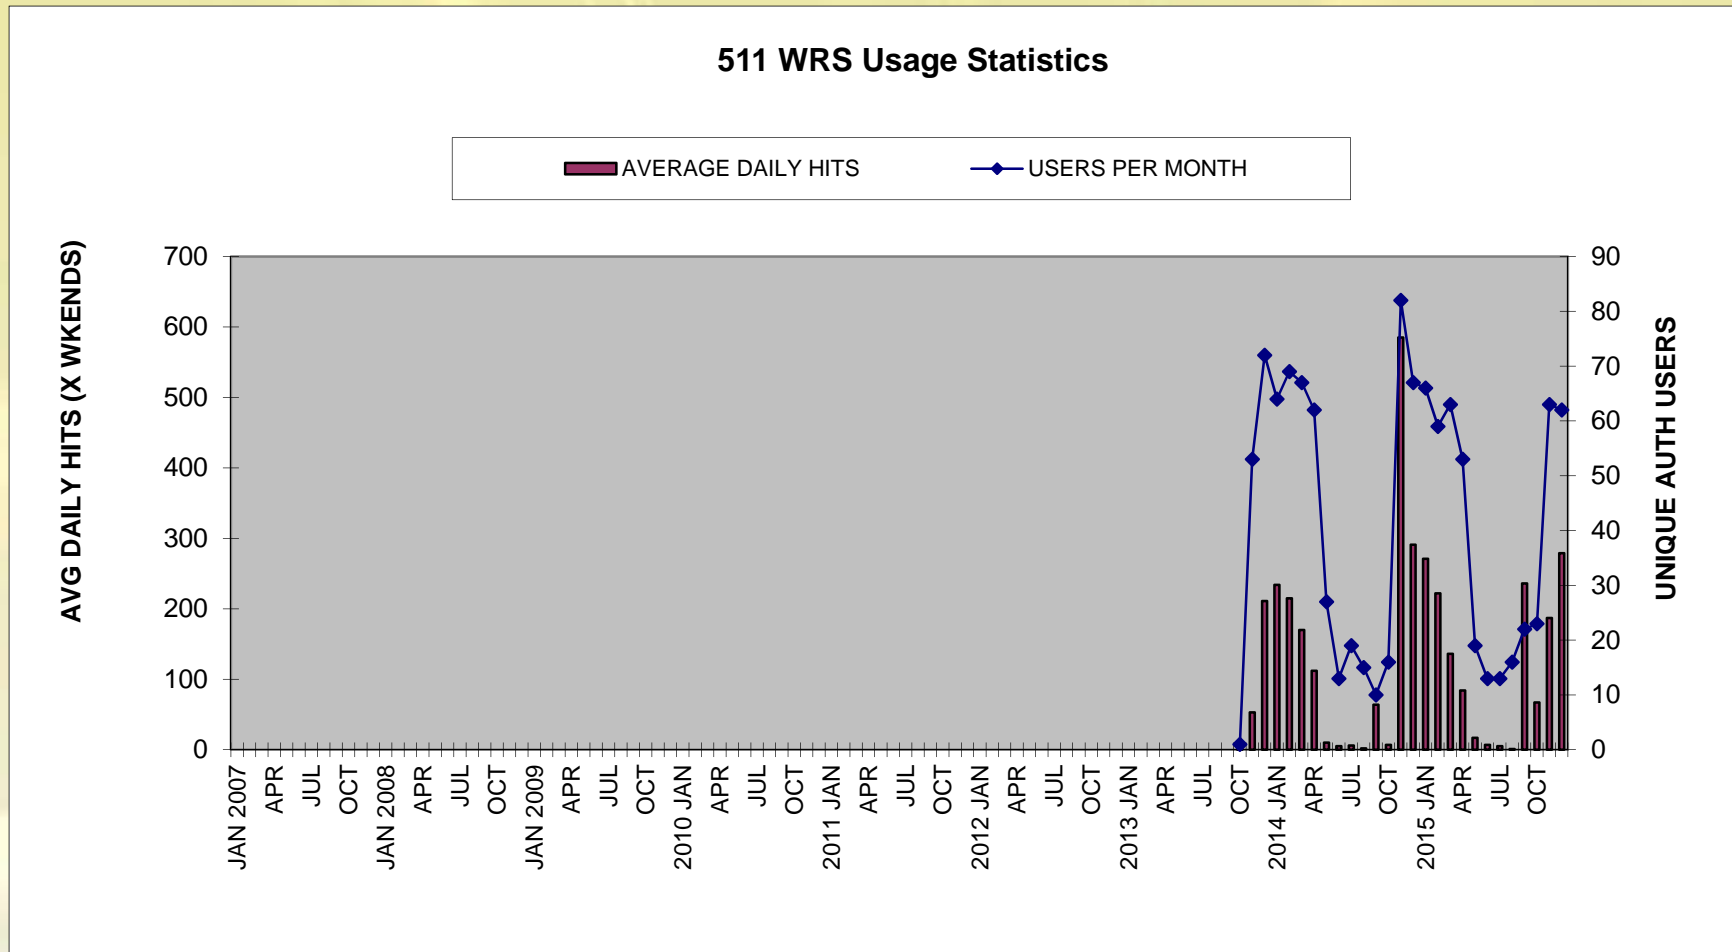

MV4000 Crash Data Facility

MV4000 Crash Facility Usage Statistics

TIA Traffic Incident Alerts

511 WRS Winter Road Conditions

LINK Agency Video Sharing

InterCAD Incident Data Exchange

V-SPOC ATMS Detector Data