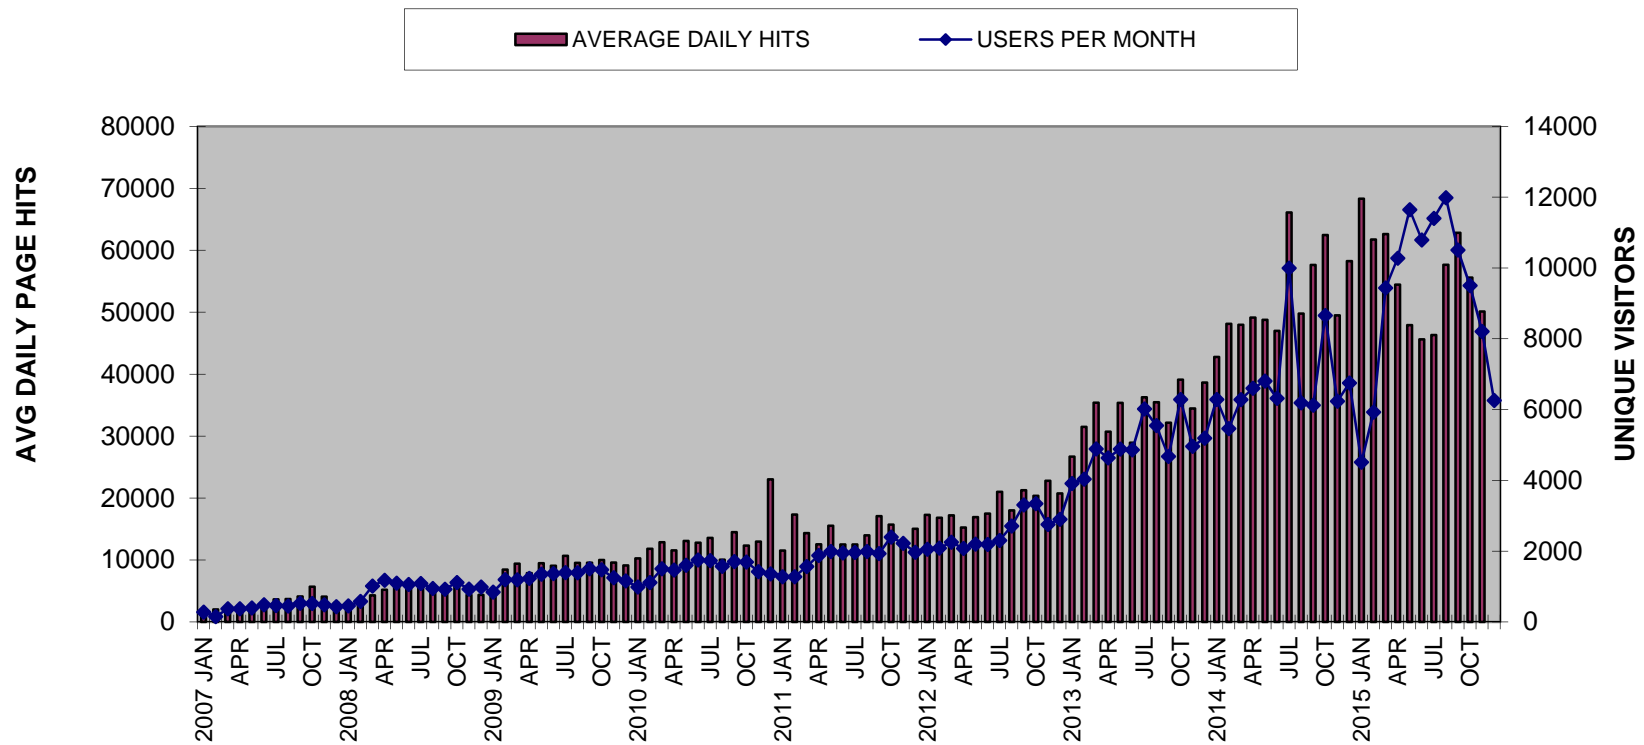

WisTransPortal Sitewide

All Page Requests

WisTransPortal Sitewide Usage Statistics