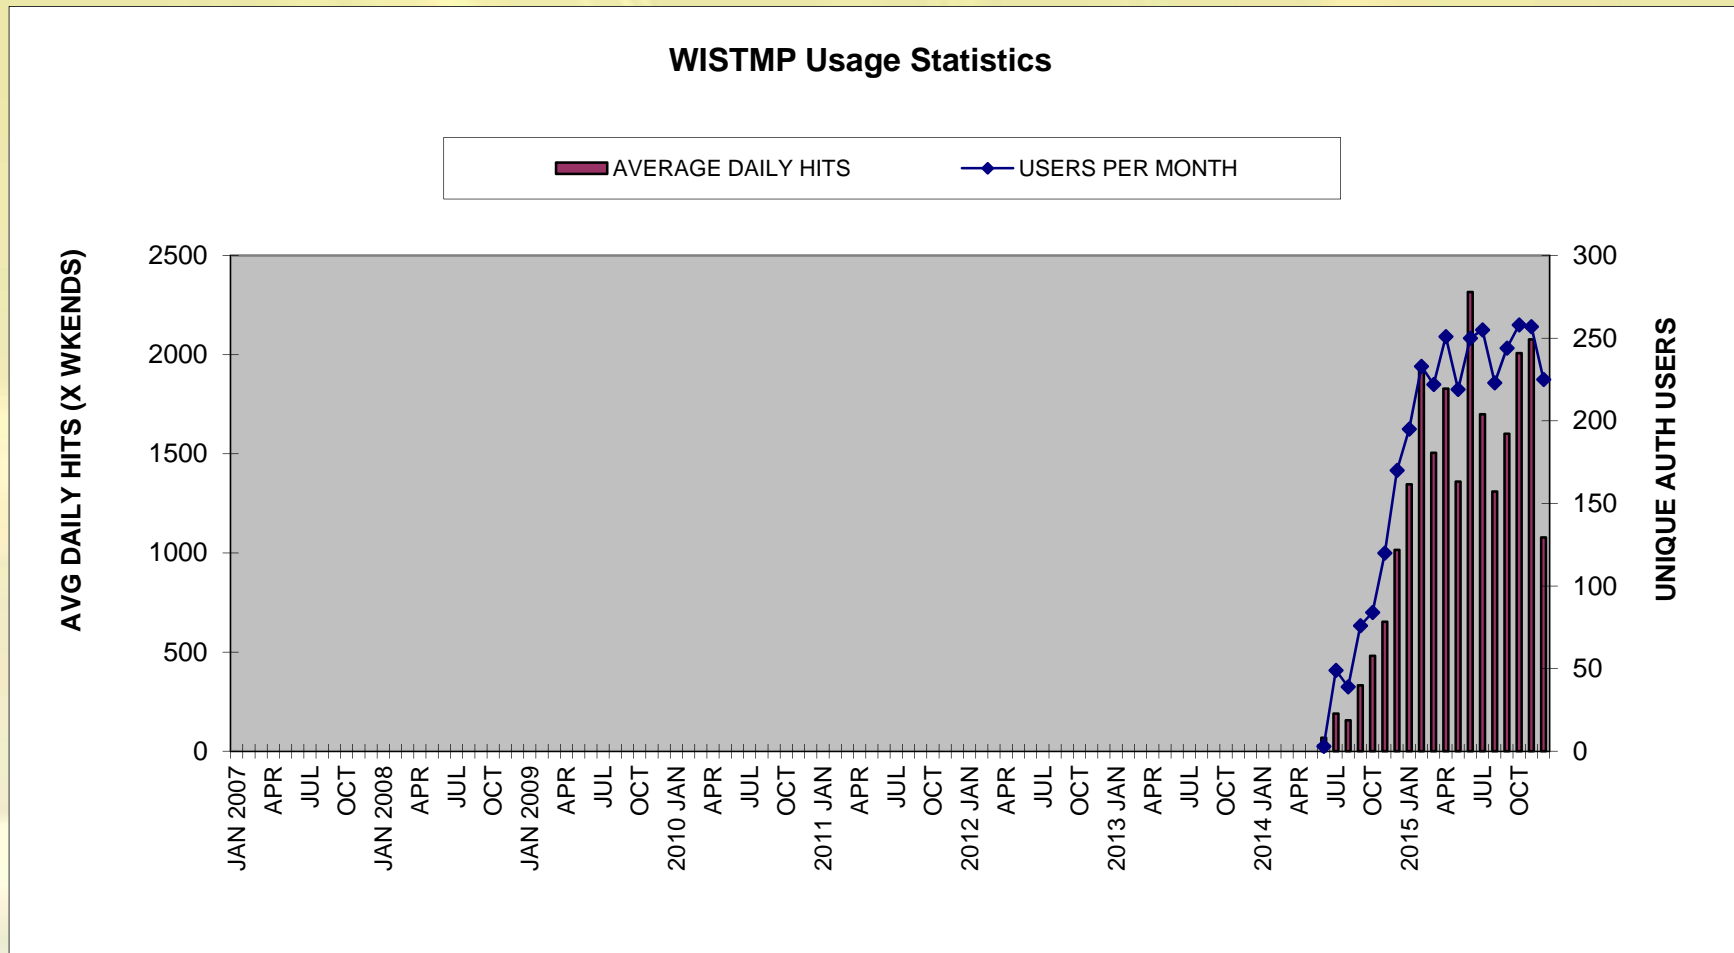

All Page Requests

WisTransPortal Sitewide Usage Statistics

WisTransPortal Sitewide

Authenticated Page Requests

WisTransPortal Sitewide Authenticated Usage Statistics

Wisconsin Lane Closure System

Wisconsin TMP System