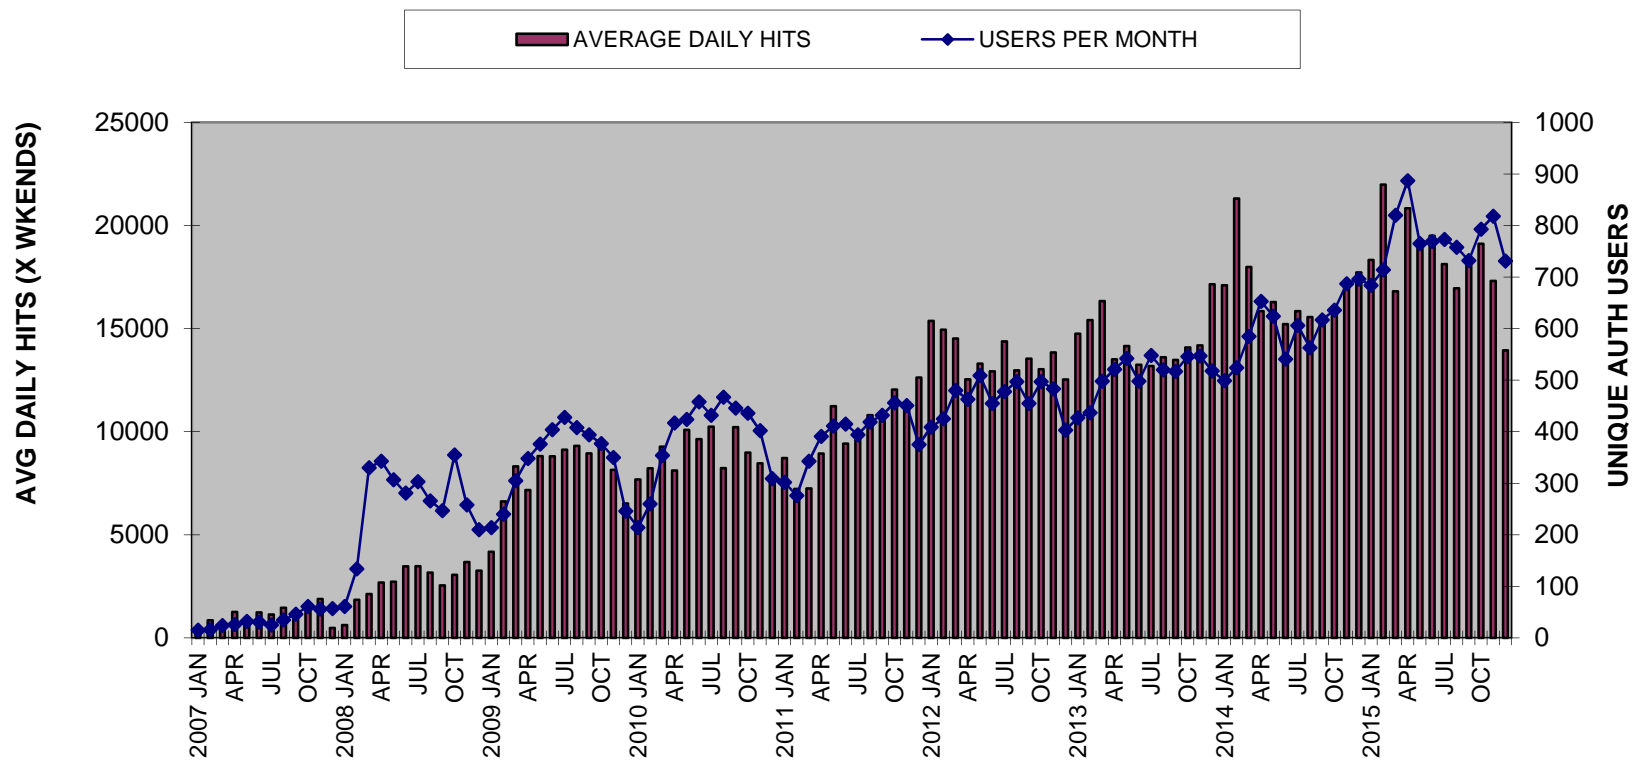

All Page Requests

WisTransPortal Sitewide Usage Statistics

WisTransPortal Sitewide

Authenticated Page Requests

WisTransPortal Sitewide Authenticated Usage Statistics

Wisconsin Lane Closure System

Wisconsin TMP System