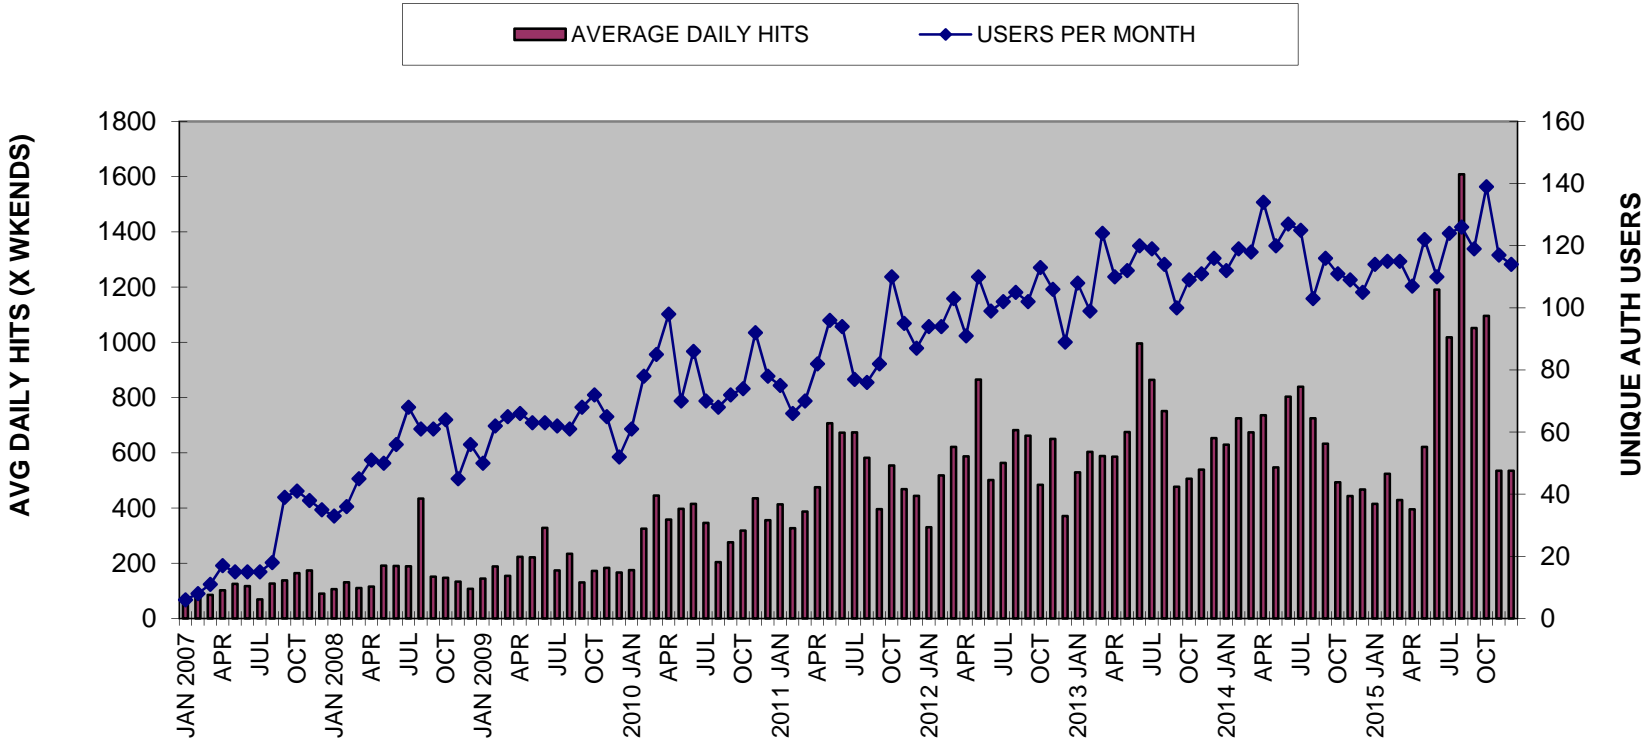

MV4000 Crash Data Facility

MV4000 Crash Facility Usage Statistics