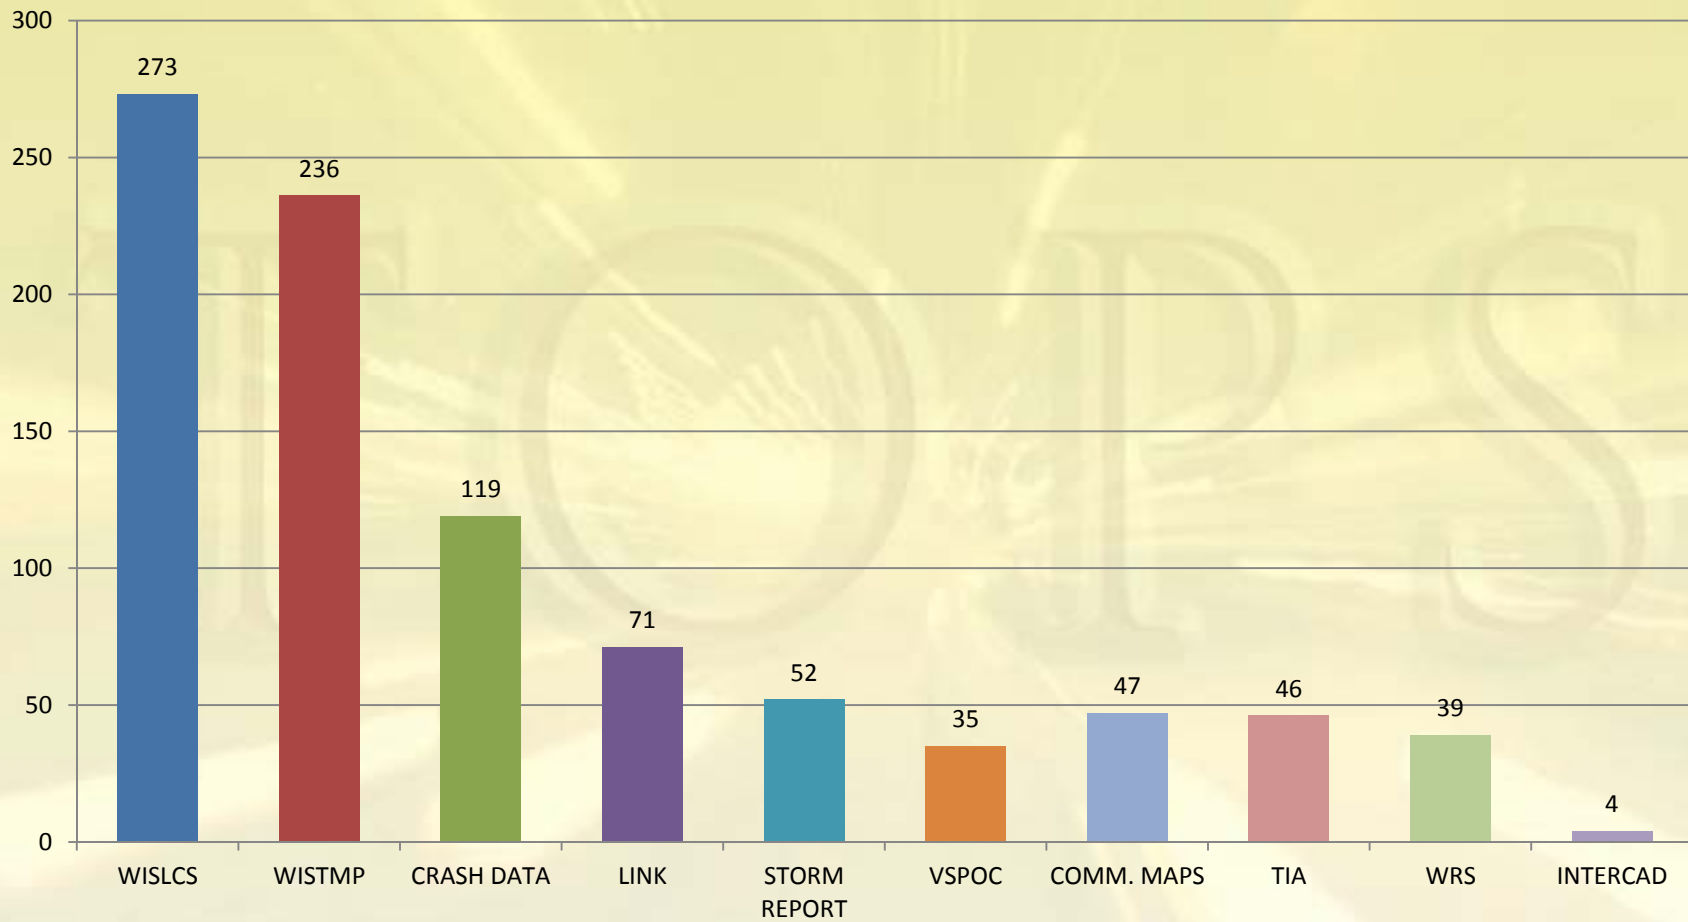

Department of Civil and Environmental Engineering
University of Wisconsin-Madison

Chart Explanation

- **Average Daily Hits**
 - Average page views per day, excluding weekends
 - Left vertical axis; represented by bar graph
- **Unique Auth Users**
 - Total number of logged in (authenticated) users
 - Right vertical axis; represented by line graph
- **Unique Visitors**
 - All users per month, based on IP address of request
 - Includes authenticated and anonymous page hits

WisTransPortal Sitewide 2015 Annual Snapshot by User Type

1792 Total Unique Users, 13341 Average Hits Per Day (Excludes InterCAD)

WisTransPortal Applications

2015 Distinct Users Per Month

WisTransPortal Applications

2015 Average Page Hits Per Day

WisTransPortal Crash Data

2015 Annual Snapshot by User Type

Distinct Users By Type

378 Total Users

Daily Page Hits By User Type

567 Average Hits Per Day

WisTransPortal Sitewide