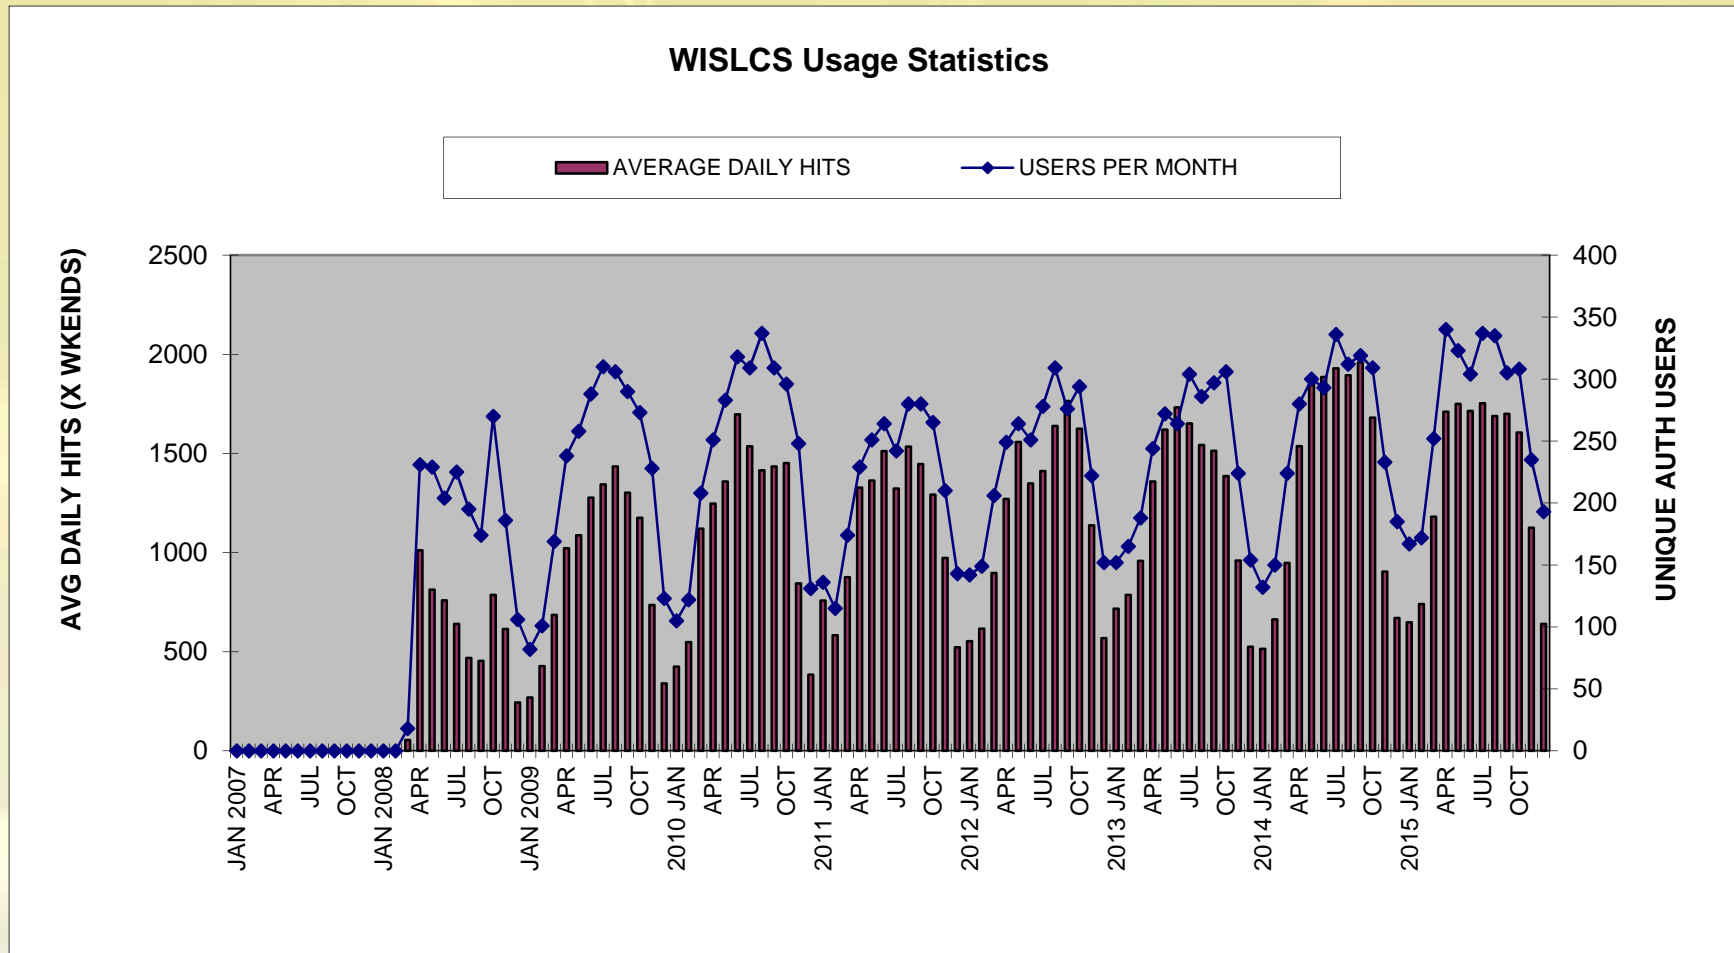

All Page Requests

WisTransPortal Sitewide Usage Statistics

WisTransPortal Sitewide

Authenticated Page Requests

WisTransPortal Sitewide Authenticated Usage Statistics

Wisconsin Lane Closure System

Wisconsin TMP System