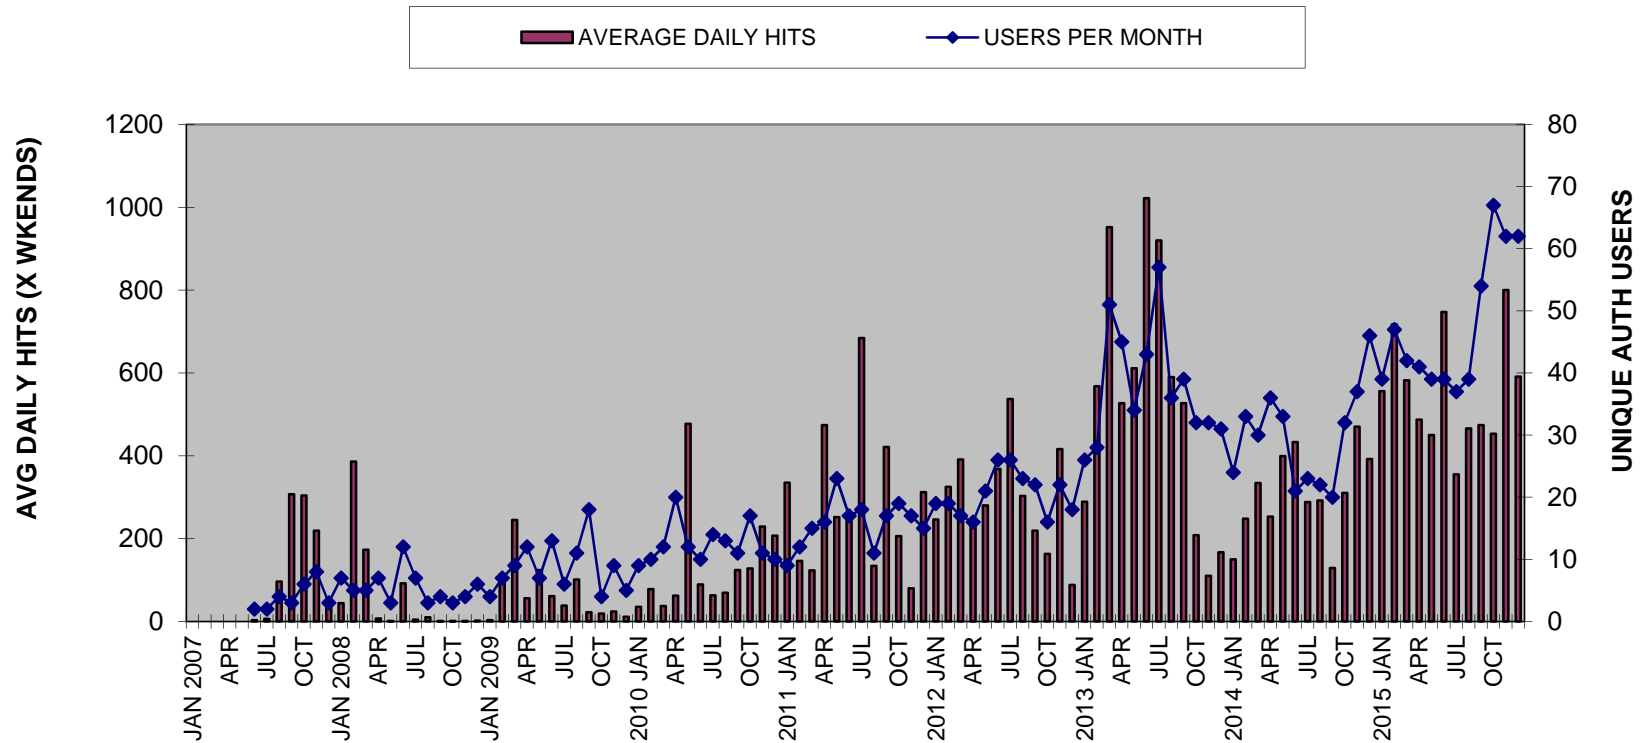

Community Maps

Community Maps Usage Statistics