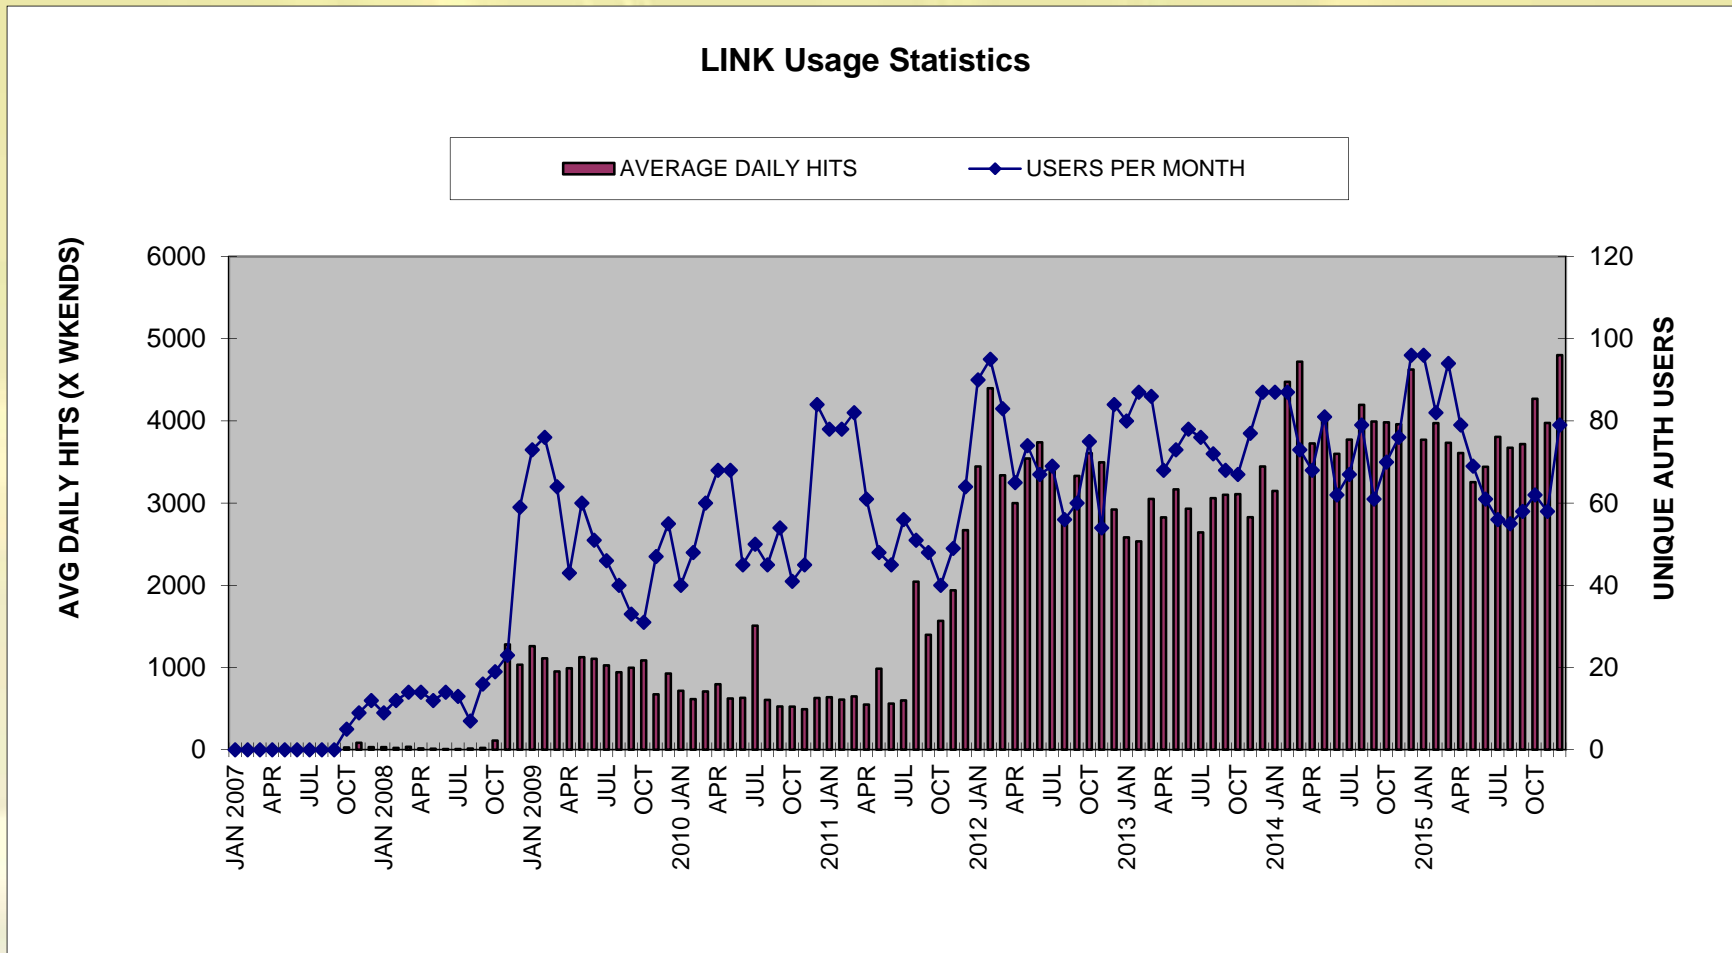

MV4000 Crash Data Facility

MV4000 Crash Facility Usage Statistics

TIA Traffic Incident Alerts

511 WRS Winter Road Conditions

LINK Agency Video Sharing

InterCAD Incident Data Exchange

V-SPOC ATMS Detector Data