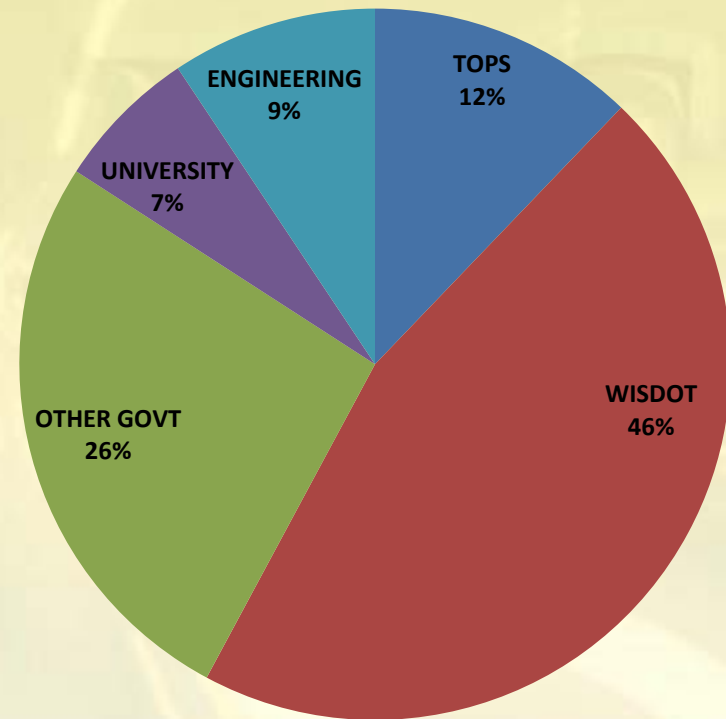

Department of Civil and Environmental Engineering
University of Wisconsin-Madison

Chart Explanation

- **Average Daily Hits**
 - Average page views per day, excluding weekends
 - Left vertical axis; represented by bar graph
- **Unique Auth Users**
 - Total number of logged in (authenticated) users
 - Right vertical axis; represented by line graph
- **Unique Visitors**
 - All users per month, based on IP address of request
 - Includes authenticated and anonymous page hits

2015 Average Page Hits Per Day

WisTransPortal Crash Data

2015 Annual Snapshot by User Type

Distinct Users By Type

378 Total Users

Daily Page Hits By User Type

567 Average Hits Per Day

WisTransPortal Sitewide