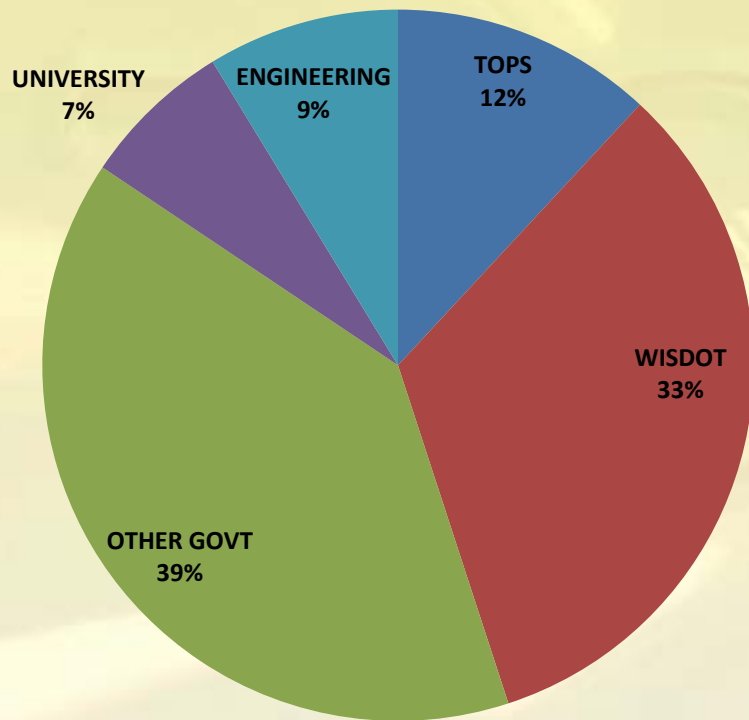

WisTransPortal Crash Data

2015 Annual Snapshot by User Type

Distinct Users By Type

378 Total Users