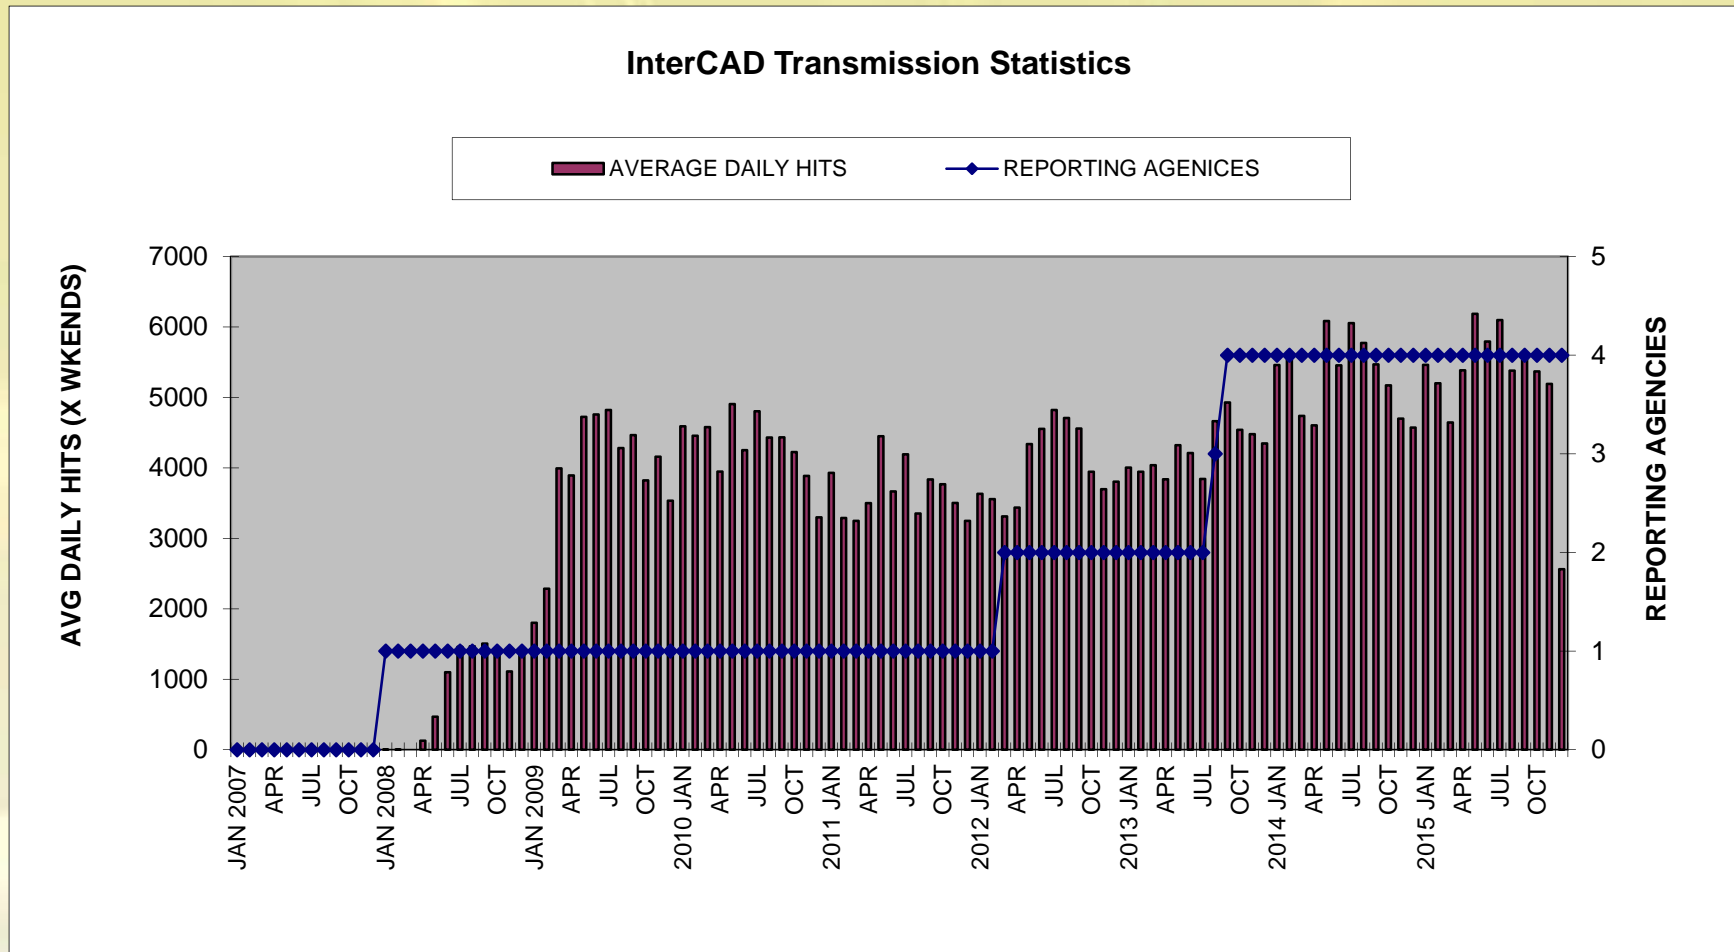

InterCAD Incident Data Exchange