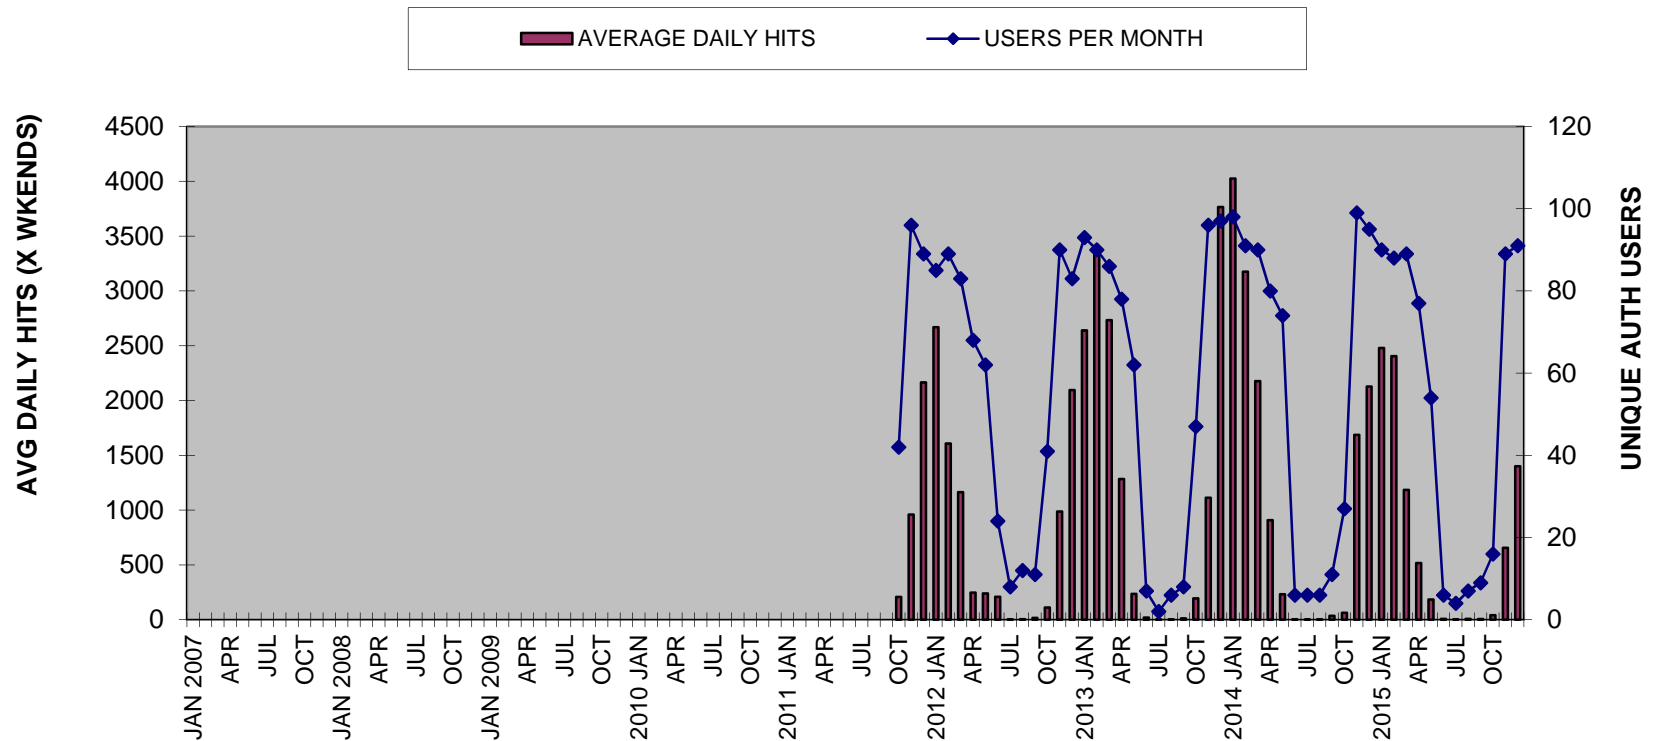

Winter Storm Report System

Winter Storm Report Usage Statistics