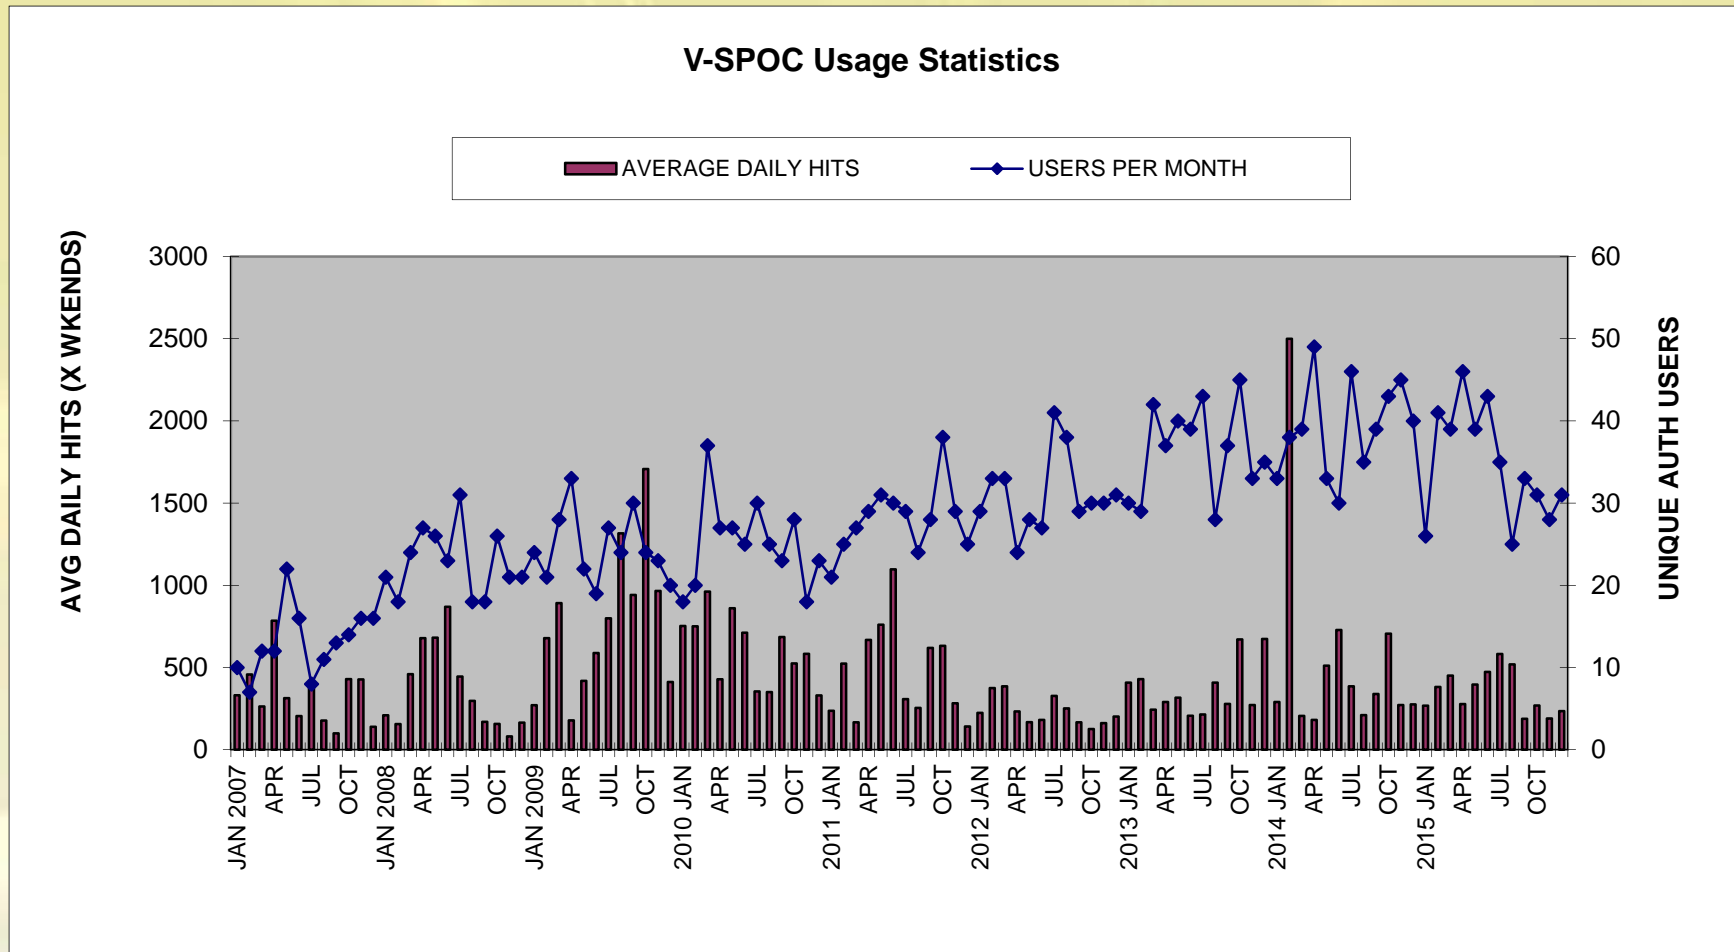

MV4000 Crash Data Facility

MV4000 Crash Facility Usage Statistics

TIA Traffic Incident Alerts

511 WRS Winter Road Conditions

LINK Agency Video Sharing

InterCAD Incident Data Exchange

V-SPOC ATMS Detector Data